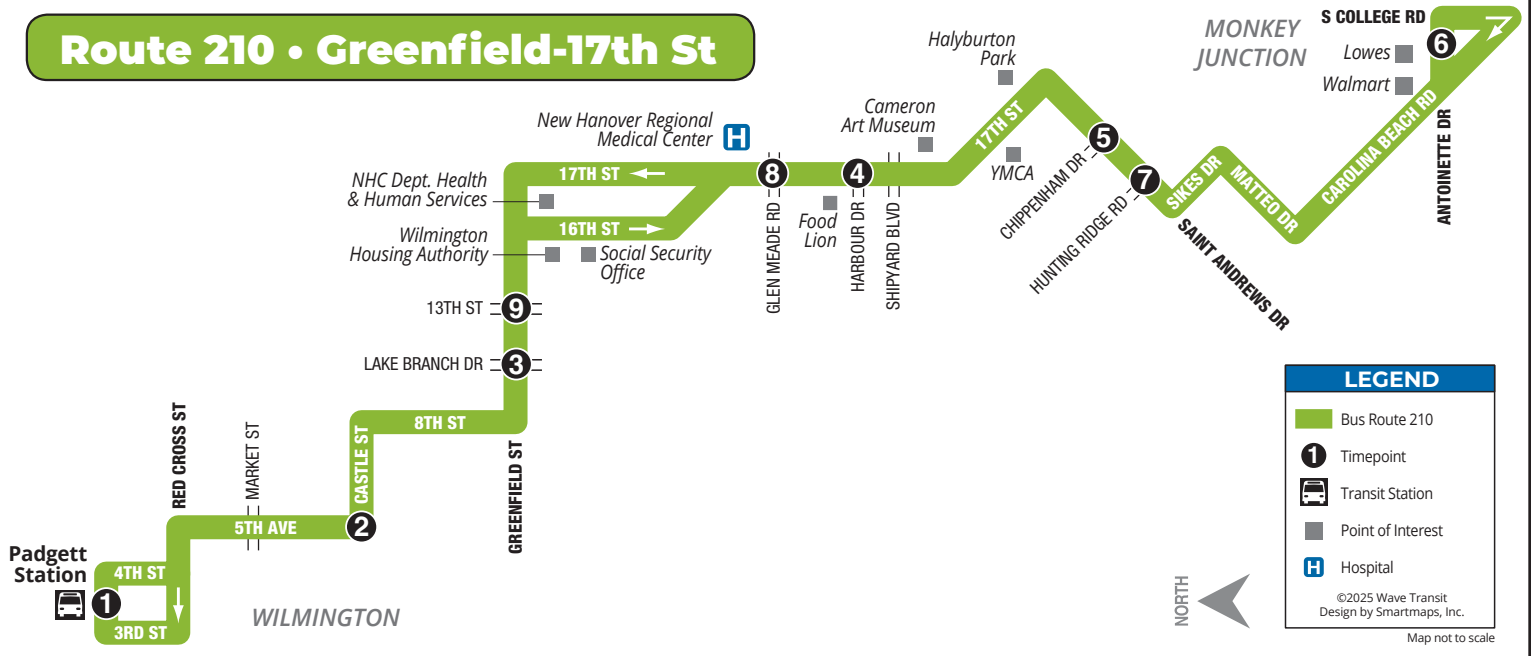

# Padgett Station to Monkey Junction

## Route 210 • Greenfield-17th St

**LEGEND**

- Bus Route 210
- 1 Timepoint
- Transit Station
- Point of Interest
- H Hospital

©2025 Wave Transit  
Design by Smartmaps, Inc.  
Map not to scale

## ROUTE 210 • SATURDAY-SUNDAY

	Padgett Station 1	Castle St at 5th Ave 2	Greenfield St at Lake Branch Dr 3	17th St at Harbour Dr 4	St Andrews Dr at Chippenham Dr 5	Monkey Junction 6	St Andrews Dr at Hunting Ridge Rd 7	17th St at Glen Meade Rd 8	Greenfield St at 13th St 9	Castle St at 5th Ave 2	Padgett Station 1
AM	—	—	—	—	—	8:00	8:05	8:13	8:18	8:23	8:30
	8:30	8:34	8:39	8:45	8:53	9:00	9:05	9:13	9:18	9:23	9:30
	9:30	9:34	9:39	9:45	9:53	10:00	10:05	10:13	10:18	10:23	10:30
	10:30	10:34	10:39	10:45	10:53	11:00	11:05	11:13	11:18	11:23	11:30
	11:30	11:34	11:39	11:45	11:53	12:00	12:05	12:13	12:18	12:23	12:30
PM	12:30	12:34	12:39	12:45	12:53	1:00	1:05	1:13	1:18	1:23	1:30
	1:30	1:34	1:39	1:45	1:53	2:00	2:05	2:13	2:18	2:23	2:30
	2:30	2:34	2:39	2:45	2:53	3:00	3:05	3:13	3:18	3:23	3:30
	3:30	3:34	3:39	3:45	3:53	4:00	4:05	4:13	4:18	4:23	4:30
	4:30	4:34	4:39	4:45	4:53	5:00	5:05	5:13	5:18	5:23	5:30
5:30	5:34	5:39	5:45	5:53	6:00	—	—	—	—	—	

# ROUTE 210 Greenfield-17th St

CAPE FEAR PUBLIC TRANSPORTATION AUTHORITY

**Padgett Station**  
5th Ave  
Dry Pond  
Medical Center  
Cameron Art Museum  
Monkey Junction

[www.wavetransit.com](http://www.wavetransit.com)