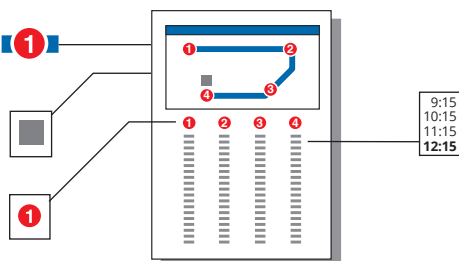

The timetable shows WHEN the bus is scheduled to depart. Arrive at the bus stop about 10 minutes early to avoid missing the bus. Times are always approximate and depend upon traffic and weather conditions.

Shaded trips do not operate on Sunday.