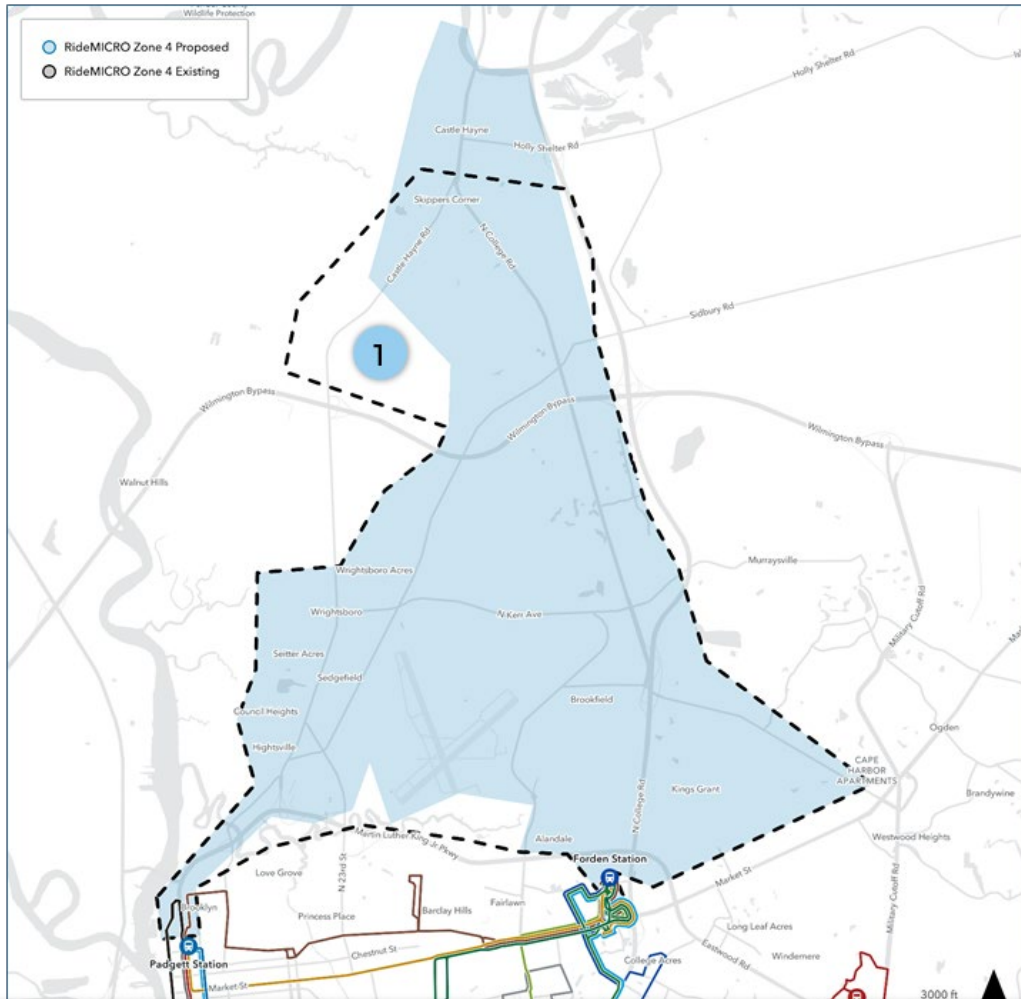

WHAT ARE THE PROPOSED CHANGES FOR RIDEMICRO ZONE 4?

Wave Transit’s ongoing Reimagine Wave Transit study is recommending changes to bus service to make routes more direct, less duplicative, and easier to understand. **Due to uncertain funding levels, we are seeking your feedback on how services could change based on 30% less funding, existing funding levels, and 30% more funding.**

How would Zone 4’s area change for the three funding scenarios?

- Under all three scenarios, Zone 4’s coverage area would be **extended north to Castle Hayne, and no longer serve the northwestern area on Castle Hayne Rd between Crowatan Rd and Thomas Edison St.**

1 Zone 4 service would be eliminated from the area along Hermitage Rd to cover Castle Hayne neighborhood.

Under a **reduced funding scenario, what is the proposed schedule for RideMICRO Zone 4?**

- RideMICRO Zone 4 has **no proposed schedule changes**.