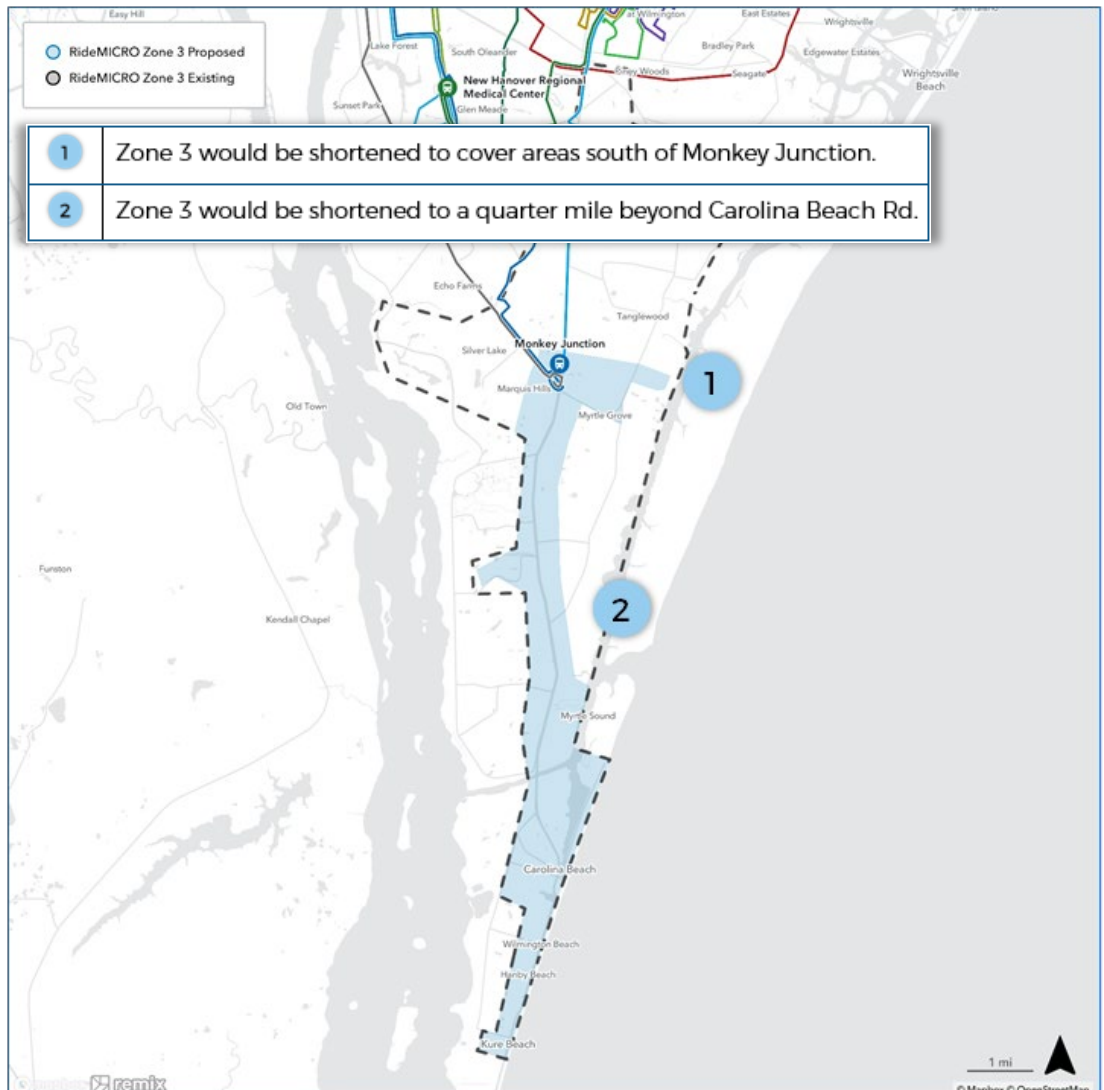

WHAT ARE THE PROPOSED CHANGES FOR RIDEMICRO ZONE 3?

Wave Transit's ongoing Reimagine Wave Transit study is recommending changes to bus service to make routes more direct, less duplicative, and easier to understand. **Due to uncertain funding levels, we are seeking your feedback on how services could change based on 30% less funding, existing funding levels, and 30% more funding.**

How would Zone 3's area change for the three funding scenarios?

- **Under all three scenarios**, Zone 3's coverage area would be **shrunk to only serve areas south of Monkey Junction** and **shrunk along Carolina Beach Rd** within a ¼ to ½ mile. These changes would increase the reliability of Zone 3 service and result in shorter wait times for many trips.

Under a **funding-neutral scenario, what is the proposed schedule for RideMICRO Zone 3?**

- RideMICRO Zone 3 would operate **later in the evening on Sundays**.

	Current Schedule	Funding-Neutral Scenario
Weekdays (Monday-Friday)	6:00 AM – 8:00 PM	Unchanged
Saturdays	8:00 AM – 6:00 PM	Unchanged
Sundays	9:00 AM – 5:00 PM	9:00 AM – 6:00 PM

Under an **increased funding scenario, what is the proposed schedule for RideMICRO Zone 3?**

- RideMICRO Zone 3 would operate **later in the evening on Sundays**.

	Current Schedule	Increased Funding Scenario
Weekdays (Monday-Friday)	6:00 AM – 8:00 PM	Unchanged
Saturdays	8:00 AM – 6:00 PM	Unchanged
Sundays	9:00 AM – 5:00 PM	9:00 AM – 6:00 PM