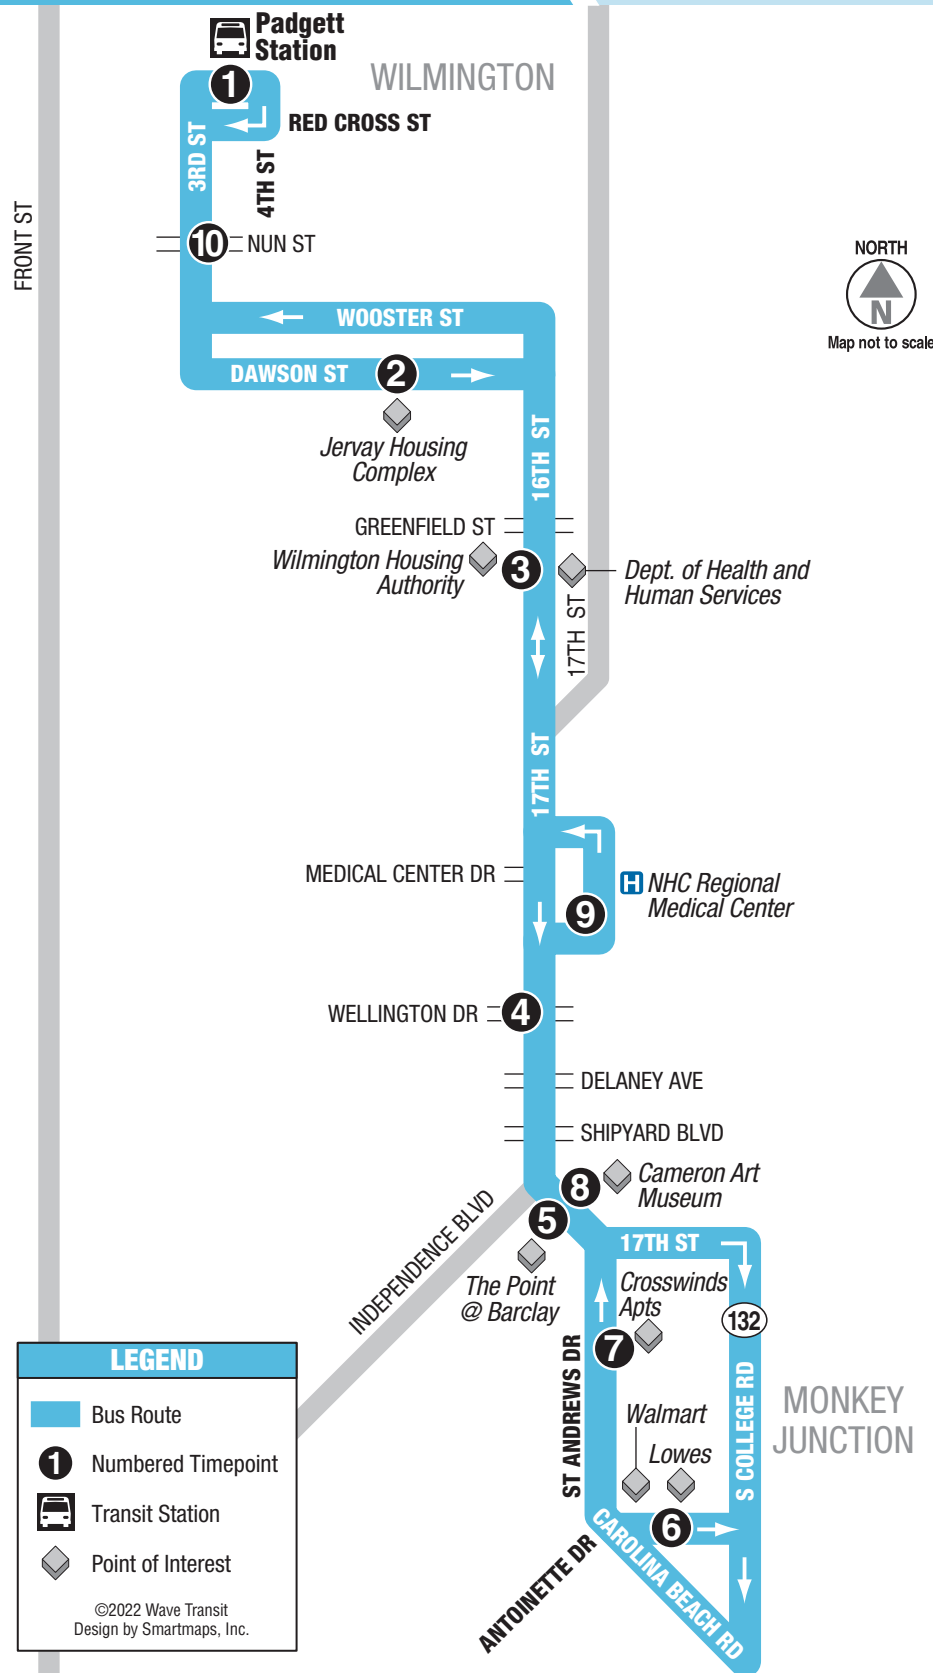

# 210 South 17th St.

## Padgett Station / Monkey Junction

Time points indicate the minutes after each hour that a bus will depart from that location during operating hours. All bus routes return to their starting point (bus stop #1) after leaving bus stop #10.

BUS STOP	TIME
➊ Padgett Station	:00
➋ Dawson St / 10th St (Jervay Housing Complex)	:07
➌ 16th St / Greenfield St (DHHS)	:12
➍ 17th St / Wellington Ave	:19
➎ 17th St at the Point at Barclay Hills Dr	:22
➏ Monkey Junction Walmart	:30
➐ St. Andrews Dr at Crosswinds Apartments	:36
➑ 17th St / Independence Blvd (Cameron Art Museum)	:40
➒ 17th St / NHRMC Inner Loop Rd (Zimmer Cancer Ctr)	:44
➓ 3rd St / Nun St	:54