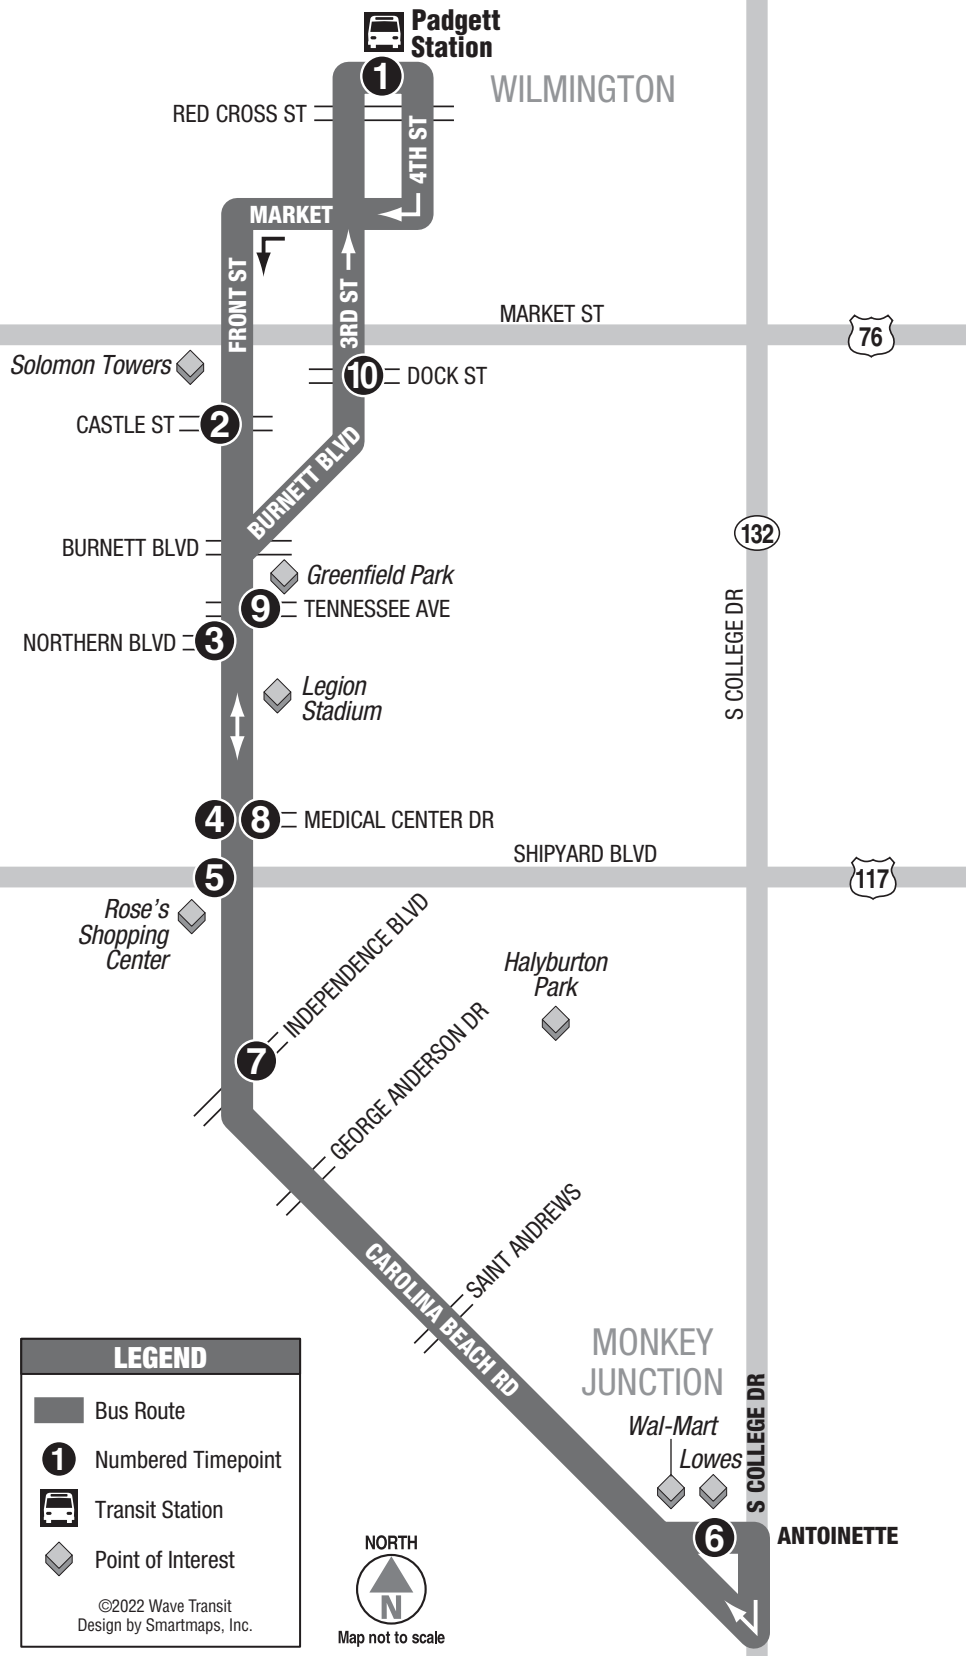

# 201 Carolina Beach Rd

## Padgett Station / Monkey Junction

**\*Monday-Friday, first trips depart both Forden Station and Monkey Junction at 6:00am. Saturday and Sunday, first trip departs Padgett Station.** Time points indicate the minutes after each hour that a bus will depart from that location during operating hours. All bus routes return to their starting point (bus stop #1) after leaving bus stop #10.

BUS STOP	PEAK TIMES	OFF PEAK
① Padgett Station*	:00 :30	:00
② Front St / Castle St	:10 :40	:10
③ Carolina Bch Rd / Northern Blvd	:14 :44	:14
④ Carolina Bch Rd / Medical Center Dr	:16 :46	:16
⑤ Carolina Bch Rd / Shipyard Blvd (Rose's)	:18 :48	:18
⑥ Monkey Junction Walmart*	:30 :00	:30
⑦ Carolina Bch Rd / Independence Blvd	:42 :12	:42
⑧ Carolina Bch Rd / Medical Center Dr	:46 :16	:46
⑨ Carolina Bch Rd / Tennessee Ave	:50 :20	:50
⑩ 3rd St / Dock St	:56 :26	:56