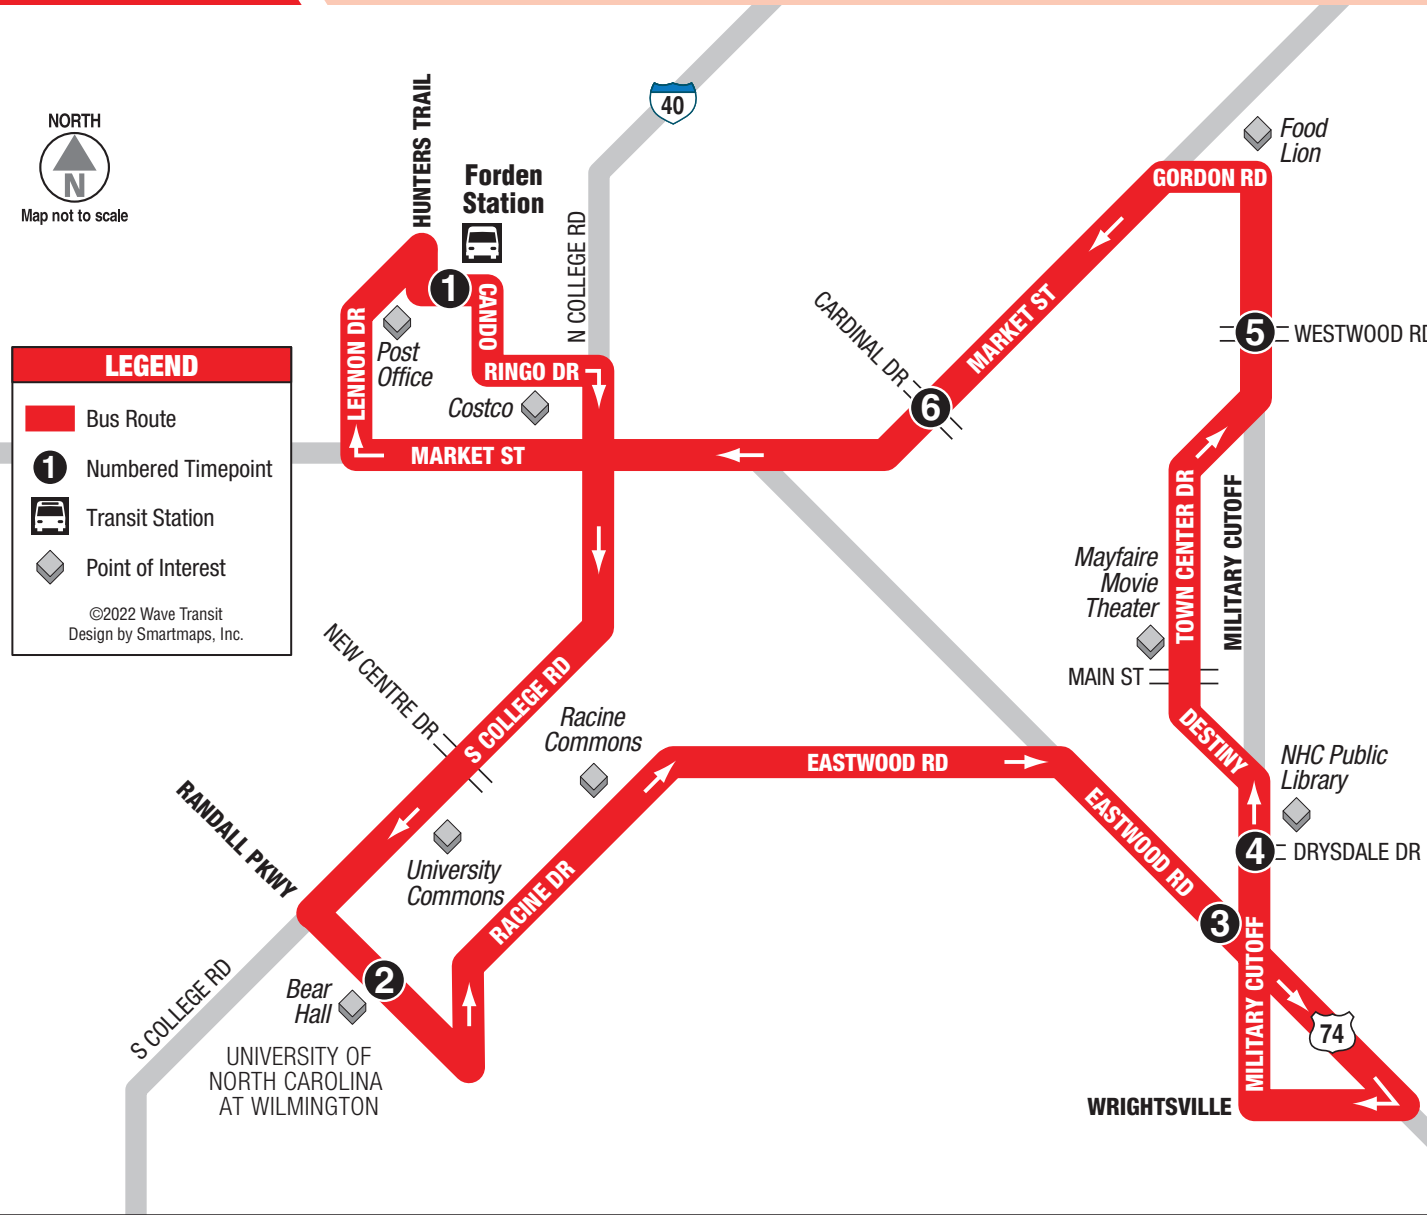

104 East

Forden Station / Mayfaire

Fares Cash One-Way

Adult	\$2.00
Senior*	\$1.00
Persons with Disabilities* ...	\$1.00
Students** (K-12th)	\$1.00
Local College Students**	\$1.00
UNCW Students & Staff**	free

* Reduced fares are available to disabled persons, Medicare card holders, and ages 65+ with valid ID.

** Valid ID required.

FARES SUBJECT TO CHANGE
WITH NOTICE

www.wavetransit.com

(910) 343-0106

104 Schedule

MONDAY-FRIDAY: 6:00am – 8:00pm (every 60 minutes)

SATURDAY: 8:00am – 6:00pm (every 60 minutes) SUNDAY: 9:00am – 5:00pm (every 60 minutes)

Service operates on 60-minute frequency. Time points indicate the minutes after each hour that a bus will depart from that location during operating hours. All bus routes return to their starting point (bus stop #1) after leaving bus stop #6.

BUS STOP	TIME	BUS STOP	TIME
1 Forden Station	:00	4 Military Cutoff Rd / Drysdale Dr (NHC Library)	:34
2 Randall Pkwy / Bear Hall (UNCW Campus)	:09	5 Military Cutoff Rd / E Westwood Rd	:42
3 Eastwood Rd / Military Cutoff Rd	:22	6 Market St / N Cardinal Dr	:51