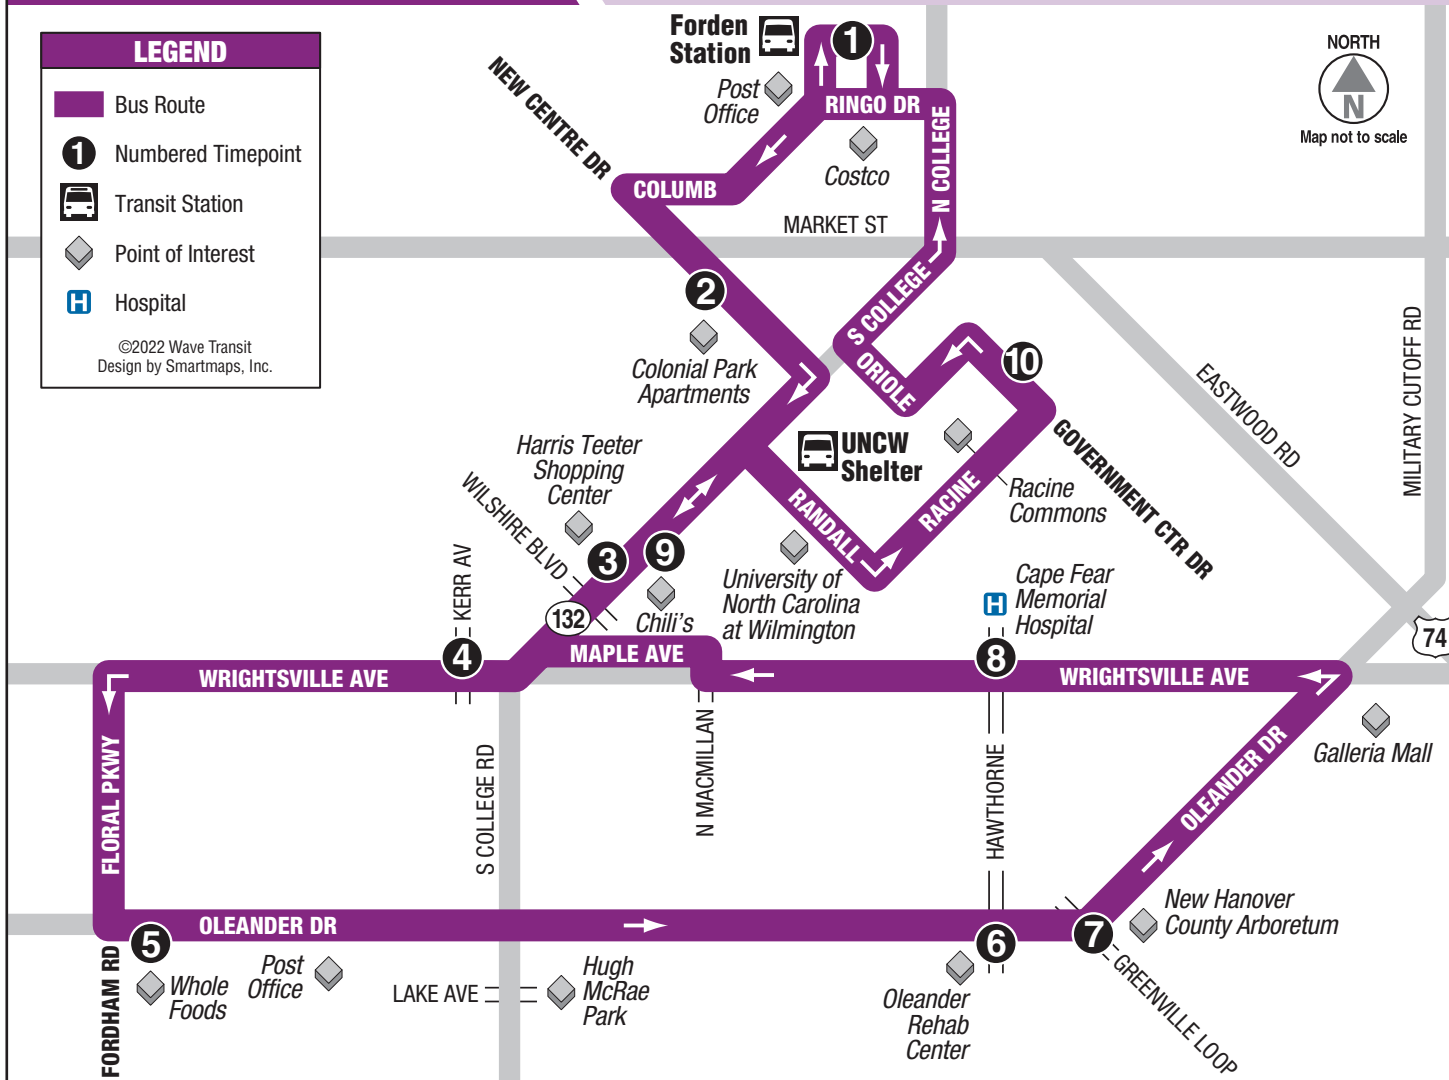

103 Oleander East

Forden Station / UNCW

LEGEND

-  Bus Route
-  Numbered Timepoint
-  Transit Station
-  Point of Interest
-  Hospital

©2022 Wave Transit
Design by Smartmaps, Inc.

Fares

Cash One-Way

- Adult\$2.00
- Senior*\$1.00
- Persons with Disabilities*\$1.00
- Students** (K-12th)\$1.00
- Local College Students**\$1.00
- UNCW Students & Staff** free

* Reduced fares are available to disabled persons, Medicare card holders, and ages 65+ with valid ID.
 ** Valid ID required.

FARES SUBJECT TO CHANGE WITH NOTICE

www.wavetransit.com
 (910) 343-0106

103 Schedule

MONDAY-FRIDAY: 6:00am – 8:00pm (every 60 minutes)
SATURDAY: 8:00am – 6:00pm (every 60 minutes) SUNDAY: 9:00am – 5:00pm (every 60 minutes)

Service operates on 60-minute frequency. Time points indicate the minutes after each hour that a bus will depart from that location during operating hours. All bus routes return to their starting point (bus stop #1) after leaving bus stop #10.

BUS STOP	TIME	BUS STOP	TIME
1 Forden Station	:00	6 Oleander Dr / Hawthorn Ave (Oleander Rehab Ctr)	:26
2 New Centre Dr at Colonial Park Apartments	:07	7 Oleander Dr / Greenville Loop (Arboretum)	:31
3 College Rd at Harris Teeter Shopping Center	:11	8 Wrightsville Ave / Hawthorne Ave (Hospital)	:37
4 Wrightsville Ave / Kerr Ave	:14	9 College Rd at Chili's Restaurant	:44
5 Oleander Dr / Fordham Rd (Whole Foods)	:18	10 Government Center Dr at Government Center	:50