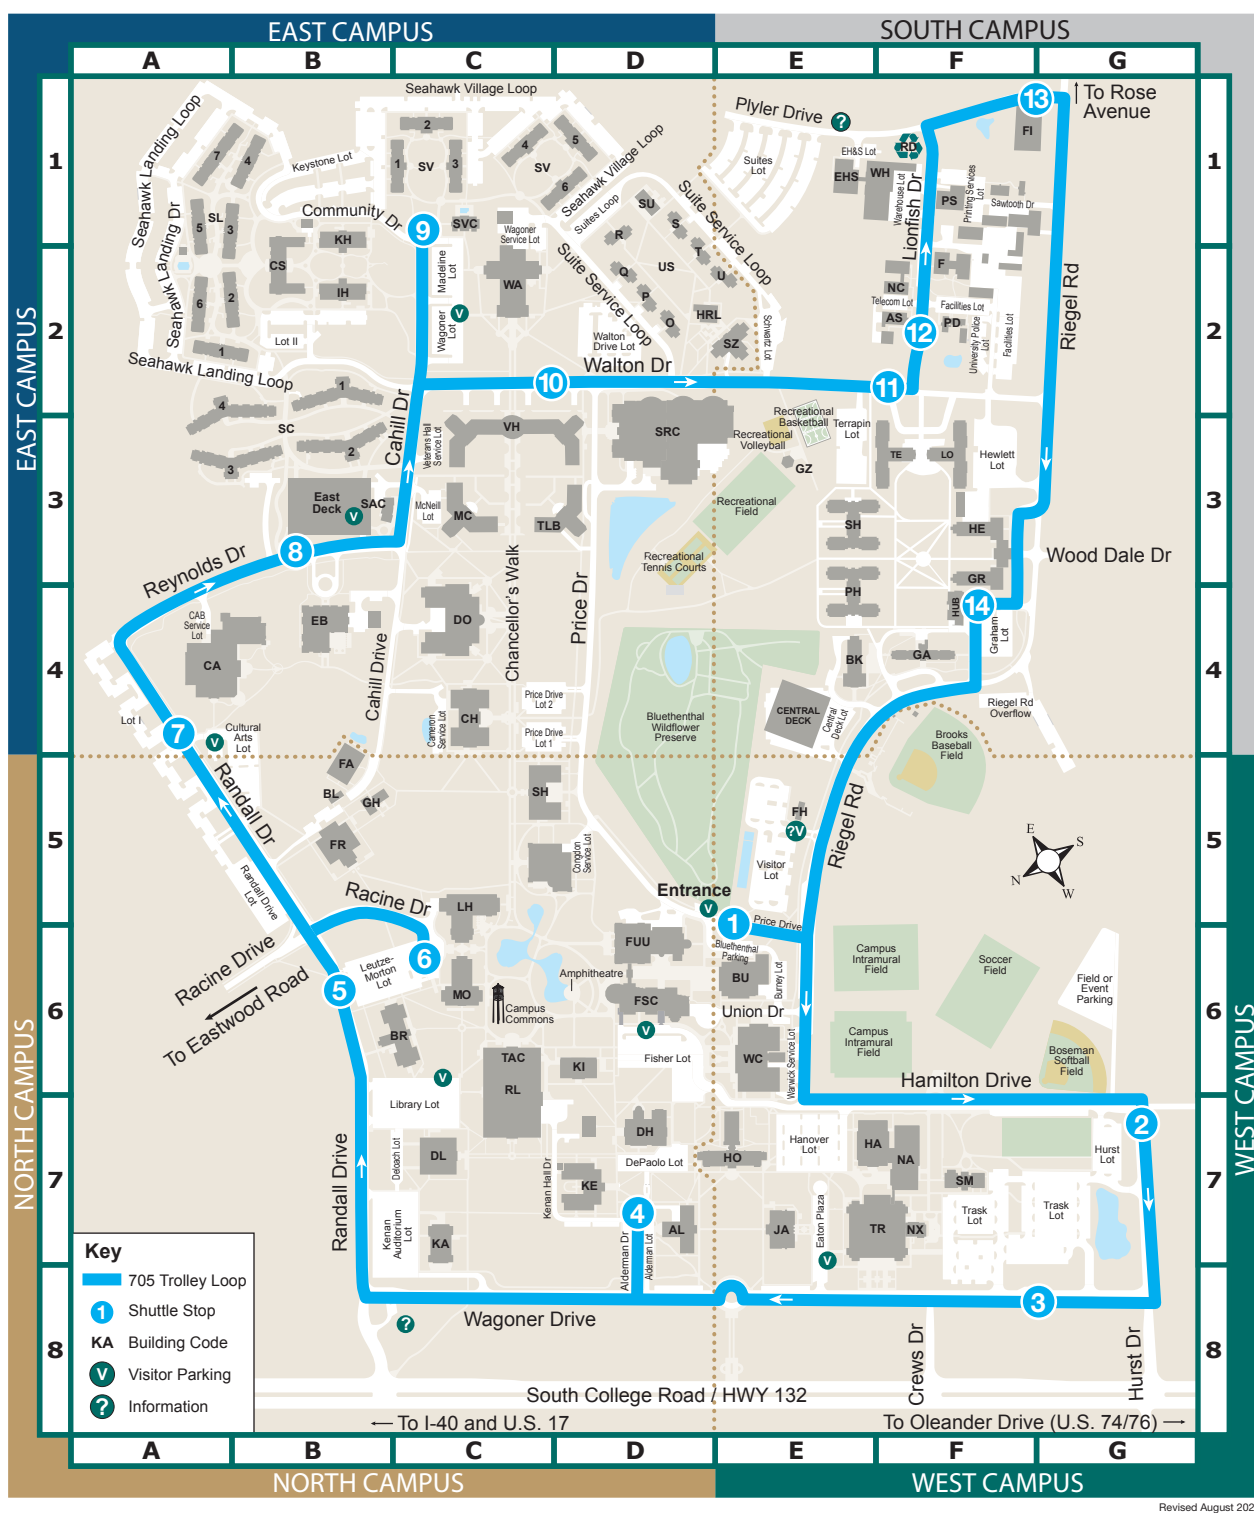

Point-to-Point After Hours Shuttle
Shuttle service provided by UNCW during academic periods only.

Monday – Thursday: 5:00 p.m. - 10:00 p.m.
Operates within 1 mile radius.

((TapRide)) by DoubleMAP

LATE NIGHT?

Skip the walk and take a Safe Ride. Download the TapRide app to request your ride today.

705 Trolley Loop Shuttle service provided by UNCW

Monday – Thursday: 7:30 a.m. - 5:00 p.m. / Friday: 7:30 a.m. - 12:30 p.m.
Last round leaves UNCW Station Monday-Thursday at 4:40 p.m., Friday at 12:10 p.m.

SHUTTLE STOP

1 Teal Terminal	8 Watson Education Building
2 Hurst Lot / Greene Track	9 Seahawk Village Circle
3 Trask Coliseum	10 Campus Rec / Wagoner Hall
4 Alderman	11 Walton / Lionfish
5 Bear Hall	12 University Police Department
6 Leutze Hall	13 Film Studies
7 Cultural Arts Building	14 Graham / Hub

Map Directory

Building	Grid Location	Code	Building	Grid Location	Code
Academic Support Center	2F	AS	Kenan Hall	7D	KE
Alderman Hall	7D	AL	Keystone Hall	1B	KH
Almkvist-Nixon Sports Medicine Complex	7F	SM	King Hall	6D	KI
Bear Hall	6B	BR	Kresge Greenhouse	5B	GH
Belk Hall	4E	BK	Leutze Hall	5C	LH
UNCW Station	6E	BU	Morton Hall	6C	MO
Cameron Hall	4C	CH	Natorium	7F	NA
Computer Information Systems Building	5C	CI	Natural Sciences	3C	NS
Cornerstone Hall	2B	CS	Network and Communications	2F	NC
Cultural Arts Building	4A	CA	Nixon Annex	7F	NC
DeLoach Hall	7C	DL	McNeill Hall	3C	MC
DePaolo Hall	7D	DH	Parking Deck	3B	PK
Dobo Hall	4C	DO	Police (UNCW)	2F	PD
Education Building	4B	EB	Printing Services	1F	PS
Facilities	2F	FC	Randall Library	6-7C	RL
Fisher Field House	5E	FH	Schwartz Hall	2E	SZ
Fisher Student Center	6D	FSC	Seahawk Crossing	2-3B	SC
Fisher University Union	6D	FUU	Seahawk Landing	1-2A	SL
Friday Annex	5B	FA	Seahawk Village	1C-D	SV
Friday Hall	5B	FR	Social and Behavioral Sciences	5C	SB
Galloway Hall	4F	GA	Student Recreation Center	3D	SRC
Gazebo	3E	GZ	Suites Services Building	1D	SU
Graham Hall	3F	GR	Teaching Lab	3C	TL
Hanover Hall	7E	HA	Technology Assistance Center	7D	TAC
Hewlett Hall	3F	HE	Trask Coliseum	7E	TR
Hoggard Hall	7E	HO	University Suites	2D	US
Housing and Residence Life	2E	HRL	Visitor Information & Parking	5E	VI
Innovation House	2B	IH	Wagoner Hall	2C	WA
Isaac Bear Early College High School	7H	IB	Warehouse-Receiving	1F	WH
James Hall	7E	JA	Warwick Center	6E	WC
Kenan Auditorium	7C	KA