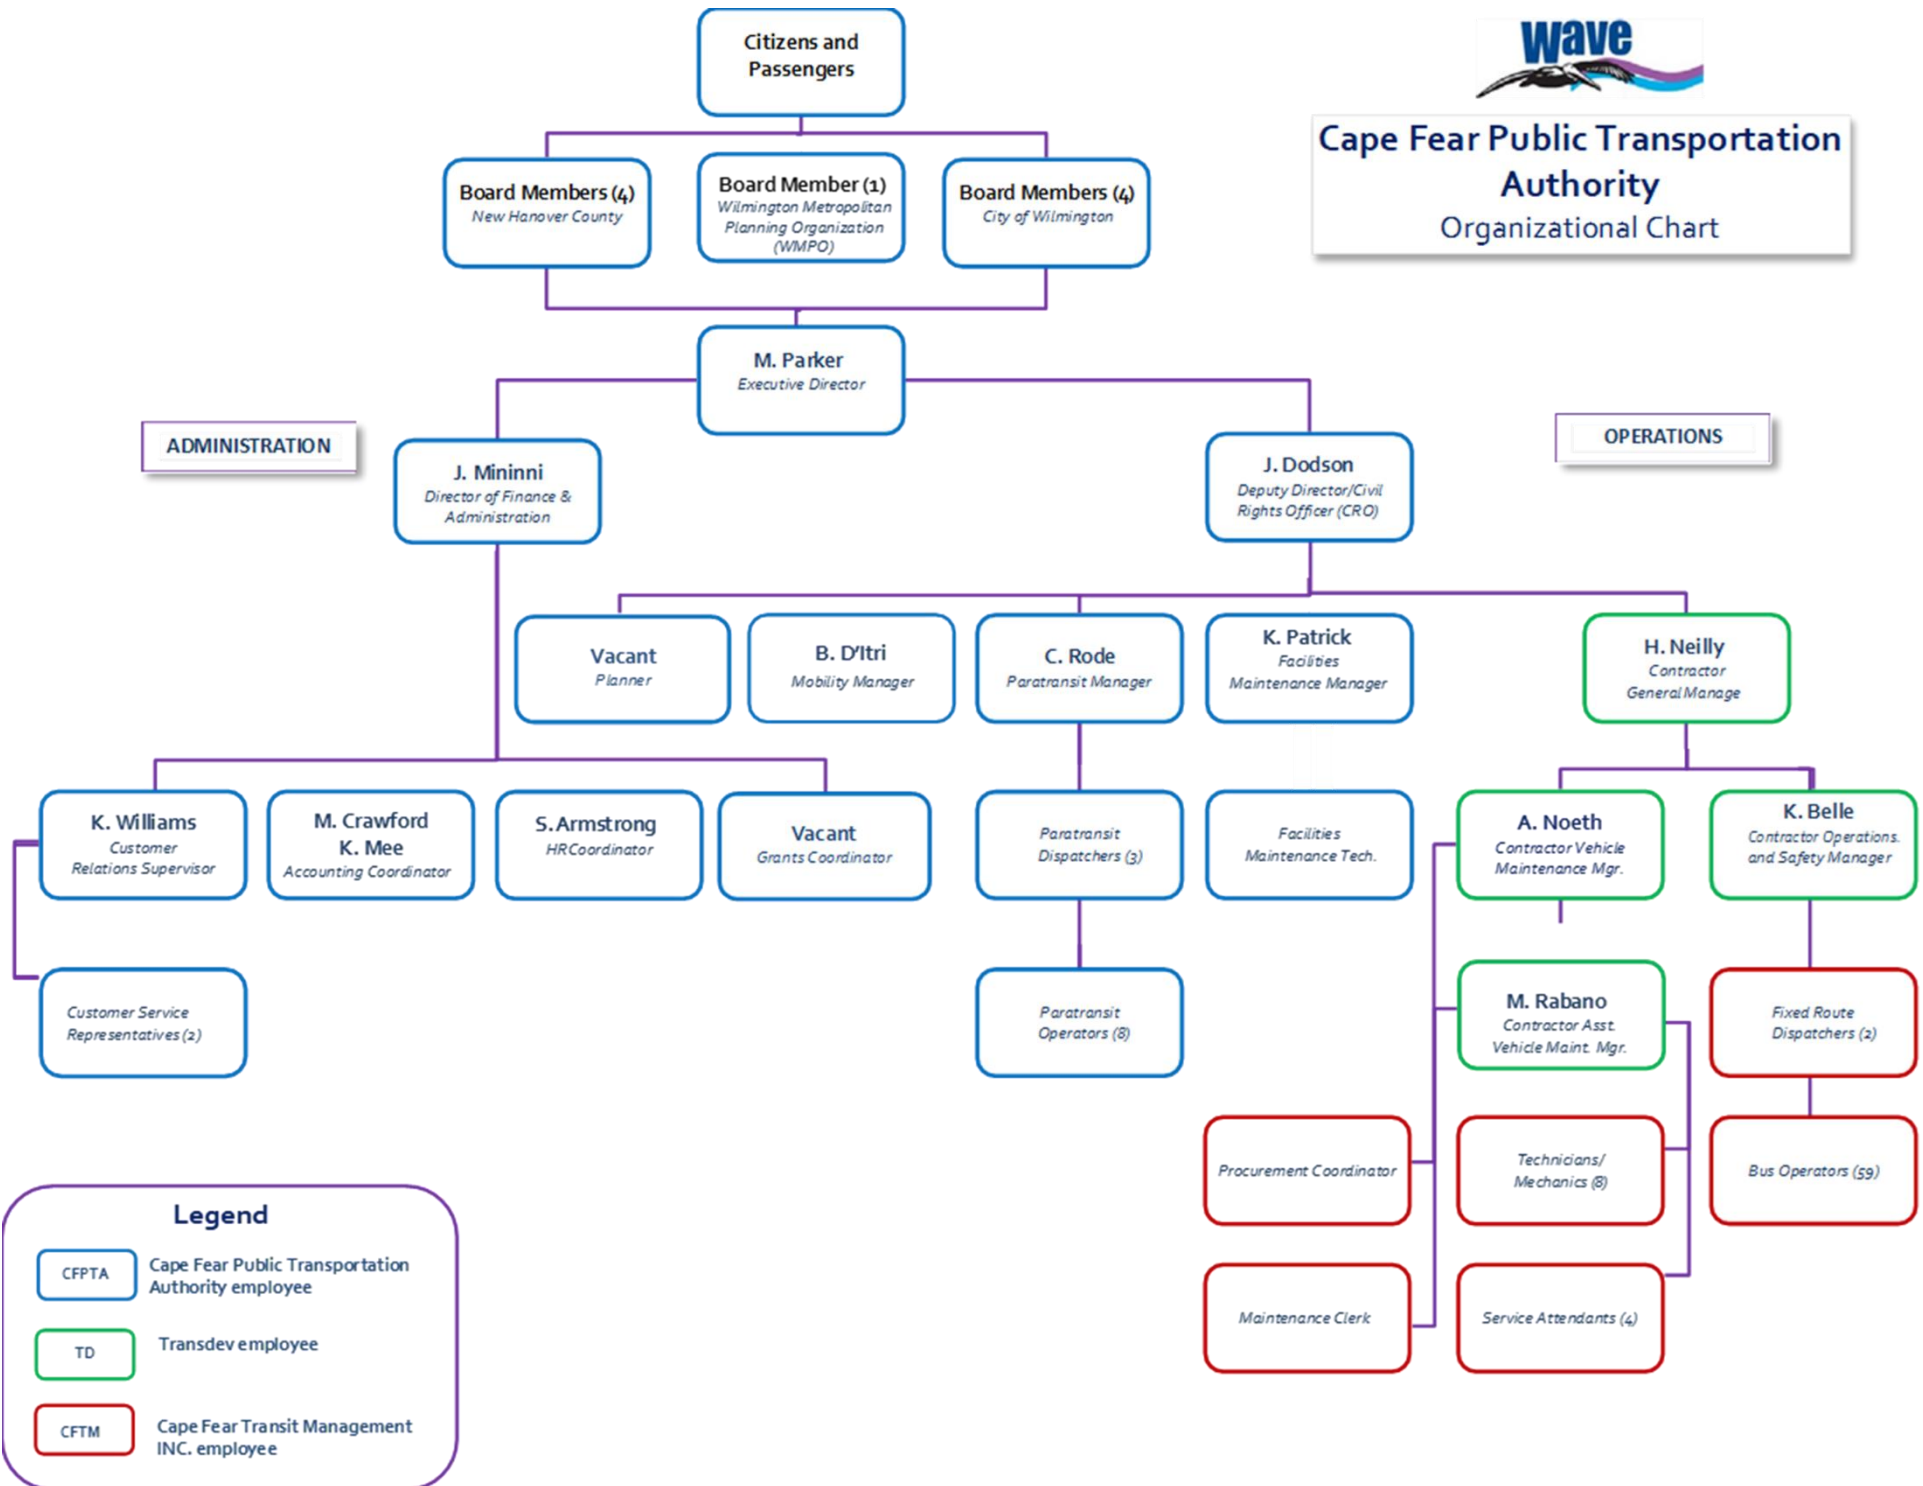

Cape Fear Public Transportation Authority Organizational Chart

ADMINISTRATION

OPERATIONS

Legend

- CFPTA Cape Fear Public Transportation Authority employee
- TD Transdev employee
- CFTM Cape Fear Transit Management INC. employee