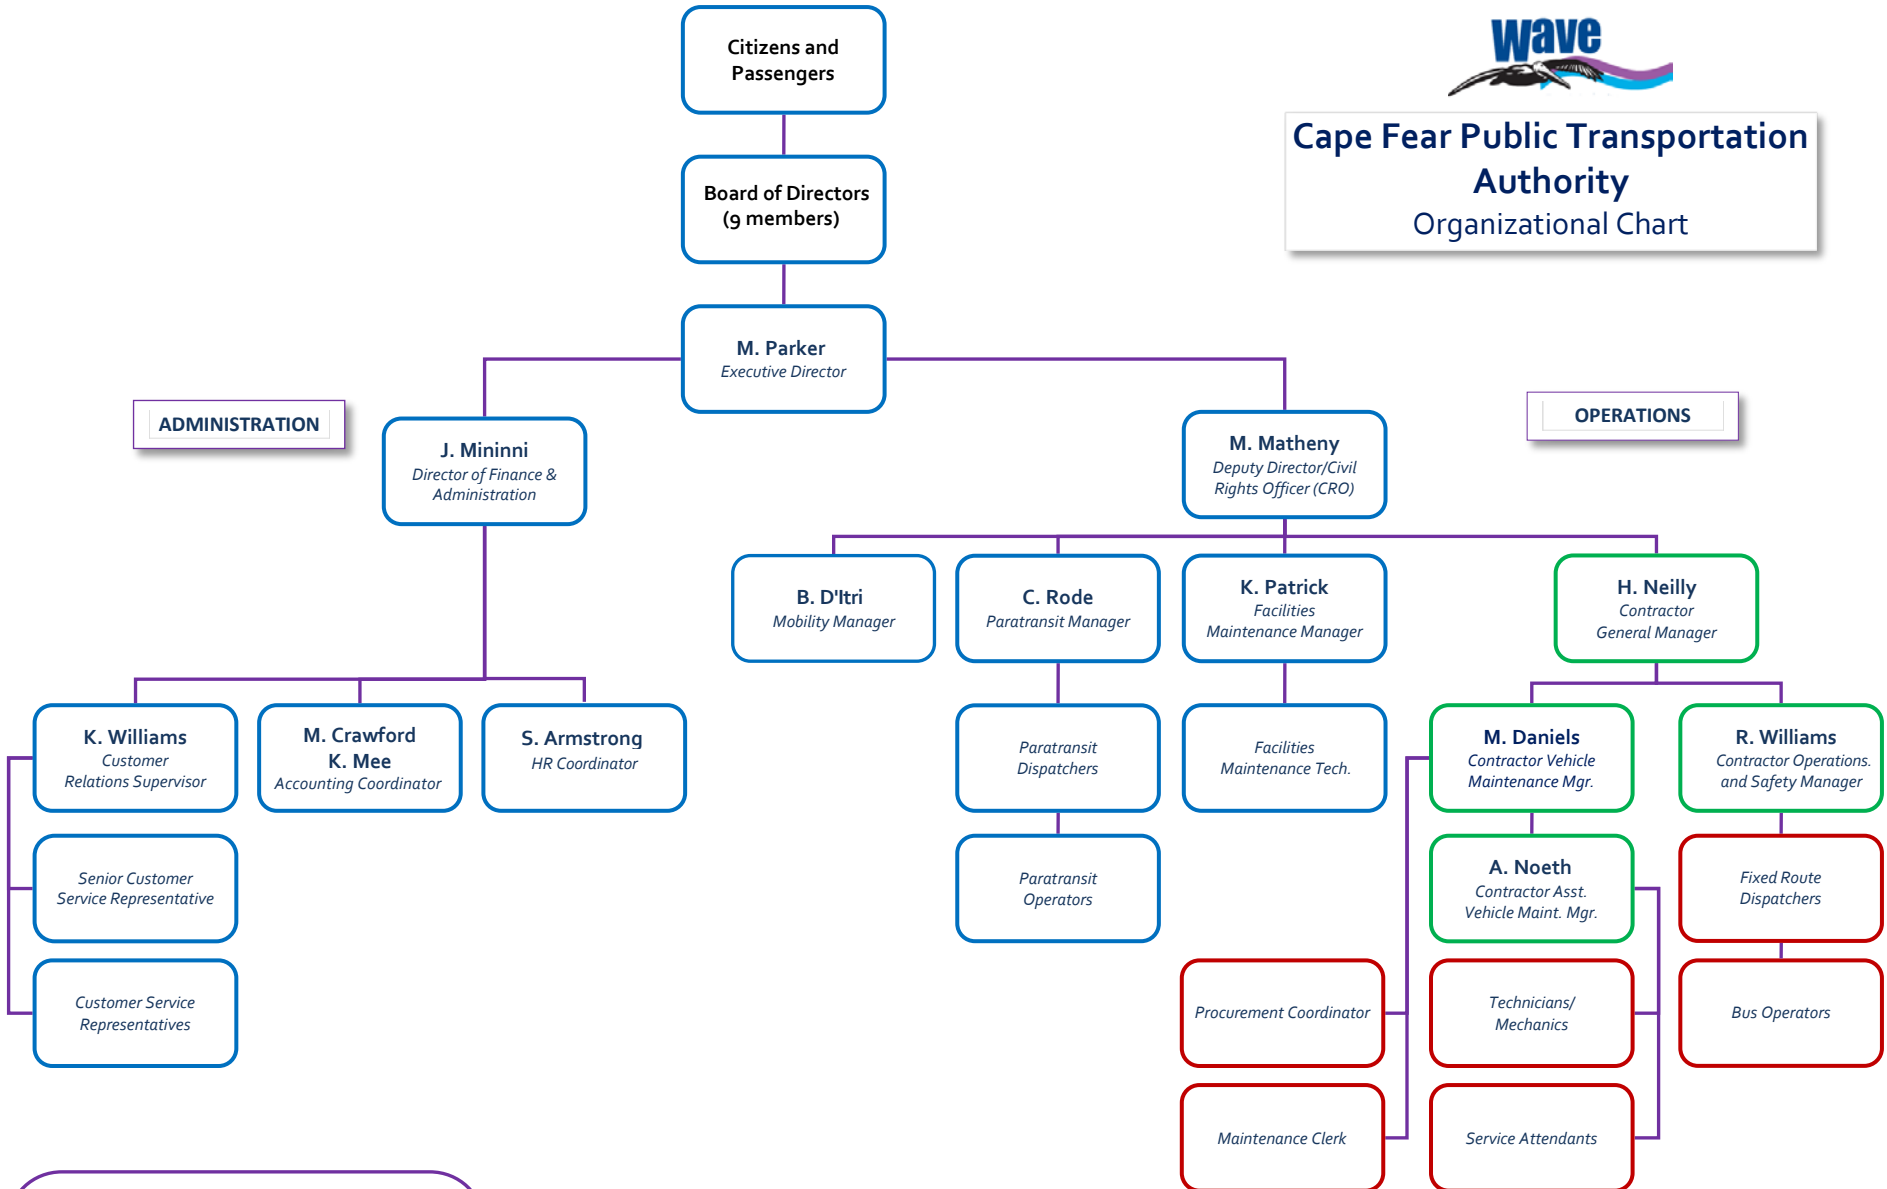

Cape Fear Public Transportation Authority

Organizational Chart

Legend

- CFPTA** Cape Fear Public Transportation Authority employee
- TD** Transdev employee
- CFTM** Cape Fear Transit Management, Inc. employee