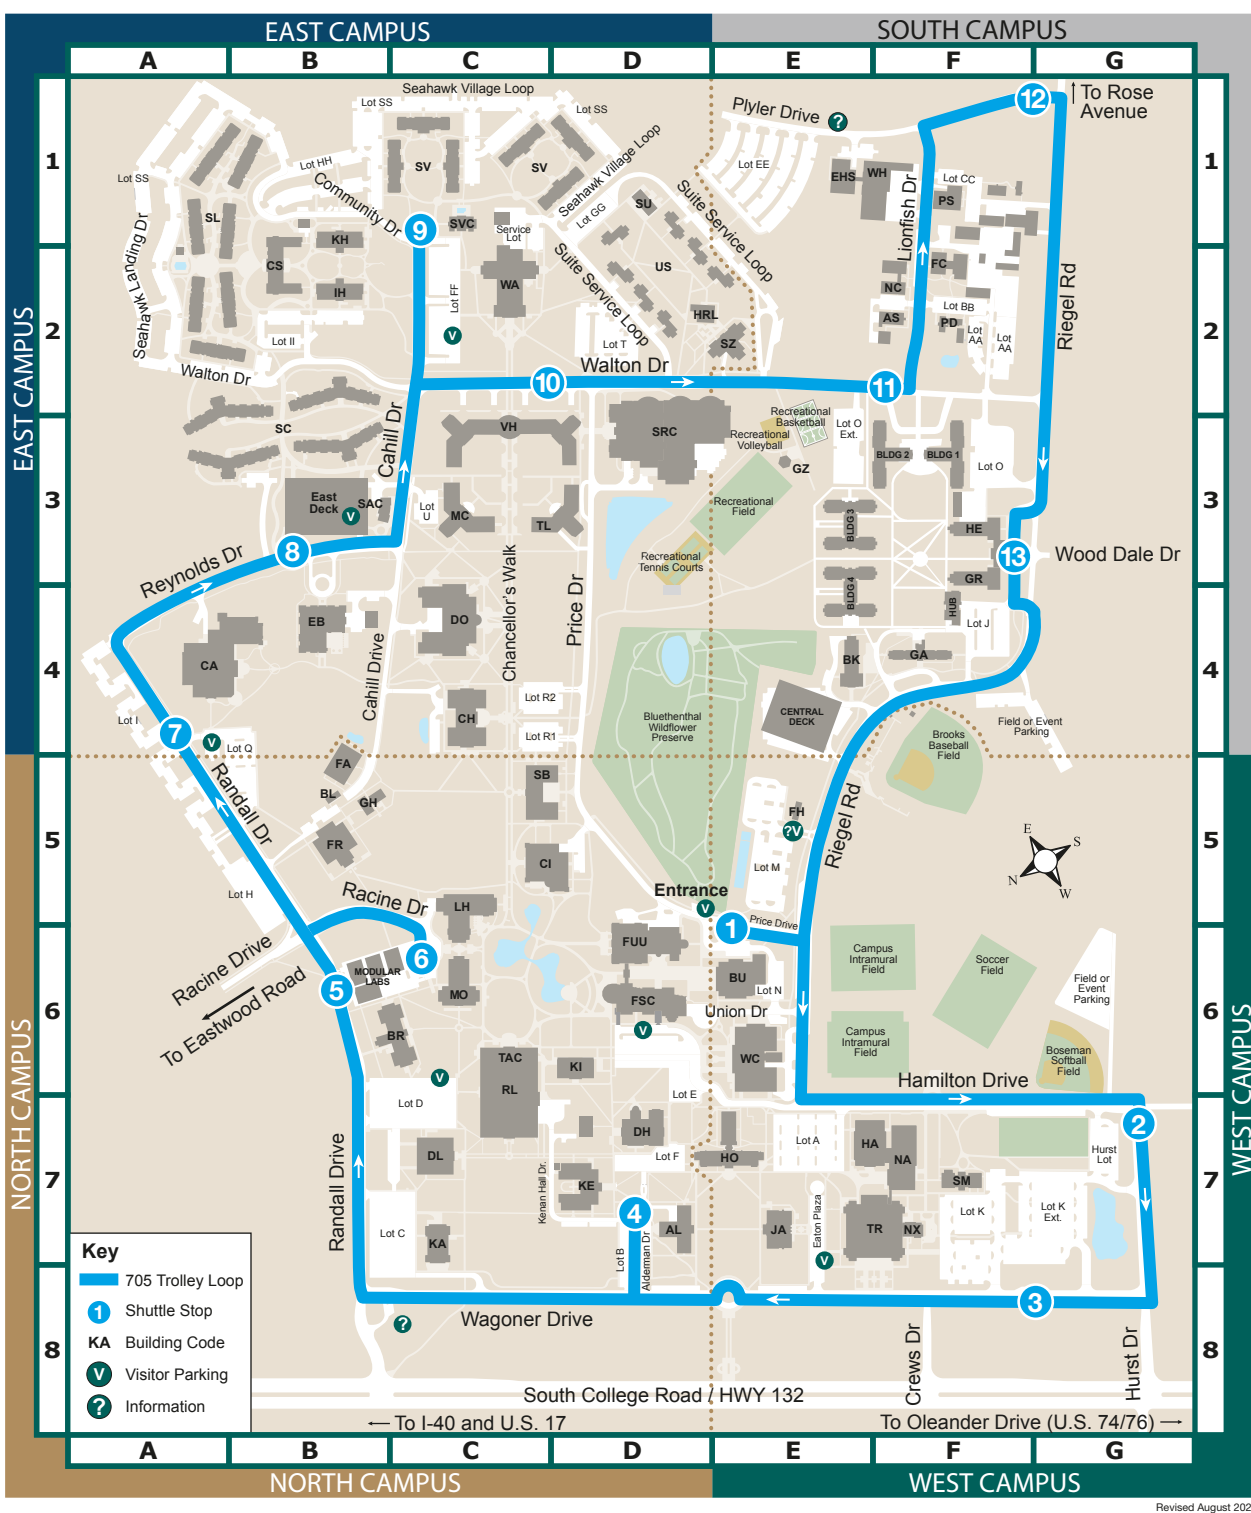

Point-to-Point After Hours Shuttle
Shuttle service provided by UNCW during academic periods only.

Monday – Thursday: 5:00 p.m. - 10:00 p.m.
Operates within 1 mile radius.

((TapRide)) by DoubleMAP

LATE NIGHT?

Skip the walk and take a Safe Ride. Download the TapRide app to request your ride today.

705 Trolley Loop Shuttle service provided by UNCW

Monday – Thursday: 7:30 a.m. - 4:00 p.m. / Friday: 7:30 a.m. - 12:30 p.m.
Last round leaves UNCW Station Monday-Thursday at 3:40 p.m., Friday at 12:10 p.m.

SHUTTLE STOP

1 Teal Terminal	8 Watson Education Building
2 Hurst Lot/Greene Track	9 Seahawk Village Circle
3 Trask Coliseum	10 Campus Rec / Wagoner Hall
4 Alderman	11 Walton / Lionfish
5 Bear Hall	12 Film Studios
6 Leutze Hall	13 Graham/Hewlett
7 Cultural Arts Building	

Map Directory

Building	Grid Location	Code	Building	Grid Location	Code
Academic Support Center	2F	AS	Kenan Hall	7D	KE
Alderman Hall	7D	AL	Keystone Hall	1B	KH
Almkjist-Nixon Sports Medicine Complex	7F	SM	King Hall	6D	KI
Bear Hall	6B	BR	Kresge Greenhouse	5B	GH
Belk Hall	4E	BK	Leutze Hall	5C	LH
Cameron Hall	6E	BU	Morton Hall	6C	MH
Computer Information Systems Building	4C	CH	Naturatorium	7F	NA
Cornerstone Hall	5C	CI	Natural Sciences	3C	NS
Cultural Arts Building	2B	CS	Network and Communications	2F	NC
DeLoach Hall	4A	CA	Nixon Annex	7F	NC
DePaolo Hall	7D	DL	McNeill Hall	3C	MC
Dobo Hall	4C	DO	Parking Deck	3B	PK
Education Building	4B	EB	Police (UNCW)	2F	PD
Facilities	2F	FC	Printing Services	1F	PS
Fisher Field House	5E	FH	Randall Library	6-7C	RL
Fisher Student Center	6D	FSC	Schwartz Hall	2E	SZ
Fisher University Union	6D	FUJ	Seahawk Crossing	2-3B	SC
Friday Annex	5B	FA	Seahawk Landing	1-2A	SL
Friday Hall	5B	FR	Seahawk Village	1C-D	SV
Galloway Hall	4F	GA	Social and Behavioral Sciences	5C	SB
Gazebo	3E	GZ	Student Recreation Center	3D	SRC
Graham Hall	3F	GR	Suites Services Building	1D	SU
Hanover Hall	7E	HA	Teaching Lab	3C	TL
Hewlett Hall	3F	HE	Technology Assistance Center	7D	TAC
Hoggard Hall	7E	HO	Trask Coliseum	7E	TR
Housing and Residence Life	2E	HRL	University Suites	2D	US
Innovation House	2B	IH	Visitor Information & Parking	5E	VI
Isaac Bear Early College High School	7H	IB	Wagoner Hall	2C	WA
James Hall	7E	JA	Warehouse-Receiving	1F	WH
Kenan Auditorium	7C	KA	Warwick Center	6E	WC