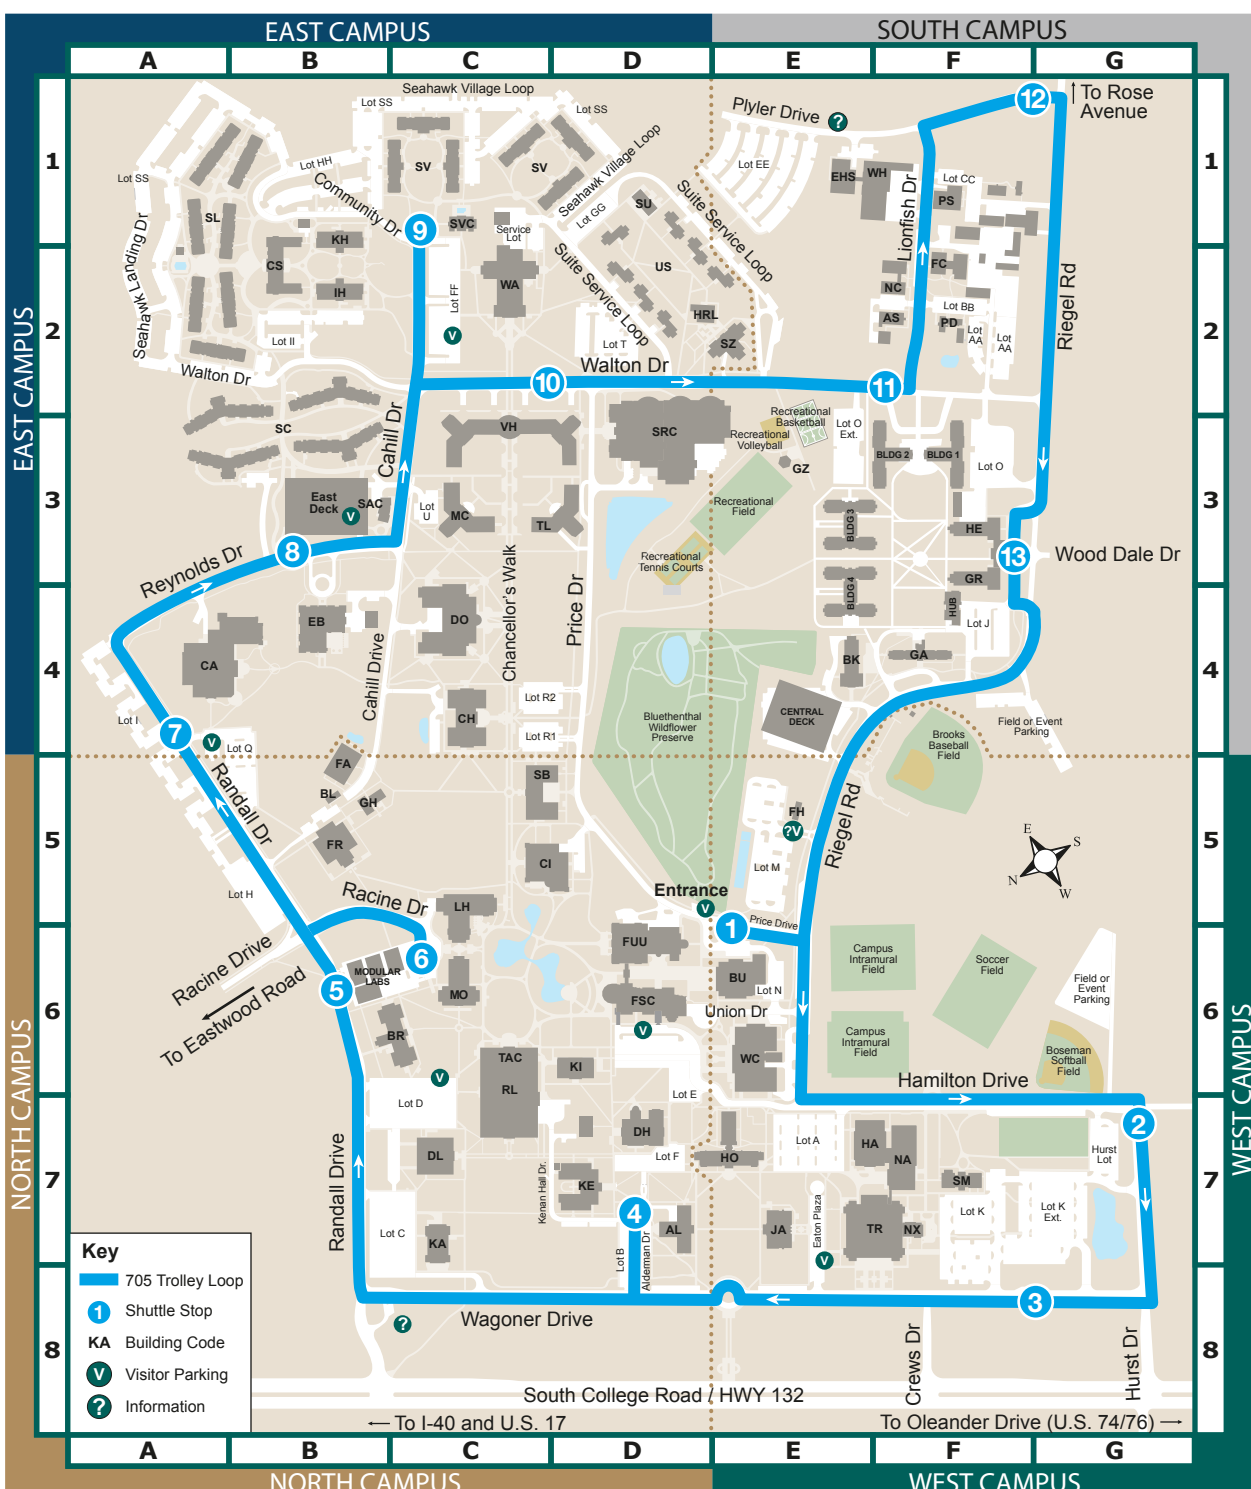

Point-to-Point After Hours Shuttle
Shuttle service provided by UNCW during academic periods only.

Monday – Thursday: 5:00 p.m. - 10:00 p.m.
Operates within 1 mile radius.

((TapRide)) by DoubleMAP

LATE NIGHT?

Skip the walk and take a Safe Ride. Download the TapRide app to request your ride today.

705 Trolley Loop Shuttle service provided by UNCW

Monday – Thursday: 7:30 a.m. - 4:00 p.m. / Friday: 7:30 a.m. - 12:30 p.m.
Last round leaves UNCW Station Monday-Thursday at 3:40 p.m., Friday at 12:10 p.m.

SHUTTLE STOP

1 Teal Terminal	8 Watson Education Building
2 Hurst Lot/Greene Track	9 Seahawk Village Circle
3 Trask Coliseum	10 Campus Rec / Wagoner Hall
4 Alderman	11 Walton / Lionfish
5 Bear Hall	12 Film Studios
6 Leutze Hall	13 Graham/Hewlett
7 Cultural Arts Building	

Map Directory

Building	Grid Location	Code	Building	Grid Location	Code
Academic Support Center	2F	AS	Kenan Hall	7D	KE
Alderman Hall	7D	AL	Keystone Hall	1B	KH
Almkvist-Nixon Sports Medicine Complex	7F	SM	King Hall	6D	KI
Bear Hall	6B	BR	Kresge Greenhouse	5B	GH
Belk Hall	4E	BK	Leutze Hall	5C	LH
BU	6E	BU	Morton Hall	6C	MO
Cameron Hall	4C	CH	Naturatorium	7F	NA
Computer Information Systems Building	5C	CI	Natural Sciences	3C	NS
Cornerstone Hall	2B	CS	Network and Communications	2F	NC
Cultural Arts Building	4A	CA	Nixon Annex	7F	NC
DeLoach Hall	7C	DL	McNeill Hall	3C	MC
DePaolo Hall	7D	DH	Parking Deck	3B	PD
Dobo Hall	4C	DO	Police (UNCW)	2F	PK
Education Building	4B	EB	Printing Services	1F	PS
Facilities	2F	FC	Randall Library	6-7C	RL
Fisher Field House	5E	FH	Schwartz Hall	2E	SZ
Fisher Student Center	6D	FSC	Seahawk Crossing	2-3B	SC
Fisher University Union	6D	FUU	Seahawk Landing	1-2A	SL
Friday Annex	5B	FA	Seahawk Village	1C-D	SV
Friday Hall	5B	FR	Social and Behavioral Sciences	5C	SB
Galloway Hall	4F	GA	Student Recreation Center	3D	SRC
Gazebo	3E	GZ	Suites Services Building	1D	SU
Graham Hall	3F	GR	Teaching Lab	3C	TL
Hanover Hall	7E	HA	Technology Assistance Center	7D	TAC
Hewlett Hall	3F	HE	Trask Coliseum	7E	TR
Hoggard Hall	7E	HO	University Suites	2D	US
Housing and Residence Life	2E	HL	Visitor Information & Parking	5E	VI
Innovation House	2B	IH	Wagoner Hall	2C	WA
Isaac Bear Early College High School	7H	IB	Warehouse-Receiving	1F	WH
James Hall	7E	JA	Warwick Center	6E	WC
Kenan Auditorium	7C	KA