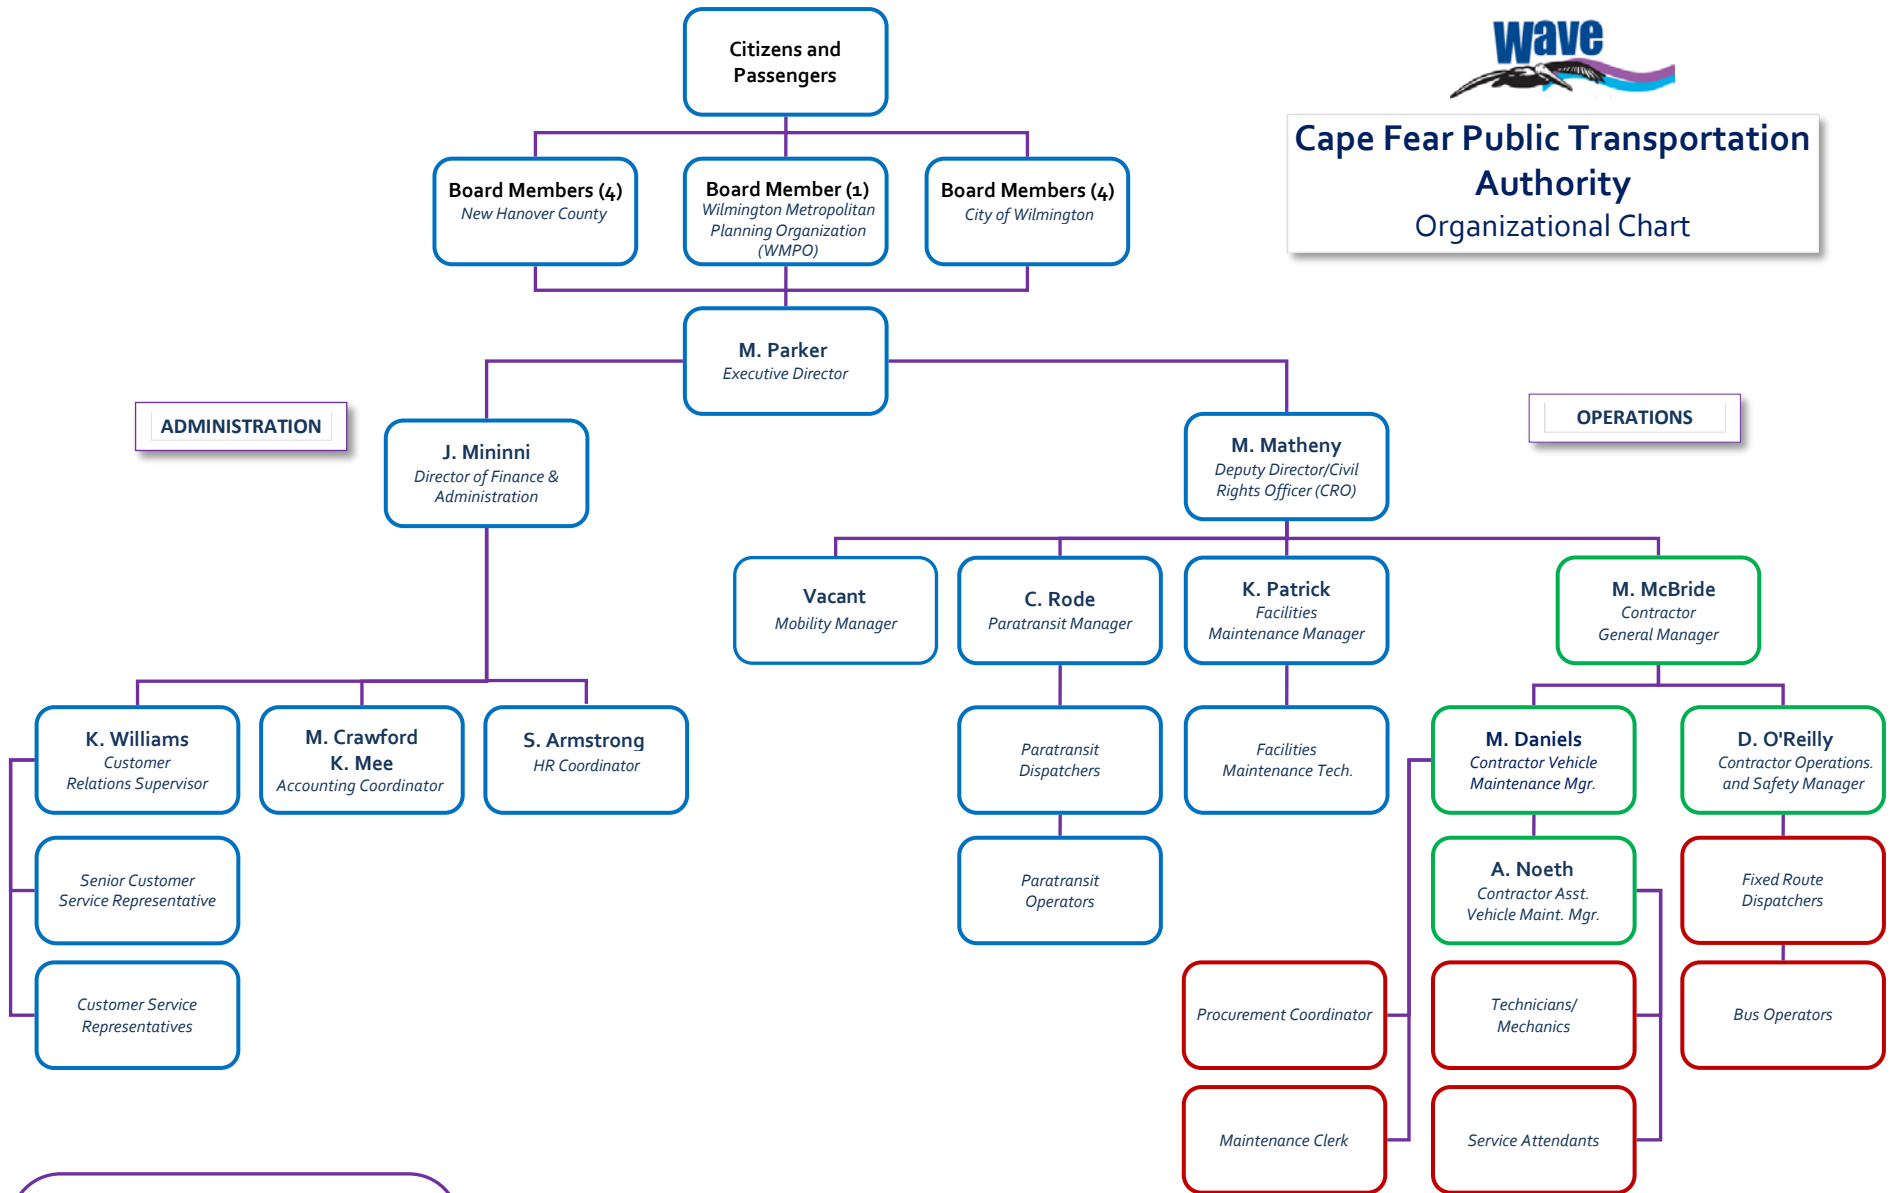

Cape Fear Public Transportation Authority

Organizational Chart

ADMINISTRATION

OPERATIONS

Legend

- CFPTA Cape Fear Public Transportation Authority employee
- FT First Transit employee
- TMW Transit Management of Wilmington employee