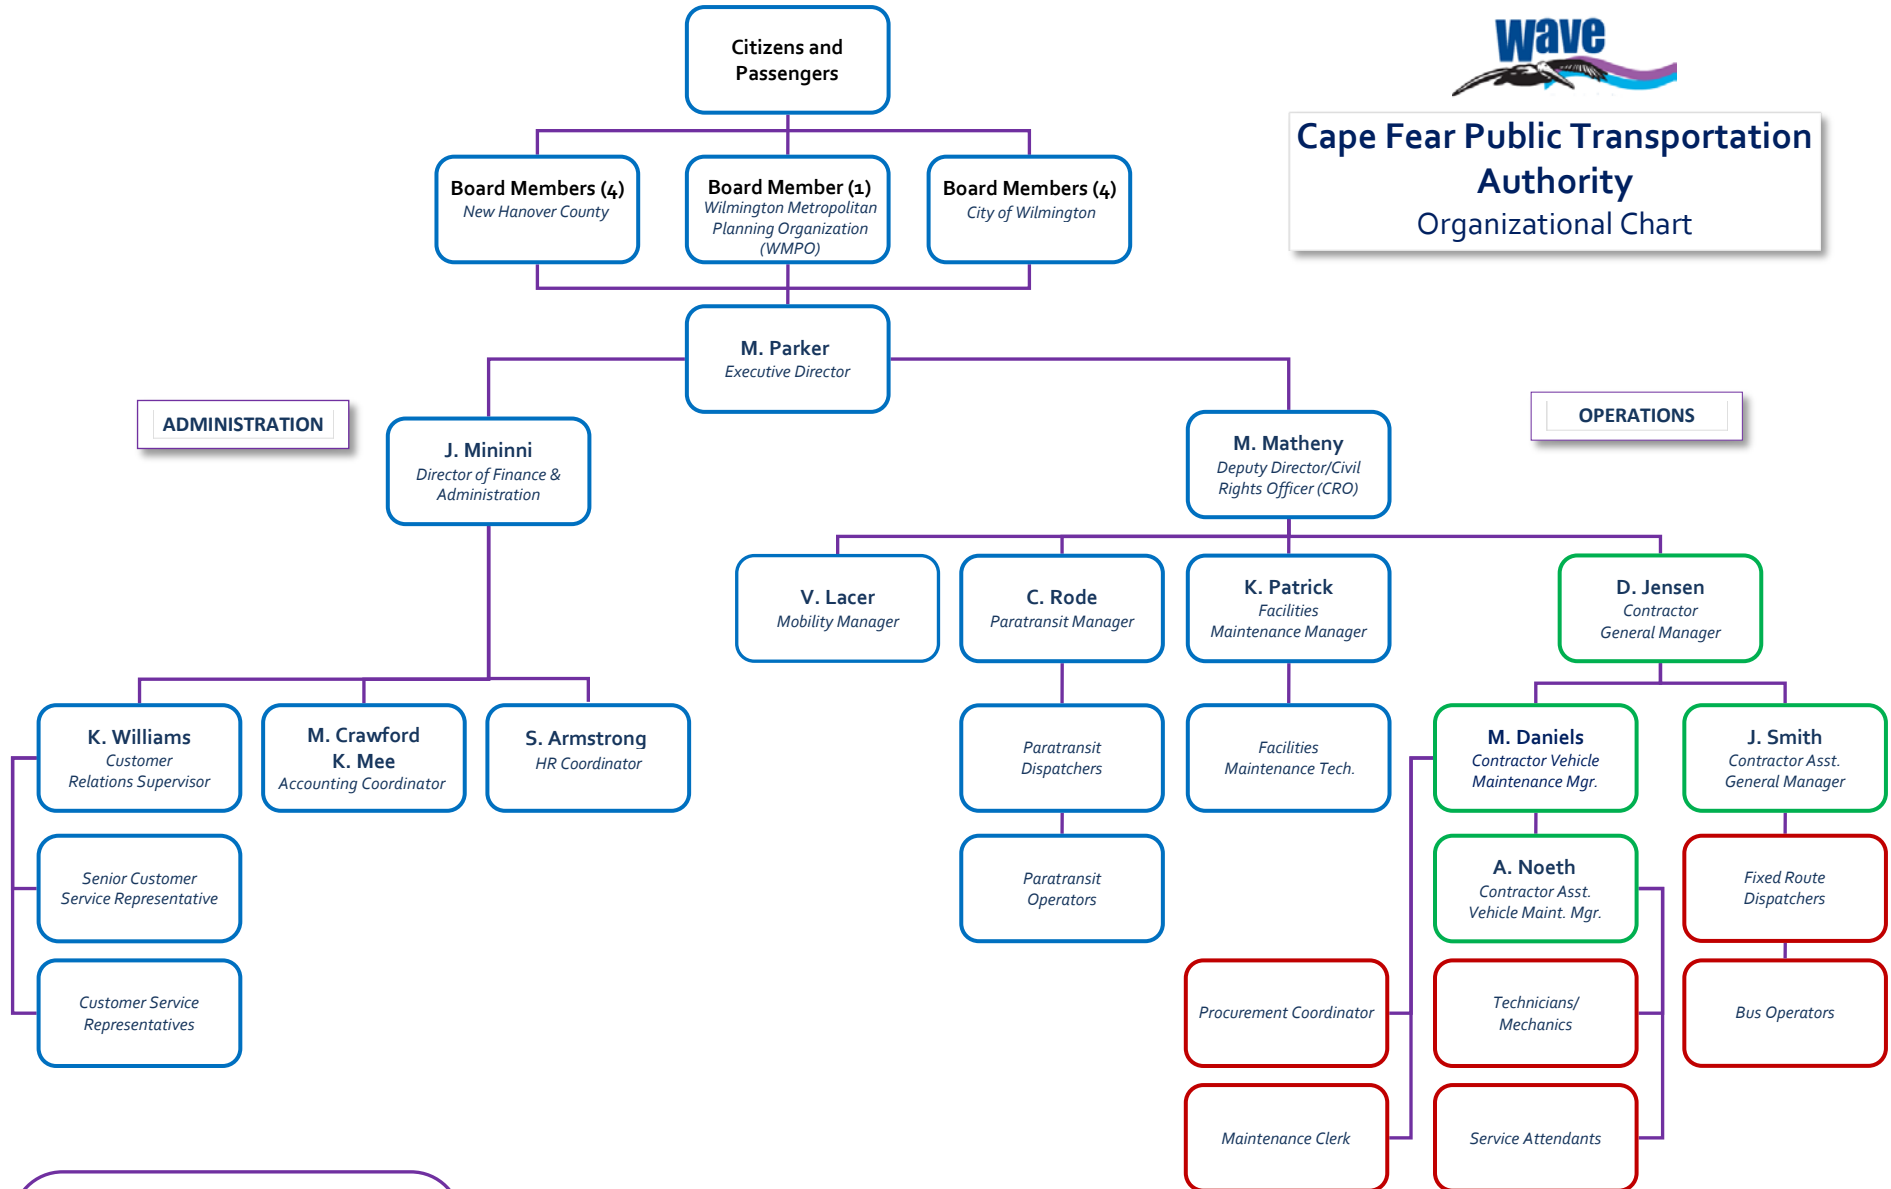

Cape Fear Public Transportation Authority Organizational Chart

ADMINISTRATION

OPERATIONS

Legend

- CFPTA Cape Fear Public Transportation Authority employee
- FT First Transit employee
- TMW Transit Management of Wilmington employee