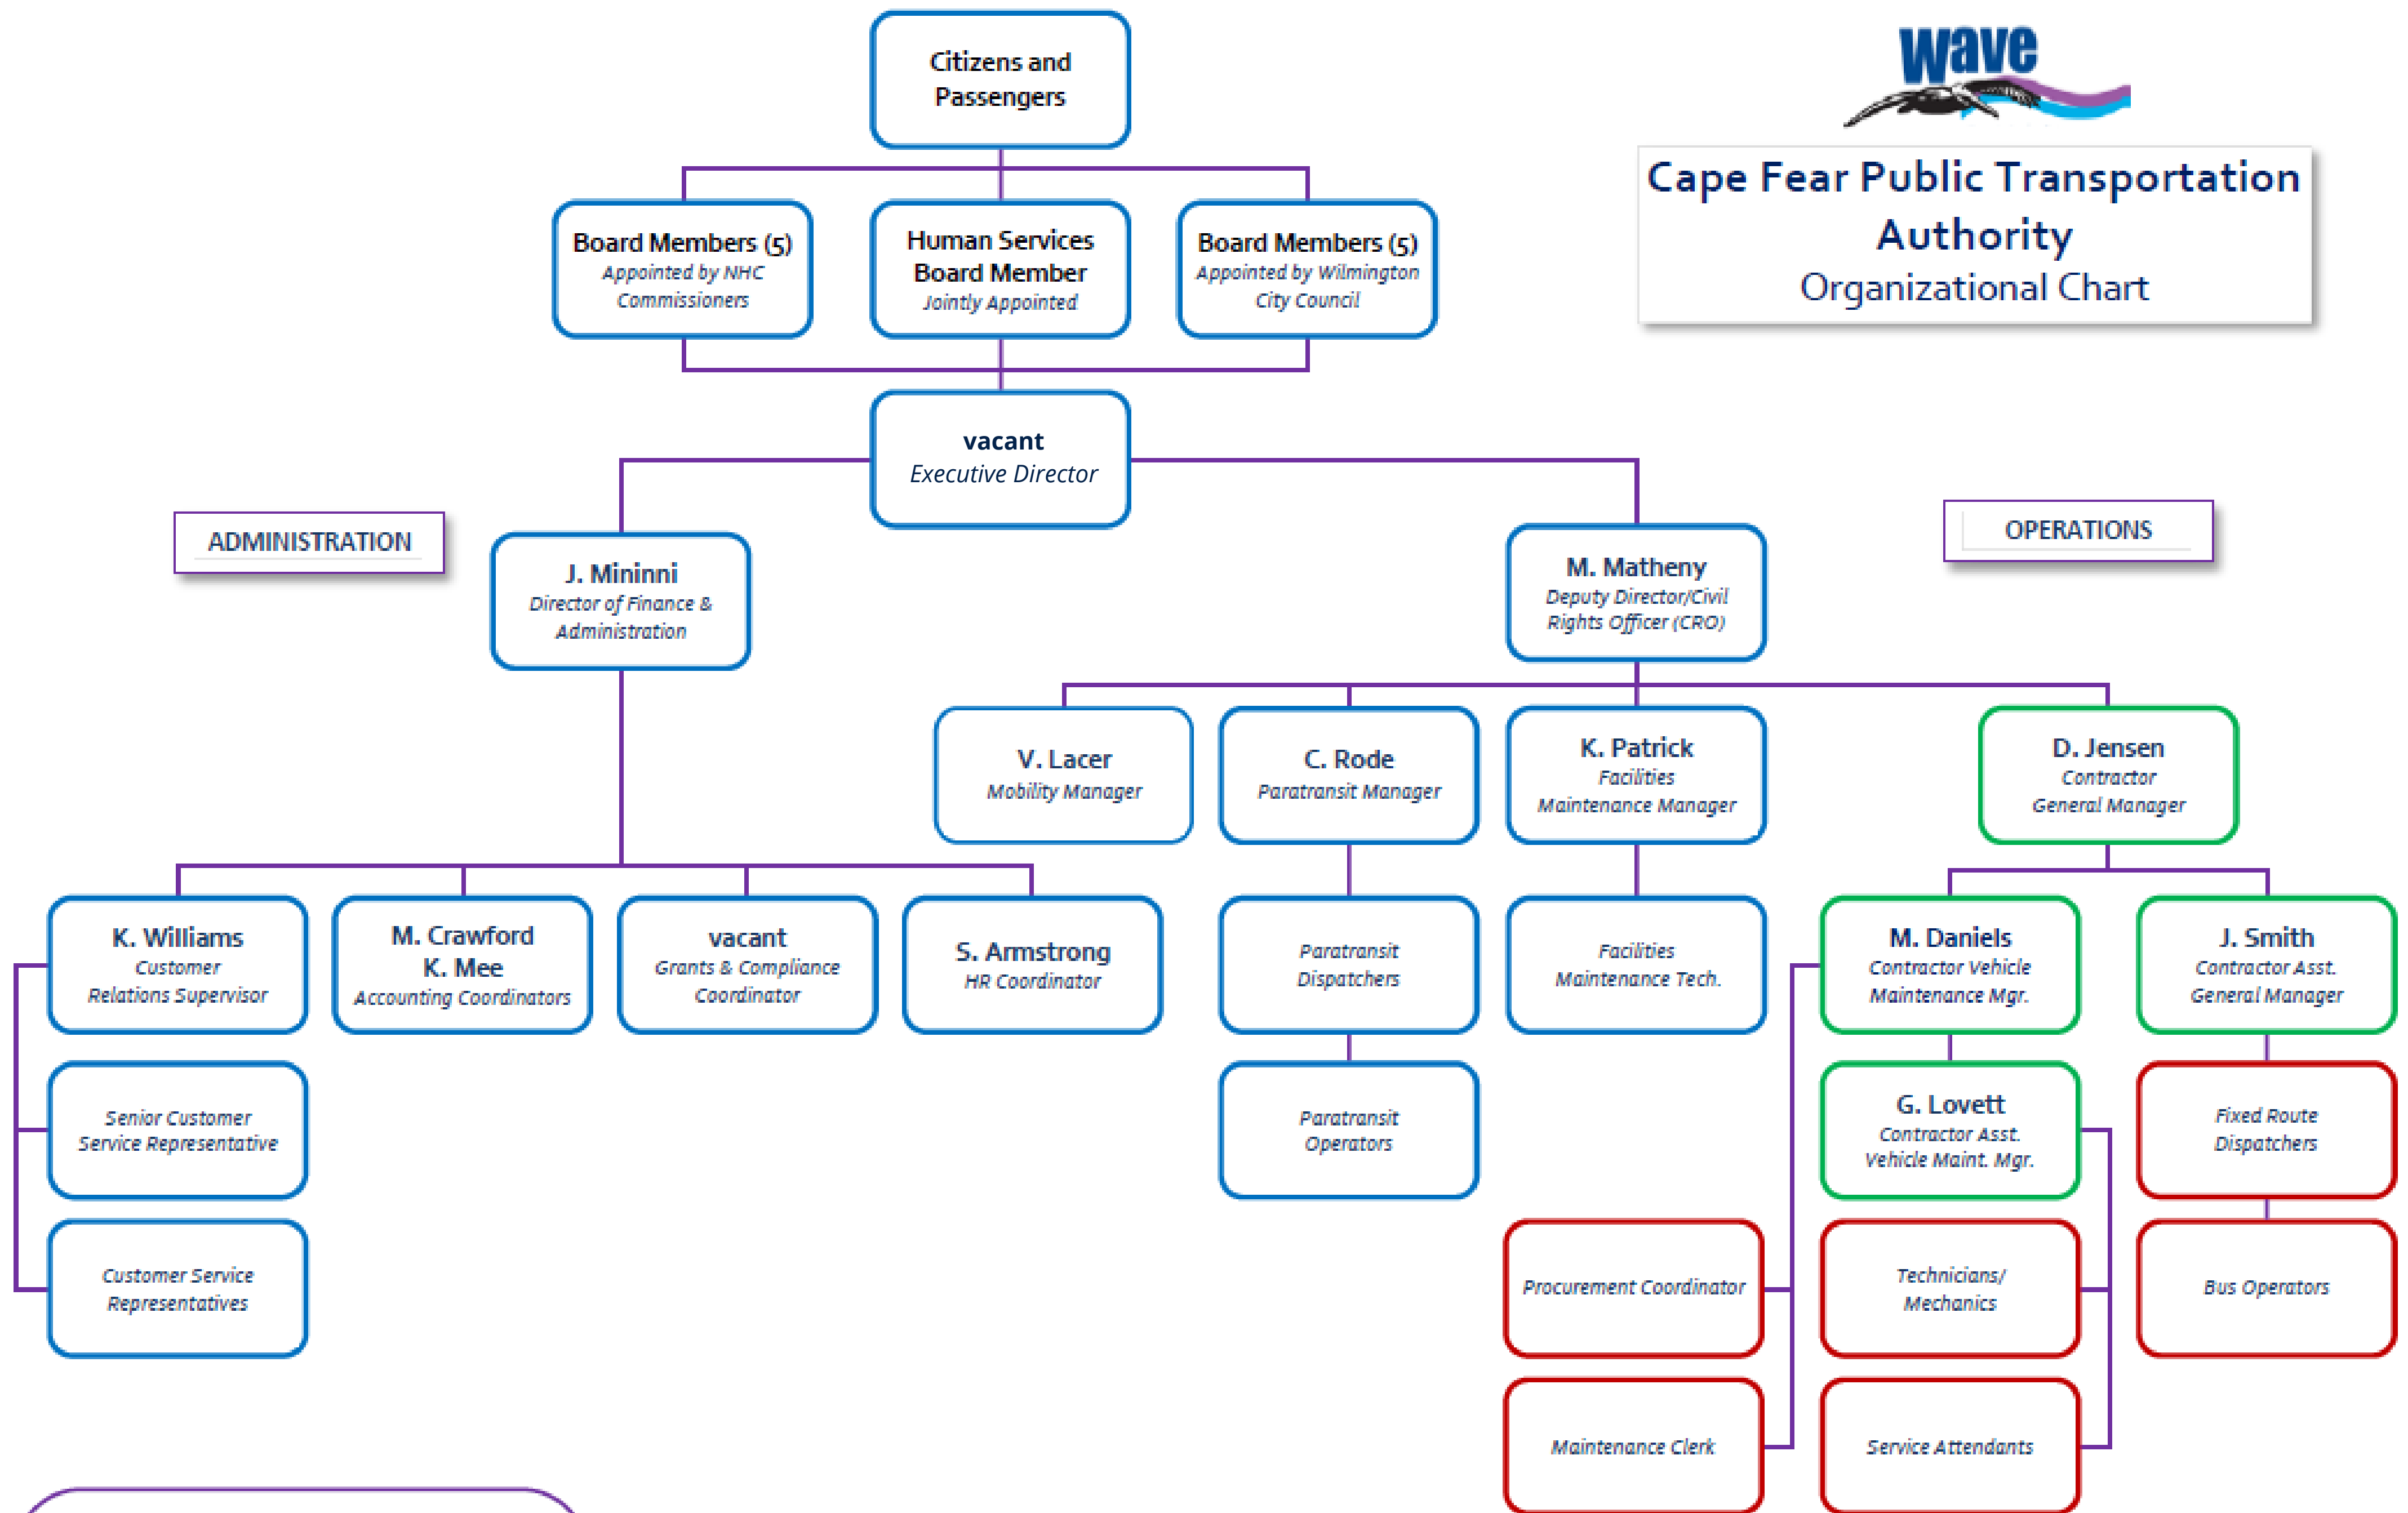

# Cape Fear Public Transportation Authority Organizational Chart

**Legend**

- CFPTA** Cape Fear Public Transportation Authority employee
- FT** First Transit employee
- TMW** Transit Management of Wilmington employee