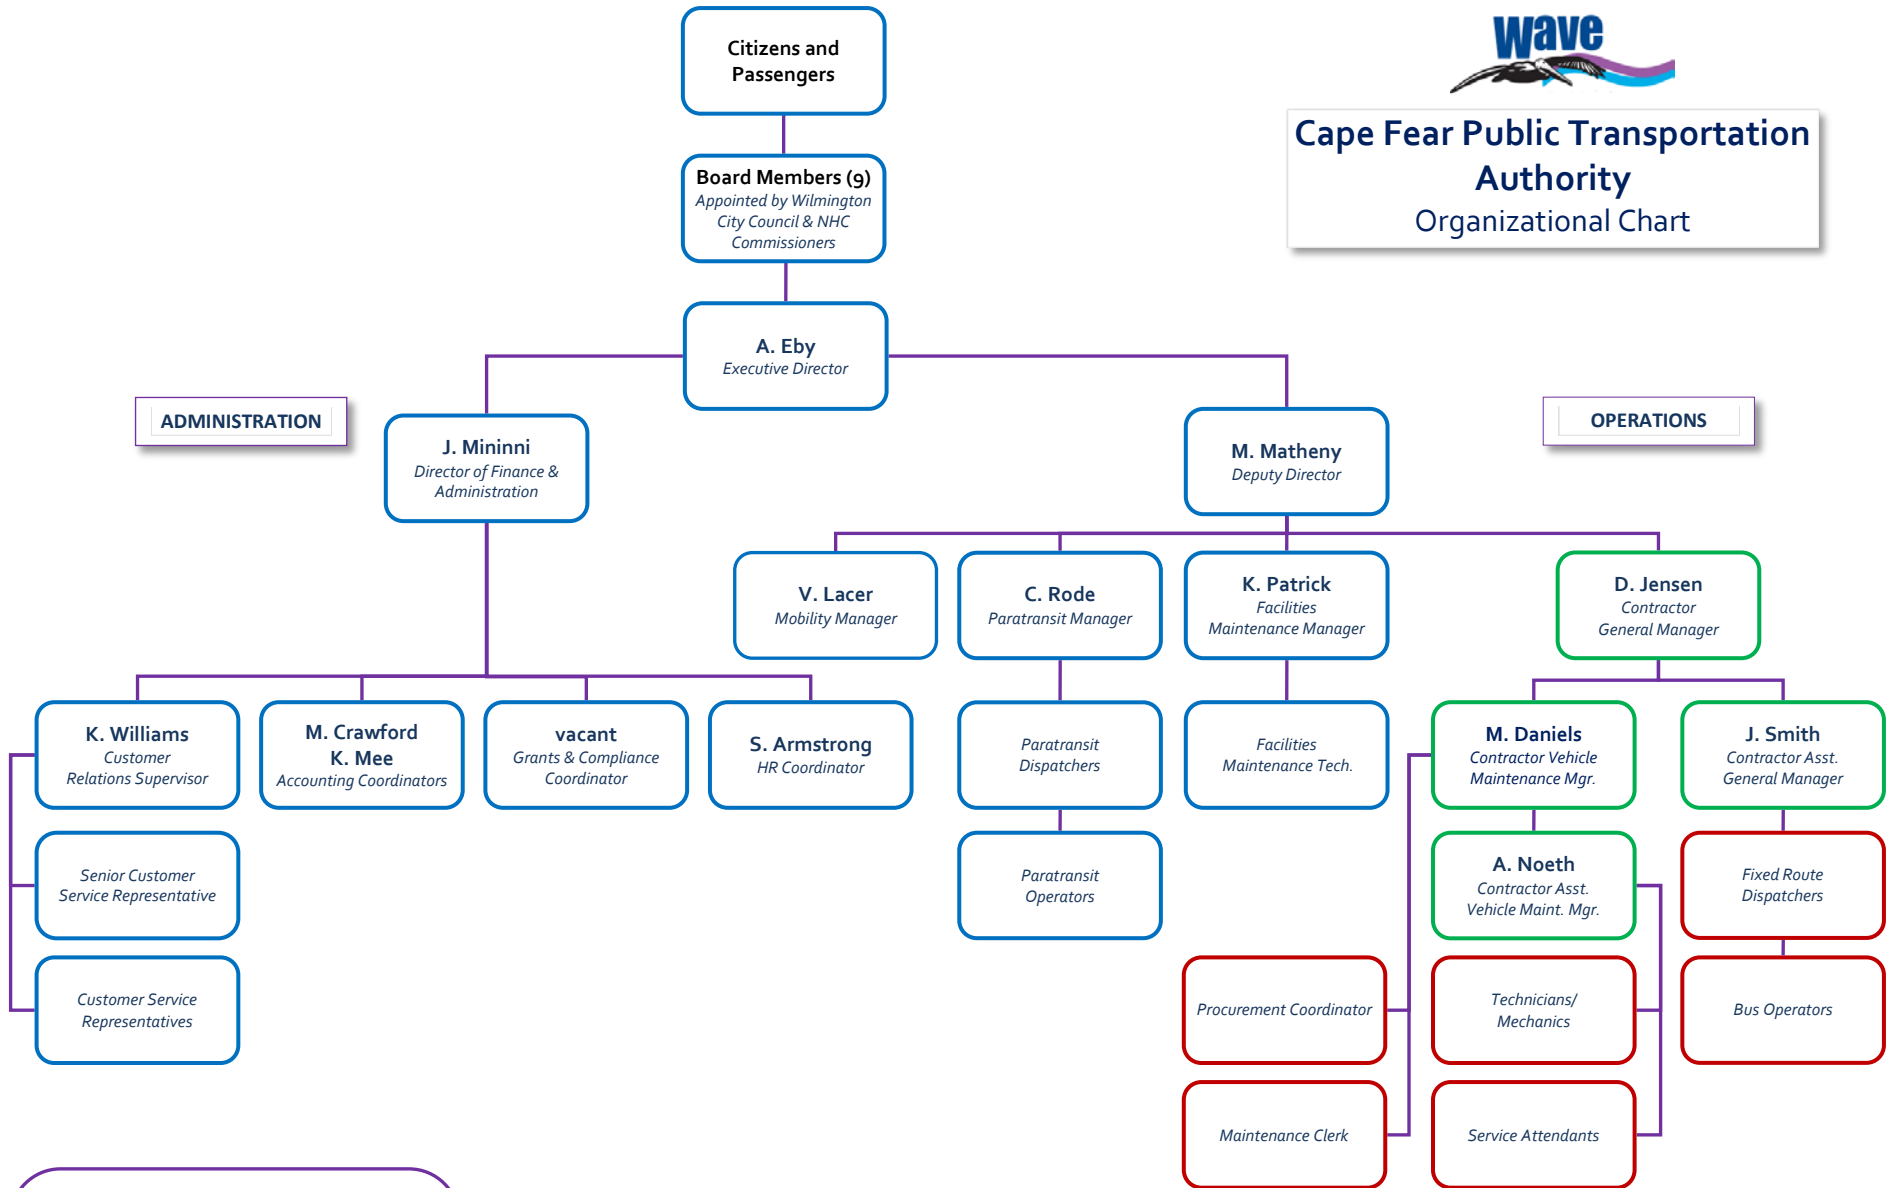

Cape Fear Public Transportation Authority

Organizational Chart

ADMINISTRATION

OPERATIONS

Legend

- CFPTA Cape Fear Public Transportation Authority employee
- FT First Transit employee
- TMW Transit Management of Wilmington employee