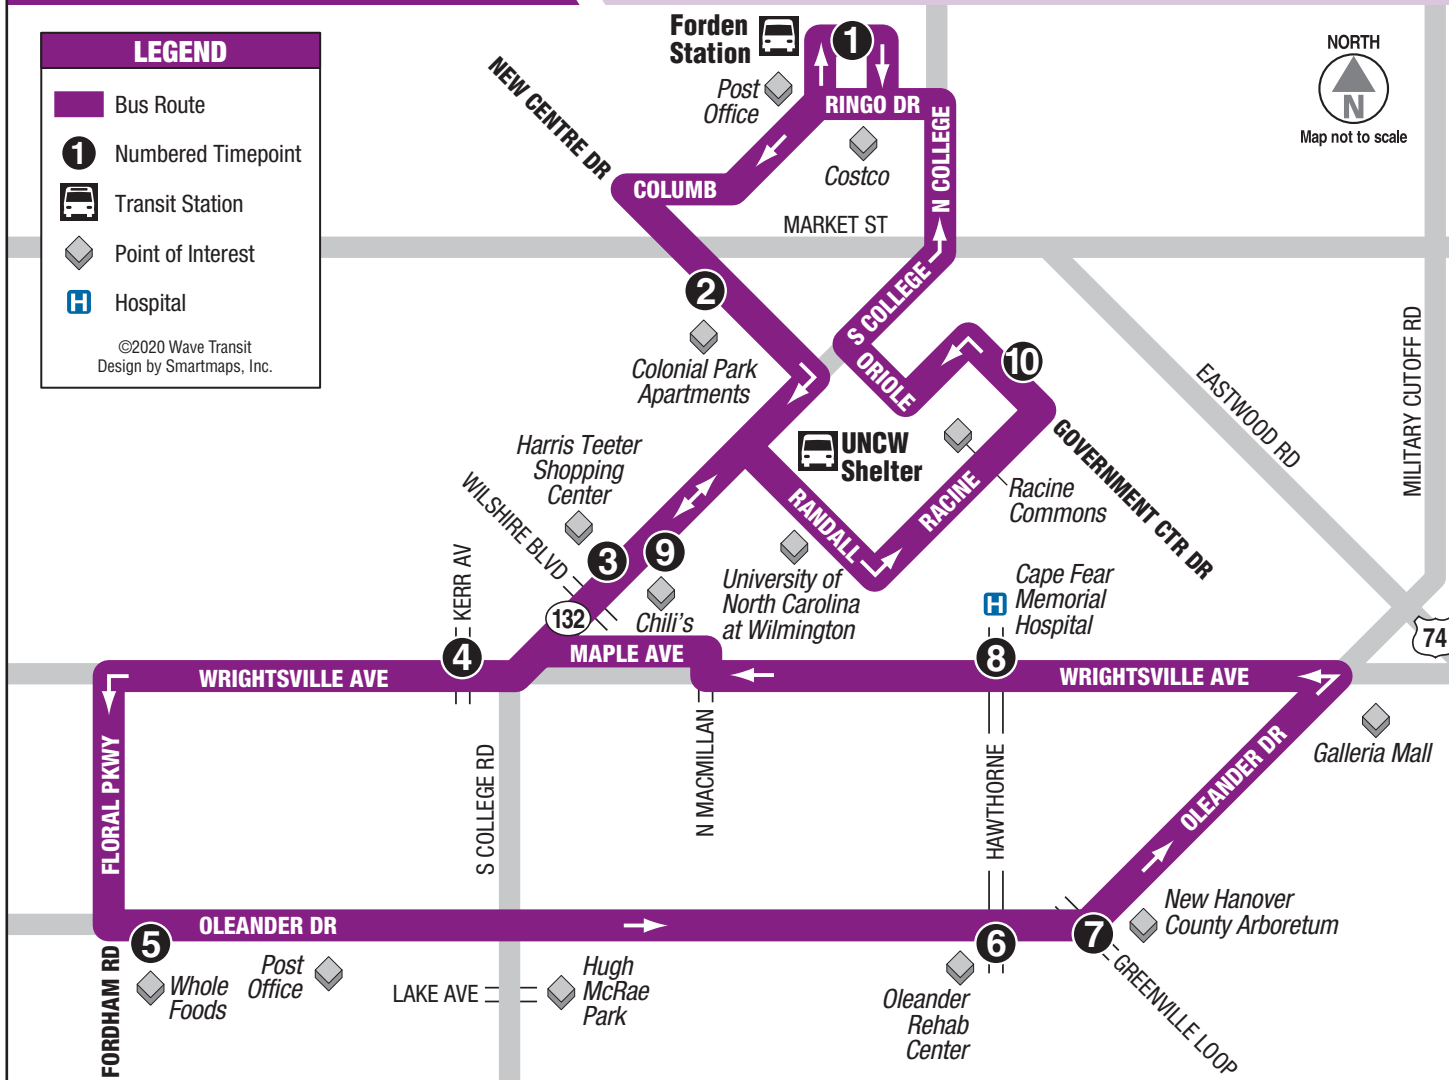

103 Oleander East

Forden Station / UNCW

LEGEND

-  Bus Route
-  Numbered Timepoint
-  Transit Station
-  Point of Interest
-  Hospital

©2020 Wave Transit
Design by Smartmaps, Inc.

Fares

Cash One-Way

- Adult\$2.00
- Senior*\$1.00
- Persons with Disabilities*\$1.00
- Students** (K-12th)\$1.00
- Local College Students**\$1.00
- UNCW Students & Staff** free

* Reduced fares are available to disabled persons, Medicare card holders, and ages 65+ with valid ID.

** Valid ID required.

FARES SUBJECT TO CHANGE WITH NOTICE

www.wavetransit.com
(910) 343-0106

103 Schedule

MONDAY-FRIDAY: 6:00am – 8:00pm (every 60 minutes)
SATURDAY & SUNDAY: 9:00am – 6:00pm (every 60 minutes)

Service operates on 60-minute frequency. Time points indicate the minutes after each hour that a bus will arrive at that location during operating hours. All bus routes return to their starting point (bus stop #1) after leaving bus stop #10.

BUS STOP	TIME	BUS STOP	TIME
1 Forden Station	:00	6 Oleander Dr / Hawthorn Ave (Oleander Rehab Ctr)	:26
2 New Centre Dr at Colonial Park Apartments	:07	7 Oleander Dr / Greenville Loop (Arboretum)	:31
3 College Rd at Harris Teeter Shopping Center	:11	8 Wrightsville Ave / Hawthorne Ave (Hospital)	:37
4 Wrightsville Ave / Kerr Ave	:14	9 College Rd at Chili's Restaurant	:44
5 Oleander Dr / Fordham Rd (Whole Foods)	:18	10 Government Center Dr at Government Center	:50