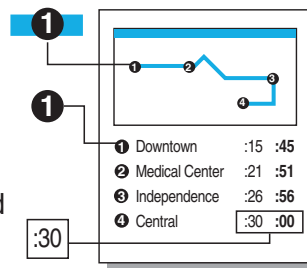

Go Safely

- When riding the bus, please be seated. If you must stand, please hold on to the railing.
- At the bus stop, please stand clear of the curb while the bus is approaching.
- When boarding or alighting, please watch your step, and do not rush.
- Please wait for the bus to leave the bus stop before crossing the street.

INSTRUCTIONS

The bus stops here at listed times.

Look for the matching symbol in the schedule.

The bus stops at each location at the time listed (minutes after the hour).

The bus may stop between timepoints (not all times are listed). Times are always approximate and depend upon traffic and weather conditions.