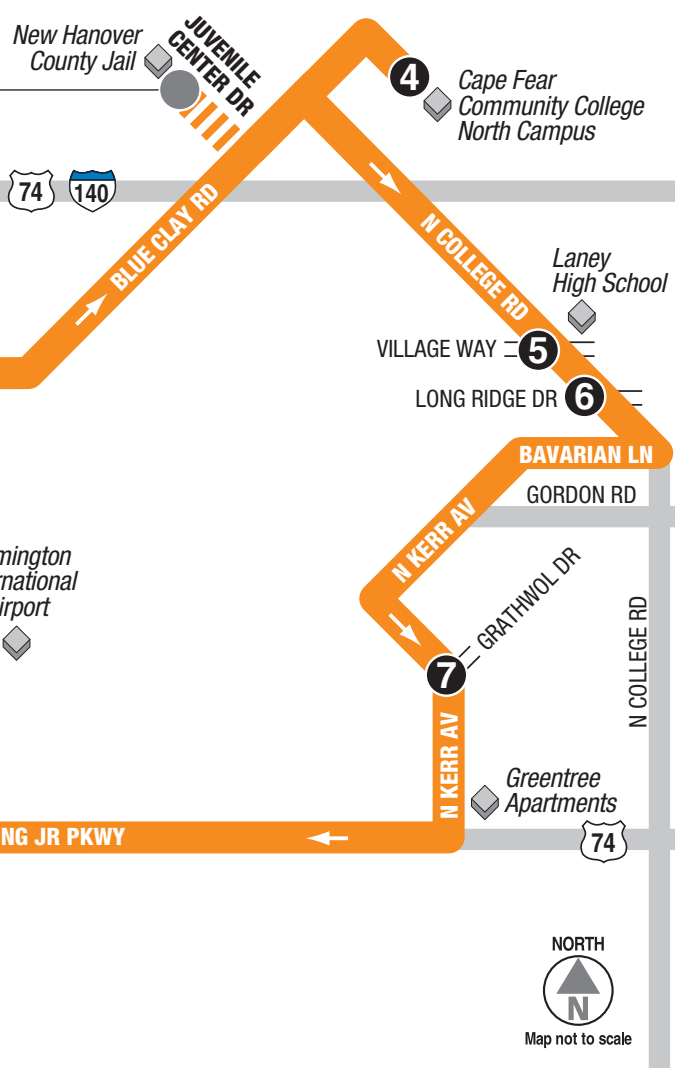

207 North

Padgett Station / VA Clinic / ILM

See information at right for service to Juvenile Center Dr. at New Hanover County Jail.

LEGEND

- Bus Route
- By Request (see note)
- Numbered Timepoint
- Transit Station
- Point of Interest

| BUS STOP | HOURLY | BUS STOP | HOURLY |
|---|--------|---|--------|
| 1 Padgett Station | :00 | 6 N College Rd / Long Ridge Dr (McDonald's) | :29 |
| 2 N Front St / Red Cross St (CFCC Downtown) | :03 | 7 N Kerr Ave / Grathwol Dr | :36 |
| 3 Castle Hayne Rd / Division Dr | :09 | 8 Airport Blvd at Wilmington Internat'l Airport (ILM) | :42 |
| 4 N College Rd at CFCC North Campus | :22 | 9 Airport Blvd at VA Clinic (Gardener Dr) | :46 |
| 5 N College Rd / Village Way (Laney HS) | :27 | 10 N Front St / Harnett St (PPD) | :54 |

Schedule Information

- Forden Station = 505 Cando Street, Wilmington, NC 28405
- Padgett Station = 520 N. 3rd Street, Wilmington, NC 28401
- UNCW Station = Campus of UNCW/Trask Coliseum

- Time points listed on this map are only to assist you in planning your trip. All bus routes have many other bus stops for which you may board. Please see a complete list of all bus stops at www.wavetransit.com.
- Time points indicate the minutes after each hour that a bus will arrive at a specific location.
- Service operates on a 60 minute frequency (Monday-Friday 6:00am-8:00pm).
- The last bus leaves its starting point at 7:00pm and ends at 8:00pm.

ROUTE
207

North

Now
serving
ILM

Route effective January 2020