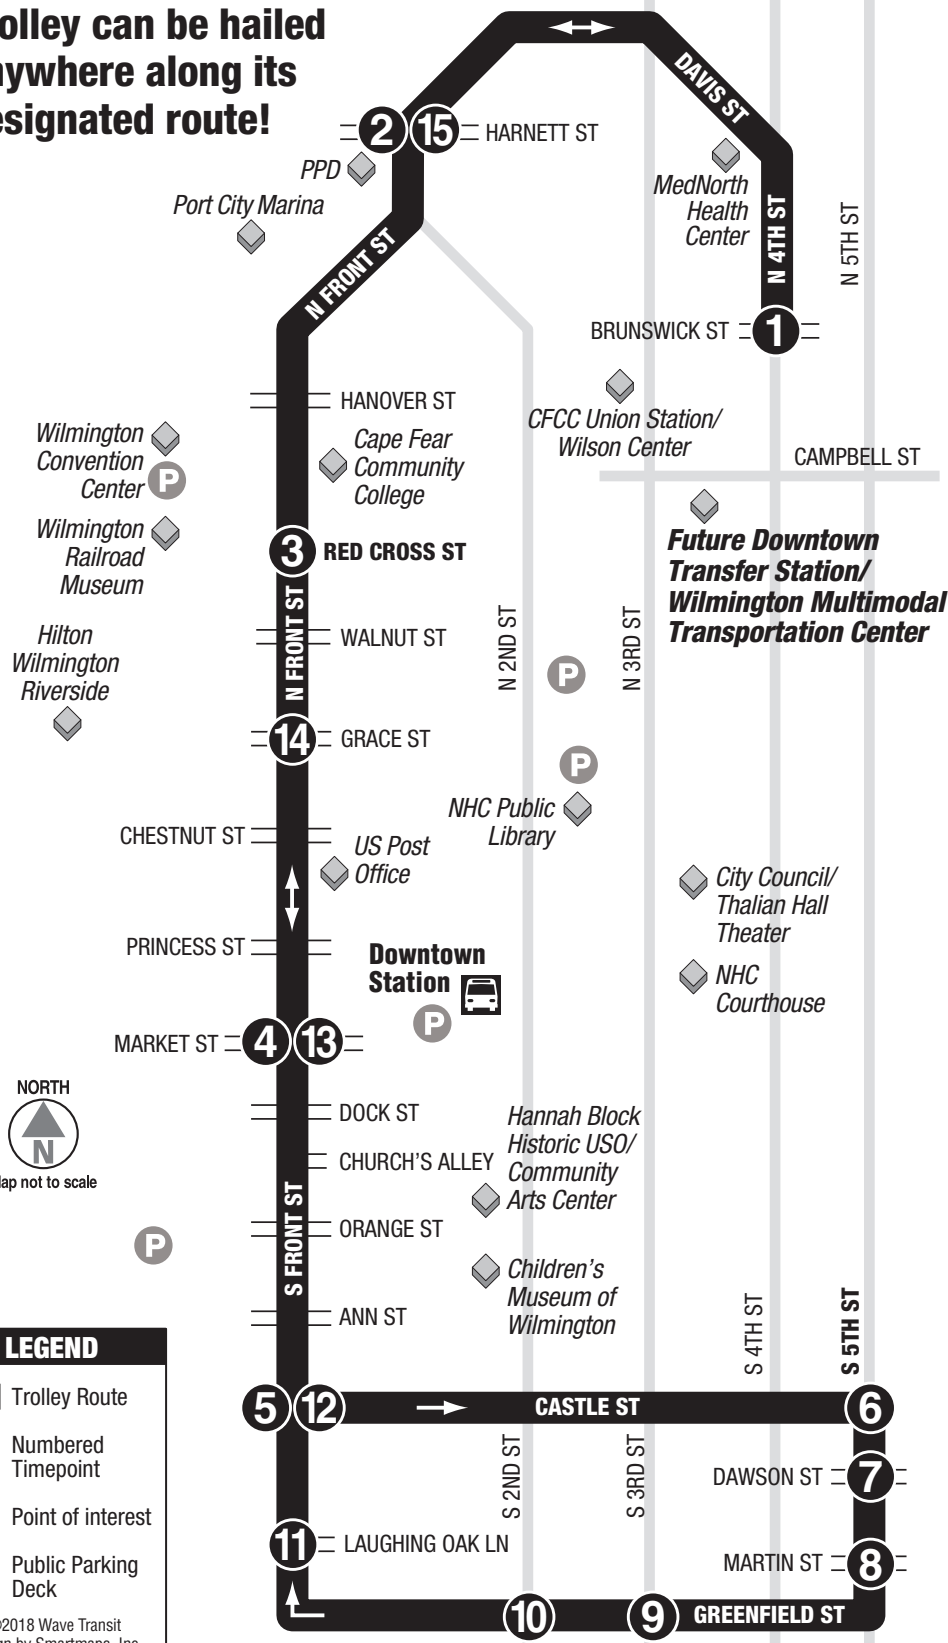

Revised Free Trolley Route - Effective Fall 2018

Trolley can be hailed anywhere along its designated route!

- LEGEND**
- Trolley Route
 - Numbered Timepoint
 - Point of interest
 - Public Parking Deck

©2018 Wave Transit
Design by Smartmaps, Inc.

Revised Free Trolley Route Schedule

Servicing Downtown Wilmington and surrounding districts

MONDAY – FRIDAY: 7:10am – 8:30pm (every 40 minutes)
SATURDAY: 10:30am – 8:30pm (every 40 minutes)
SUNDAY: 10:30am – 5:50pm (every 40 minutes)

Service operates on 40-minute frequency. Time points indicate the minutes after each hour that a trolley will arrive at that location during operating hours. The trolley route returns to its starting point (trolley stop #1) after leaving trolley stop #15.

Trolley can be hailed anywhere along its designated route.

TROLLEY STOPS	TIME			
1 4th / Brunswick	:10	:50	:30	Every other hour starting at 8:30am
2 Front St / Harnett St	:14	:54	:34	Every other hour starting at 8:34am
3 Front St / Red Cross (CFCC)	:17	:57	:37	Every other hour starting at 8:37am
4 Front St / Market St	:19	:59	:39	Every other hour starting at 8:39am
5 Front St / Castle St	:22	:02	:42	Every other hour starting at 8:42am
6 Castle St / 5th St	:26	:06	:46	Every other hour starting at 8:46am
7 5th St / Dawson St	:28	:08	:48	Every other hour starting at 8:48am
8 5th St / Martin St	:31	:11	:51	Every other hour starting at 8:51am
9 Greenfield / 3rd St	:33	:13	:53	Every other hour starting at 8:53am
10 Greenfield / 2nd St	:34	:14	:54	Every other hour starting at 8:54am
11 Front St / Laughing Oak Ln	:37	:17	:57	Every other hour starting at 8:57am
12 Front St / Castle St	:39	:19	:59	Every other hour starting at 8:59am
13 Front St / Market St	:42	:22	:02	Every other hour starting at 9:02am
14 Front St / Grace St	:44	:24	:04	Every other hour starting at 9:04am
15 Front St / Harnett St	:46	:26	:06	Every other hour starting at 9:06am