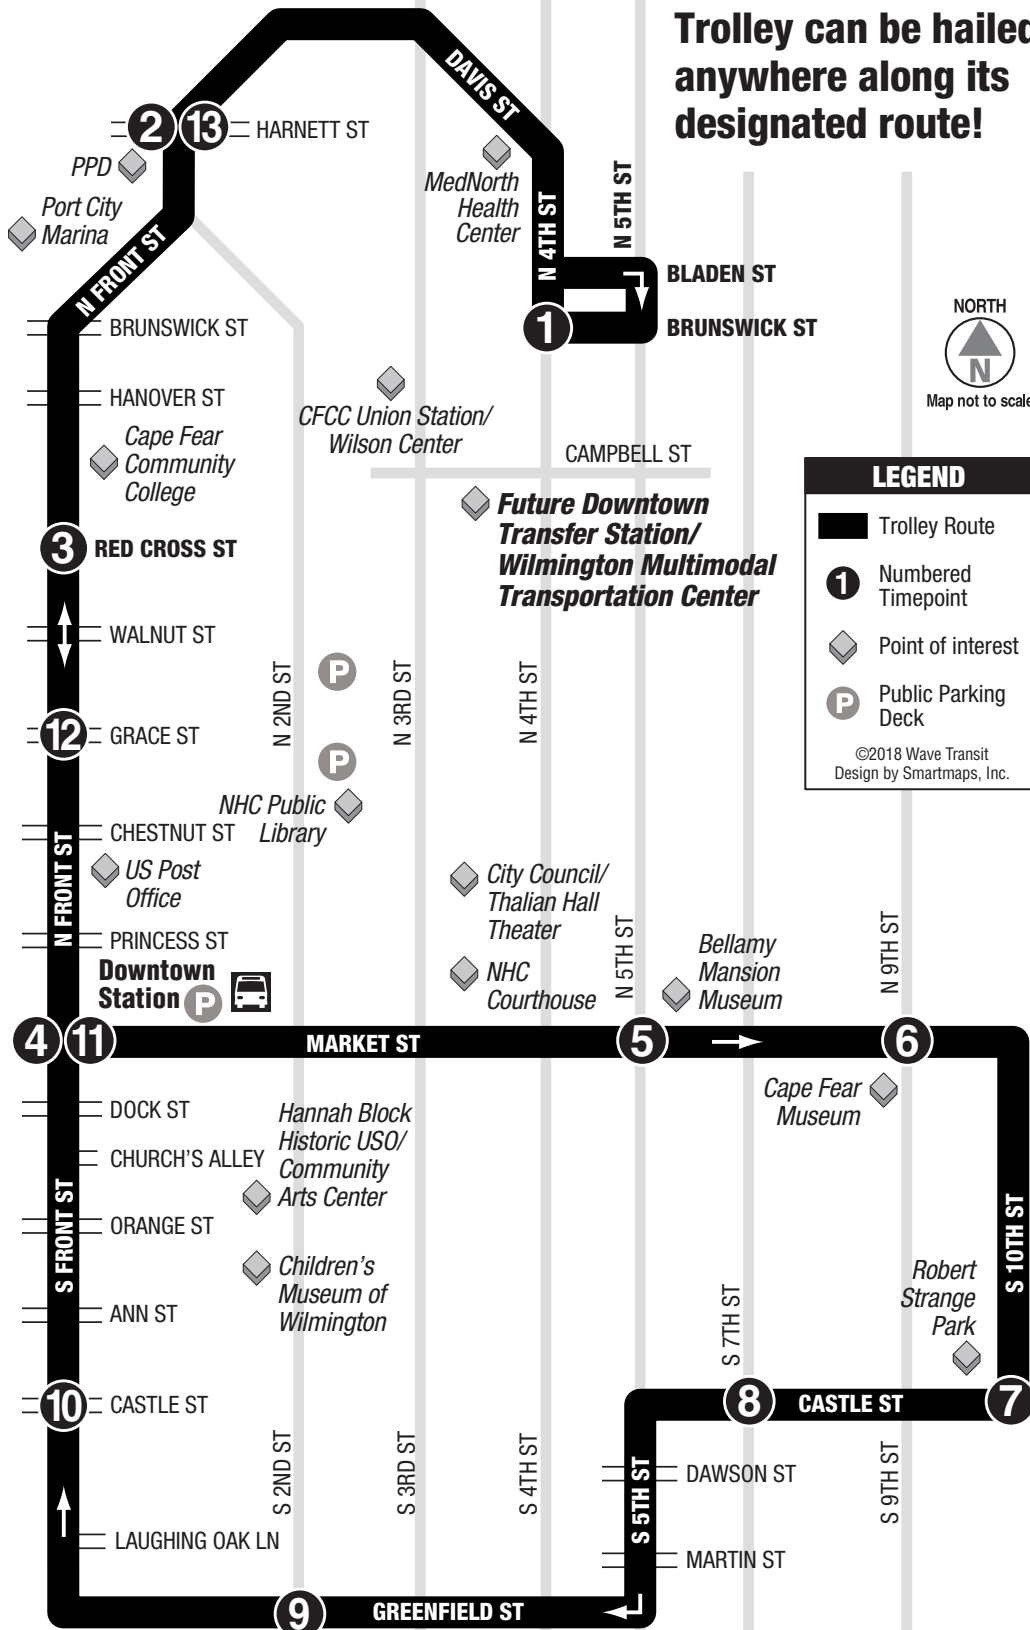

September 2018 Pilot Route

Downtown
Wilmington

**Trolley can be hailed
anywhere along its
designated route!**

LEGEND

- Trolley Route
- Numbered Timepoint
- Point of interest
- Public Parking Deck

©2018 Wave Transit
Design by Smartmaps, Inc.

Pilot Schedule – Free Downtown Trolley

September 2018

MONDAY – FRIDAY: 7:10am – 8:30pm (every 40 minutes)

SATURDAY: 10:30am – 8:30pm (every 40 minutes)

SUNDAY: 10:30am – 5:50pm (every 40 minutes)

Pilot route will operate during the month of September 2018.

Service operates on 40-minute frequency. Time points indicate the minutes after each hour that a trolley will arrive at that location during operating hours. The trolley route returns to its starting point (trolley stop #1) after leaving trolley stop #13.

Trolley can be hailed anywhere along its designated route.

TROLLEY STOPS	TIME		
1 4th / Brunswick	:10	:50	:30 <i>Every other hour starting at 8:30am</i>
2 Front St / Harnett St	:14	:54	:34 <i>Every other hour starting at 8:34am</i>
3 Front St / Red Cross (CFCC)	:17	:57	:37 <i>Every other hour starting at 8:37am</i>
4 Front St / Market St	:19	:59	:39 <i>Every other hour starting at 8:39am</i>
5 Market St / 5th St (Bellamy Mansion Museum)	:23	:03	:43 <i>Every other hour starting at 8:43am</i>
6 Market St / 9th St (Cape Fear Museum)	:26	:06	:46 <i>Every other hour starting at 8:46am</i>
7 10th St / Castle St (Robert Strange Park)	:29	:09	:49 <i>Every other hour starting at 8:49am</i>
8 Castle St / 7th St	:31	:11	:51 <i>Every other hour starting at 8:51am</i>
9 Greenfield / 2nd St	:35	:15	:55 <i>Every other hour starting at 8:55am</i>
10 Front St / Castle St	:39	:19	:59 <i>Every other hour starting at 8:59am</i>
11 Front St / Market St	:42	:22	:02 <i>Every other hour starting at 9:02am</i>
12 Front St / Grace St	:44	:24	:04 <i>Every other hour starting at 9:04am</i>
13 Front St / Harnett St	:46	:26	:06 <i>Every other hour starting at 9:06am</i>