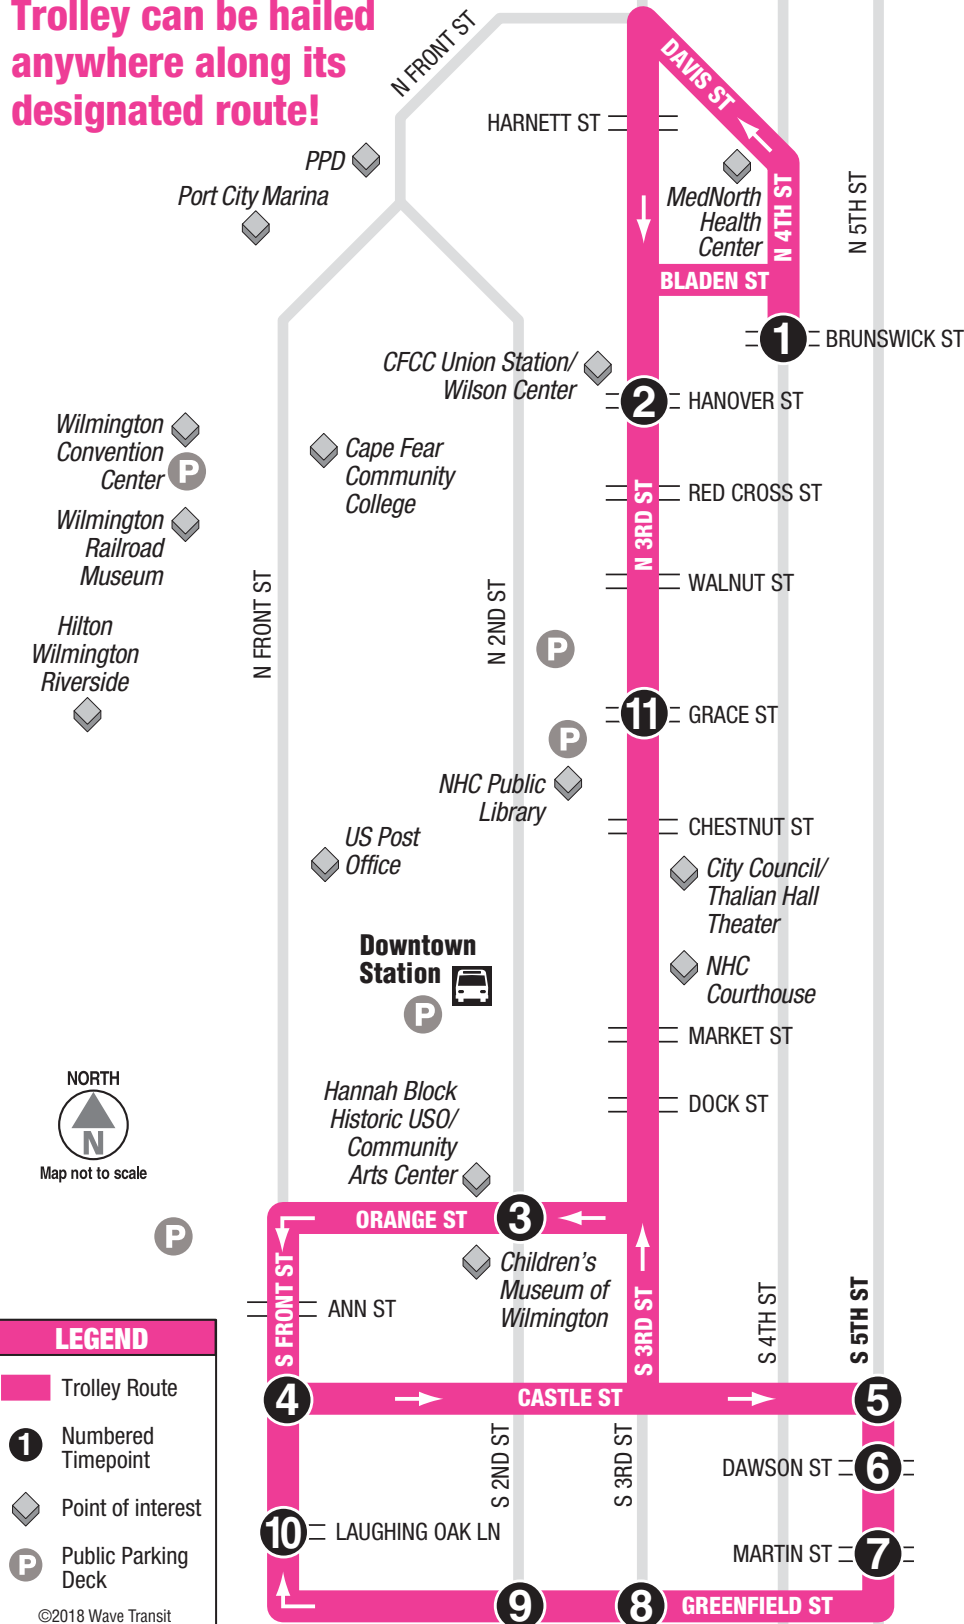

# Azalea Festival Free Trolley Route

Downtown  
Wilmington

Trolley can be hailed  
anywhere along its  
designated route!

# Azalea Festival Free Trolley Schedule

Friday, April 13 – Sunday, April 15

**FRIDAY: 8:00am to 10:00pm (every 22 minutes)**

**SATURDAY: 2:00pm to 10:00pm (every 22 minutes)**

**SUNDAY: 10:30am to 5:30pm (every 22 minutes)**

Service operates on 22-minute frequency. The trolley route returns to its starting point (trolley stop #1) after leaving trolley stop #11.

Trolley can be hailed anywhere along its designated route.

## TROLLEY STOPS

- 1 4th St / Brunswick St
- 2 3rd St / Hanover St (CFCC Union Station/Wilson Center)
- 3 2nd St / Orange St
- 4 Front St / Castle St
- 5 Castle St / 5th St
- 6 5th St / Dawson St
- 7 5th St / Martin St
- 8 Greenfield St / 3rd St
- 9 Greenfield St / 2nd St
- 10 Front St / Laughing Oak Ln
- 11 3rd St / Grace St