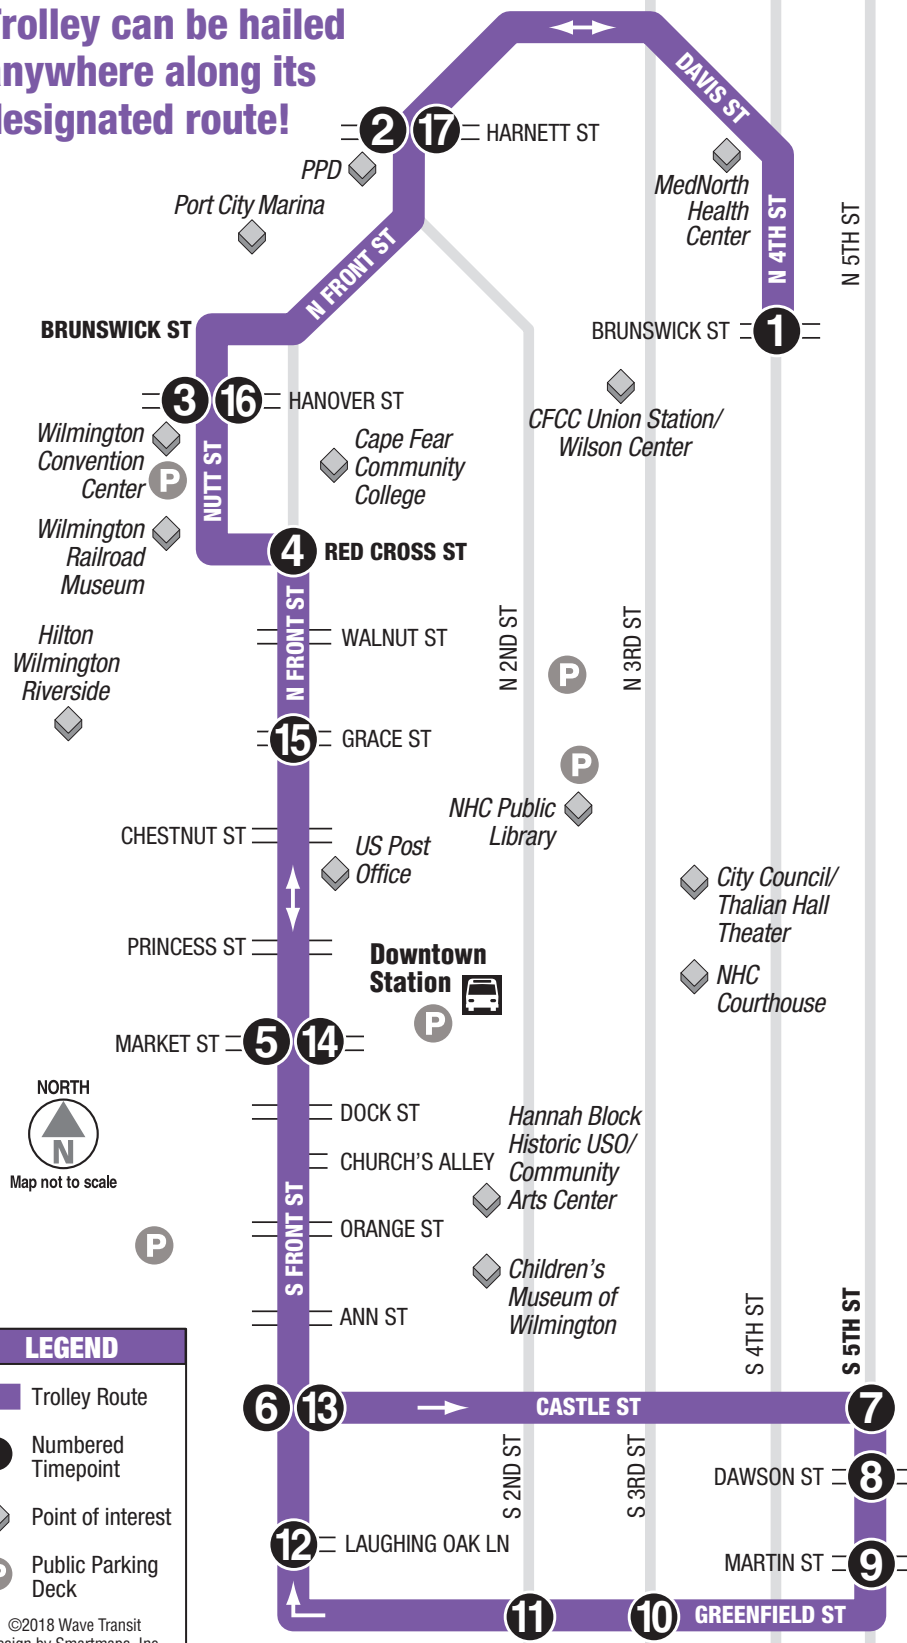

Azalea Festival Free Trolley Route

Downtown
Wilmington

Trolley can be hailed
anywhere along its
designated route!

Azalea Festival Free Trolley Schedule

Monday, April 9 – Thursday, April 12

MONDAY, TUESDAY, WEDNESDAY:

8:00am – 9:00pm (every 45 minutes)

THURSDAY: 8:00am – 10:00pm (every 22 minutes)

Service operates on 45-minute frequency. Time points indicate the minutes after each hour that a trolley will arrive at that location during operating hours. The trolley route returns to its starting point (trolley stop #1) after leaving trolley stop #17.

Trolley can be hailed anywhere along its designated route.

TROLLEY STOPS	TIME	
1 4th St / Brunswick St	:00	:45
2 Front St / Harnett St	:04	:49
3 Nutt St / Hanover St (Wilmington Convention Ctr)	:06	:51
4 Front St / Red Cross St (CFCC)	:08	:53
5 Front St / Market St	:10	:55
6 Front St / Castle St	:12	:57
7 Castle St / 5th St	:16	:01
8 5th St / Dawson St	:18	:03
9 5th St / Martin St	:21	:06
10 Greenfield St / 3rd St	:23	:08
11 Greenfield St / 2nd St	:24	:09
12 Front St / Laughing Oak Ln	:26	:11
13 Front St / Castle St	:28	:13
14 Front St / Market St	:31	:16
15 Front St / Grace St	:33	:18
16 Nutt St / Hanover St (Wilmington Convention Ctr)	:37	:22
17 Front St / Harnett St	:39	:24