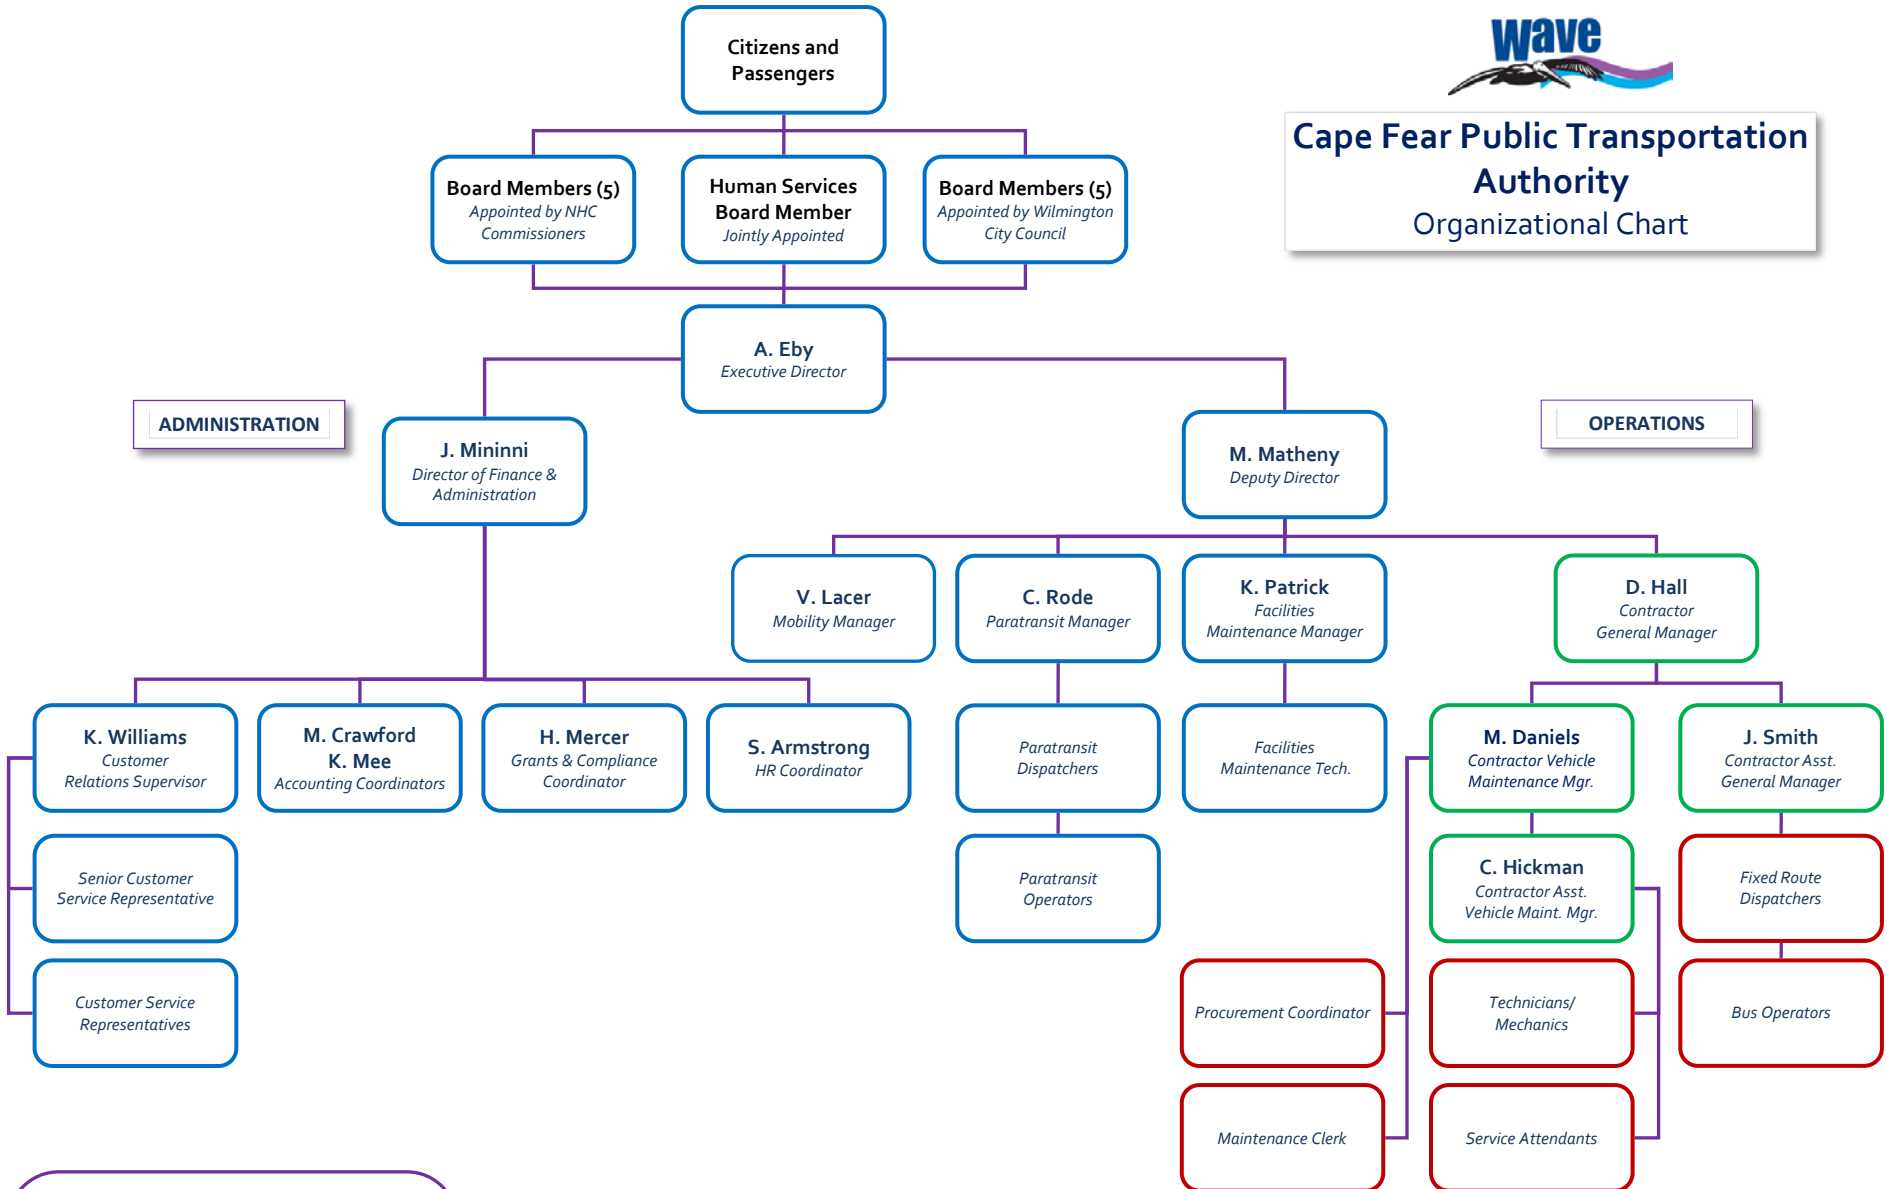

Cape Fear Public Transportation Authority

Organizational Chart

ADMINISTRATION

OPERATIONS

Legend

- CFPTA Cape Fear Public Transportation Authority employee
- FT First Transit employee
- TMW Transit Management of Wilmington employee