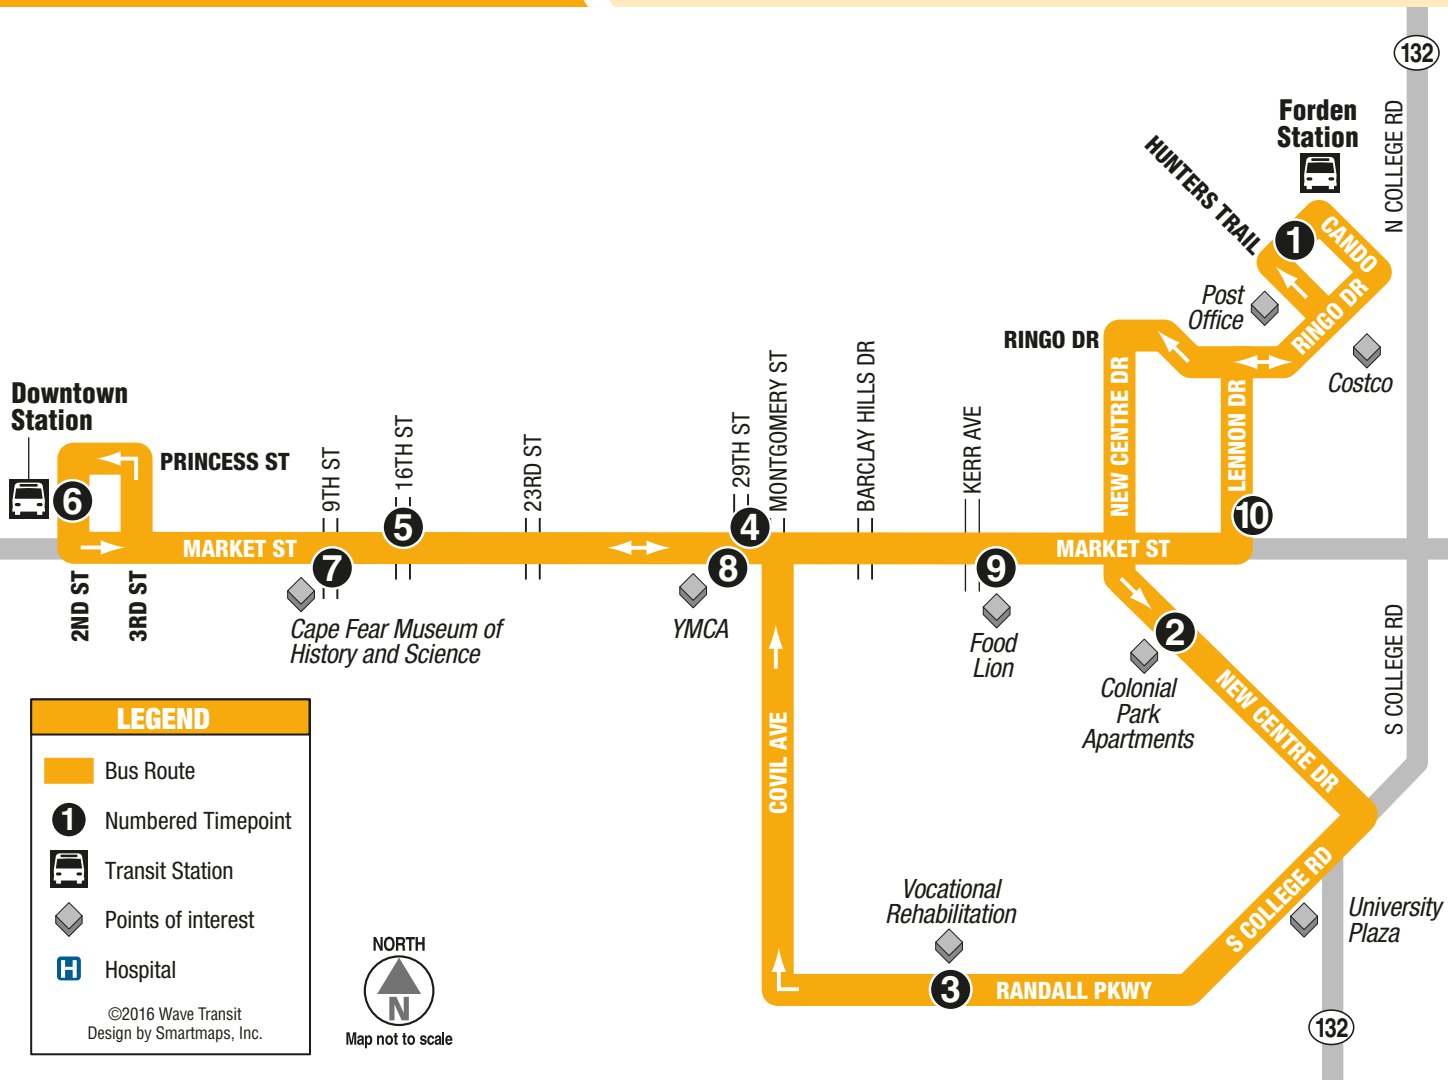

108 Market Street

Forden Station / Downtown Station

Fares Cash One-Way

Adult	\$2.00
Senior*	\$1.00
Persons with Disabilities*	\$1.00
Students** (K-12th)	\$1.00
Local College Students**	\$1.00
UNCW Students & Staff**	free

* Reduced fares are available to disabled persons, Medicare card holders, and ages 65+ with valid ID.

** Valid ID required.

FARES SUBJECT TO CHANGE
WITH NOTICE

www.wavetransit.com

(910) 343-0106

108 Schedule

MONDAY-SATURDAY: 6:00am – 9:00pm (every 60 minutes)

SUNDAY: 9:00am – 6:00pm (every 60 minutes)

Service operates on 60-minute frequency. Time points indicate the minutes after each hour that a bus will arrive at that location during operating hours. All bus routes return to their starting point (bus stop #1) after leaving bus stop #10.

BUS STOP	TIME	BUS STOP	TIME
① Forden Station	:00	⑥ Downtown Station	:28
② New Centre Dr at Colonial Park Apartments	:07	⑦ Market St / 9th St (Cape Fear Museum)	:39
③ Randall Pkwy at Vocational Rehab Building	:16	⑧ Market St at YMCA	:44
④ Market St at 29th St (YMCA)	:22	⑨ Market St / Kerr Ave (Food Lion)	:47
⑤ Market St / 16th St	:24	⑩ Lennon Dr / Market St	:51