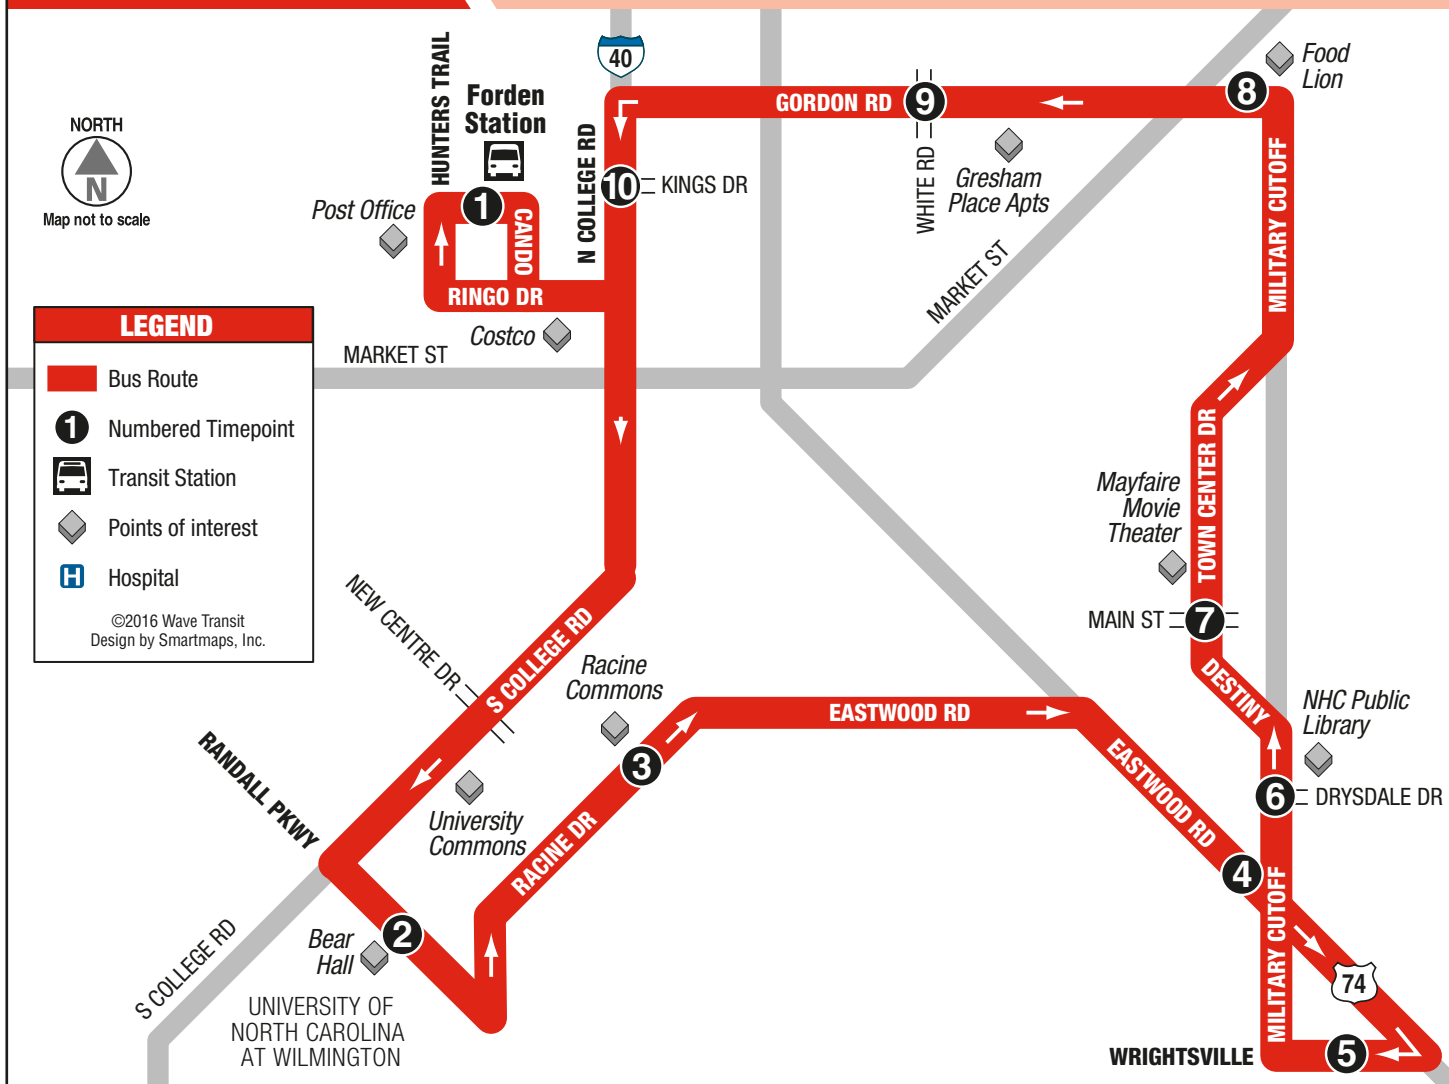

104 Northeast

Forden Station / Mayfaire

LEGEND

- Bus Route
- Numbered Timepoint
- Transit Station
- Points of interest
- Hospital

©2016 Wave Transit
Design by Smartmaps, Inc.

Fares

Cash One-Way

Adult	\$2.00
Senior*	\$1.00
Persons with Disabilities* ...	\$1.00
Students** (K-12th)	\$1.00
Local College Students**	\$1.00
UNCW Students & Staff**	free

* Reduced fares are available to disabled persons, Medicare card holders, and ages 65+ with valid ID.
** Valid ID required.

FARES SUBJECT TO CHANGE WITH NOTICE

www.wavetransit.com
(910) 343-0106

104 Schedule

MONDAY-SATURDAY: 6:00am – 9:00pm (every 60 minutes)
SUNDAY: 9:00am – 6:00pm (every 60 minutes)

Service operates on 60-minute frequency. Time points indicate the minutes after each hour that a bus will arrive at that location during operating hours. All bus routes return to their starting point (bus stop #1) after leaving bus stop #10.

BUS STOP	TIME	BUS STOP	TIME
1 Forden Station	:00	6 Military Cutoff Rd / Drysdale Dr (NHC Library)	:29
2 Randall Pkwy at Bear Hall (UNCW Campus)	:09	7 Town Center Dr / Main St (Mayfaire)	:35
3 Racine Dr at Racine Commons	:13	8 Gordon Rd / Military Cutoff Rd (Food Lion)	:43
4 Eastwood Rd (EB) at Military Cutoff Rd	:20	9 Gordon Rd / White Rd	:49
5 Wrightsville Ave at Galleria Mall Dr	:24	10 N College Rd / Kings Dr	:55