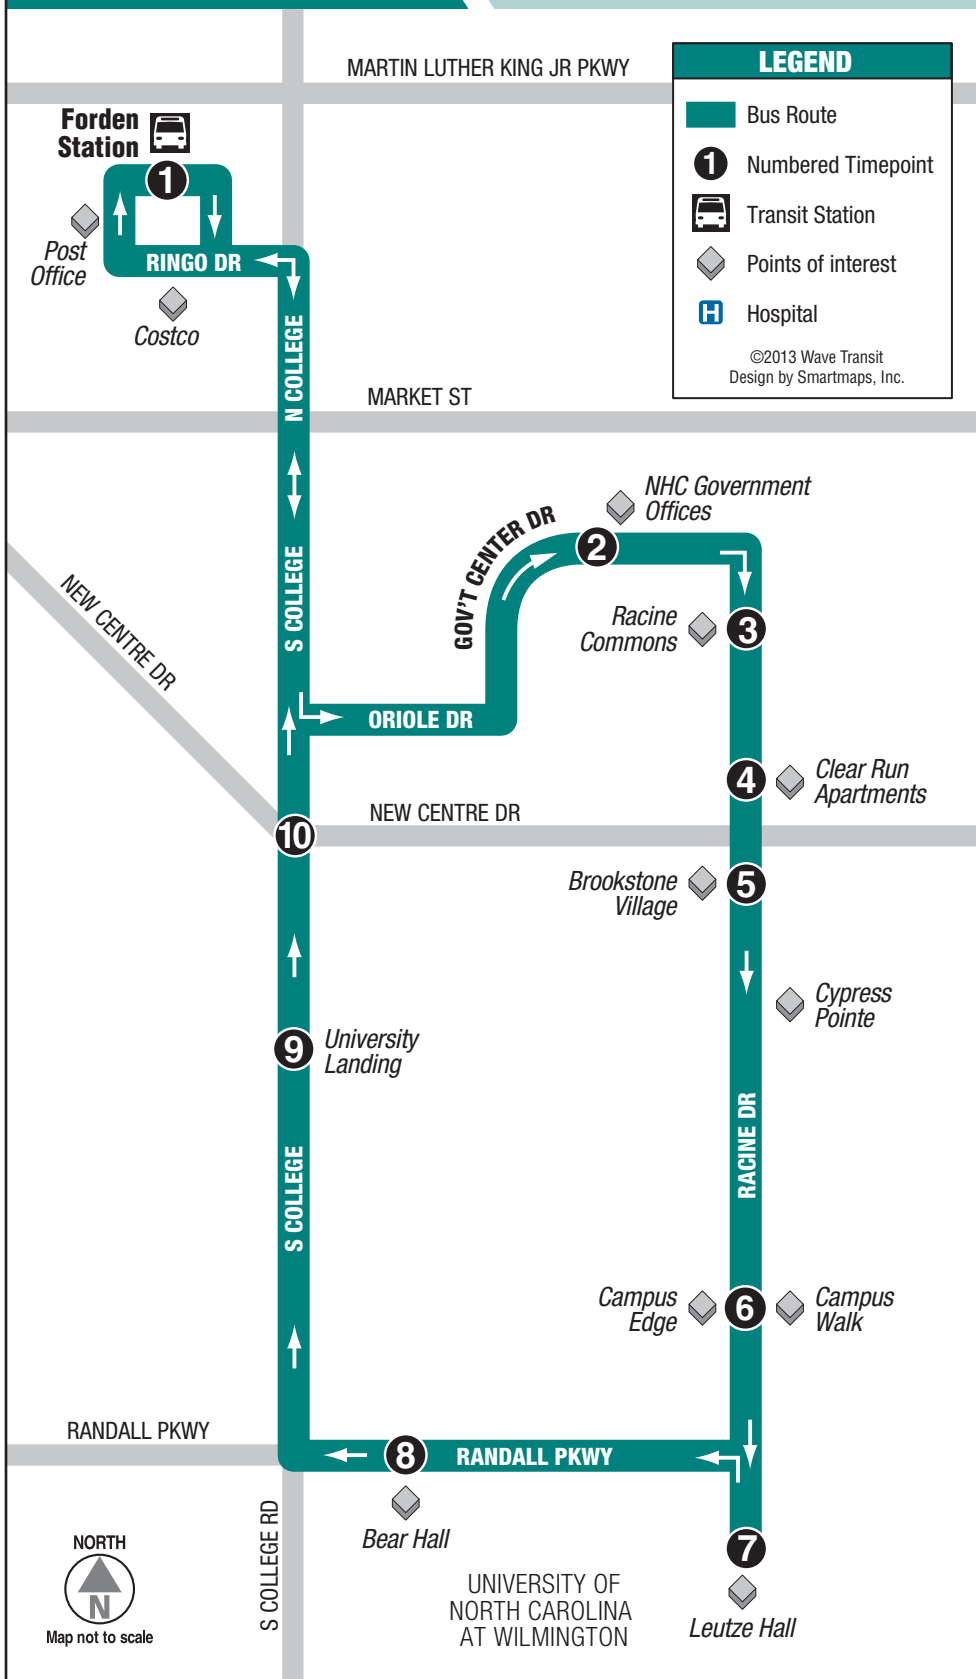

712 UNCW Teal

Forden Station and UNCW

712 UNCW Teal Schedule

MONDAY–FRIDAY: 7:00am – 6:40pm (every 20 minutes)

SATURDAY: NO SERVICE

SUNDAY: NO SERVICE

Service operates on 20-minute frequency.

Time points indicate the minutes after each hour that a bus will arrive at that location during operating hours. All bus routes return to their starting point (bus stop #1) after leaving bus stop #10.

BUS STOP	TIMES		
① Forden Station	:00	:20	:40
② NHC Government Offices	:04	:24	:44
③ Racine Commons	:05	:25	:45
④ Clear Run Apartments	:07	:27	:47
⑤ Brookstone Village	:08	:28	:48
⑥ Campus Edge Apartments	:09	:29	:49
⑦ Leutze Hall (UNCW)	:11	:31	:51
⑧ Bear Hall (UNCW)	:13	:33	:53
⑨ University Landing	:15	:35	:55
⑩ New Centre Dr / S College Rd	:17	:37	:57

Fares Cash One-Way

Adult \$2.00

Senior* (age 65+) \$1.00

Persons with Disabilities* \$1.00

Students** (K–12th) \$1.00

Local College Students** \$1.00

UNCW Students & Staff** free

* Reduced fares are available to disabled persons, Medicare card holders, and ages 65+ with valid ID.

** Valid ID required.

FARES SUBJECT TO CHANGE WITH NOTICE

www.wavetransit.com

(910) 343-0106