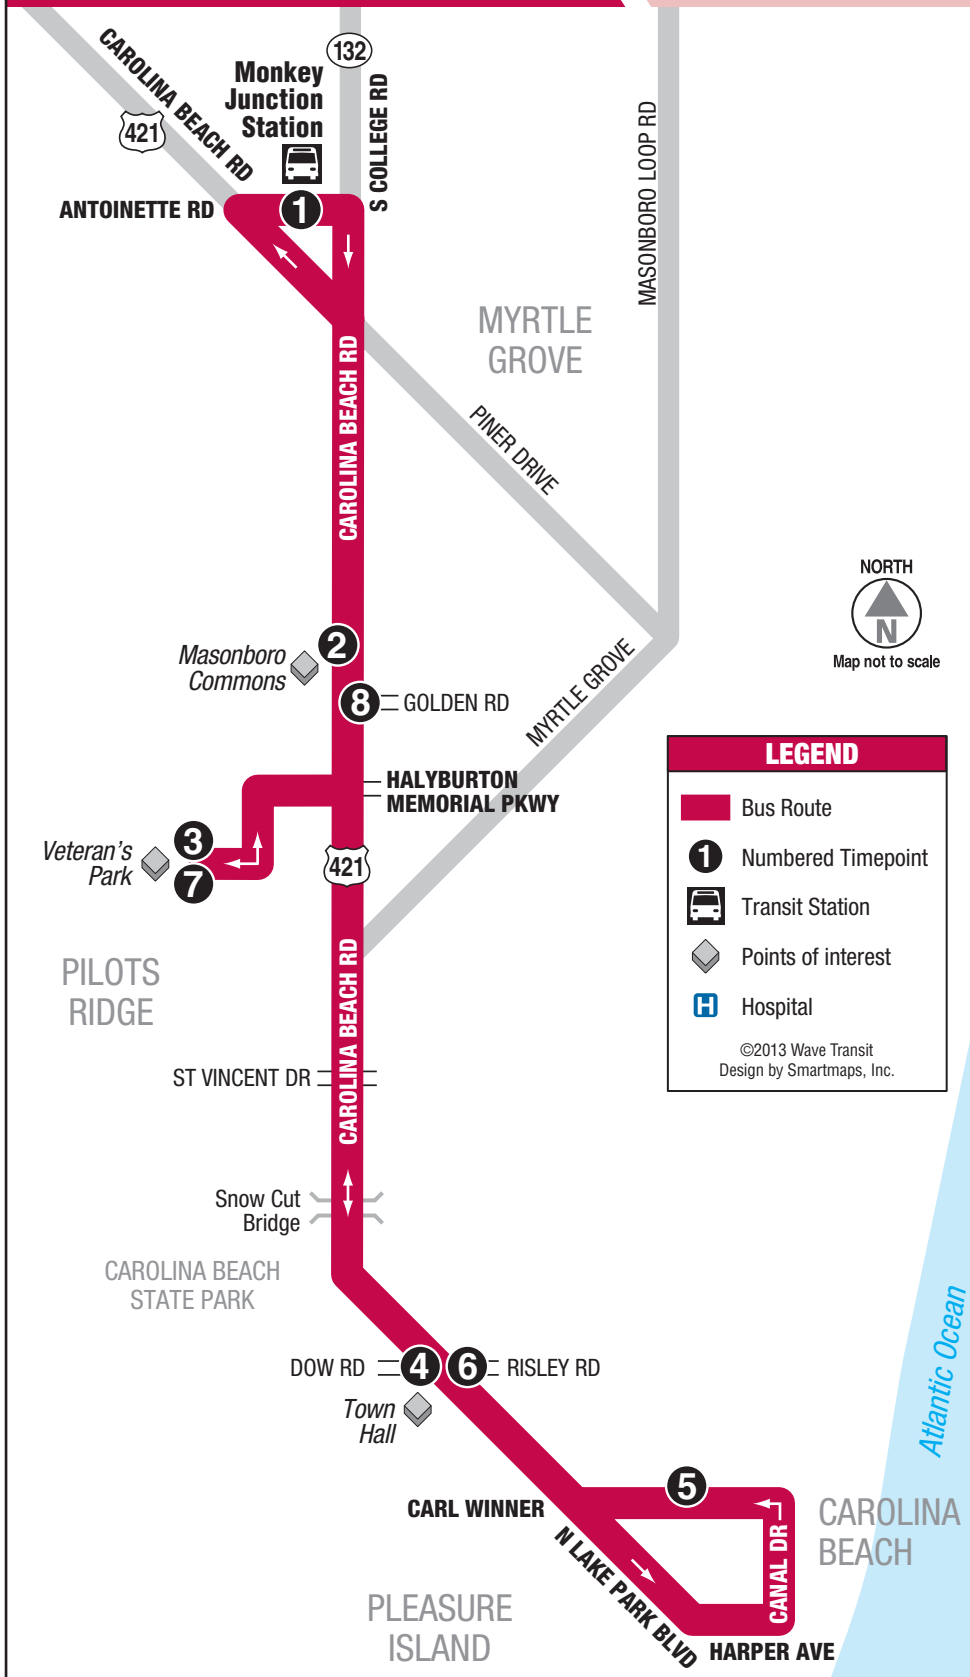

301 Pleasure Island

Monkey Junction

301 Schedule

MONDAY–SATURDAY: 7:30am – 7:30pm (every 3 hours)

SUNDAY: 10:30am – 4:30pm (every 3 hours)

Service operates on a 3-hour frequency. Time points indicate the minutes after the hour that a bus will arrive at that location during operating hours. All bus routes return to their starting point (bus stop #1) after leaving bus stop #8.

BUS STOP	TIME
1 Monkey Junction Wal-Mart	:30
2 Carolina Beach Rd / Masonboro Commons	:37
3 Veteran's Park Visitor Center	:41
4 North Lake Park Blvd at Town Hall	:51
5 Carl Winner / North Lake Park Blvd	:57
6 North Lake Park Blvd / Risley Rd	:59
7 Veteran's Park Visitor Center	:13
8 Carolina Beach Rd / Golden Rd	:17

Fares Cash One-Way

Adult \$2.00

Senior* (age 65+) \$1.00

Persons with Disabilities* \$1.00

Students** (K–12th) \$1.00

Local College Students** \$1.00

UNCW Students & Staff** free

* Reduced fares are available to disabled persons, Medicare card holders, and ages 65+ with valid ID.

** Valid ID required.

FARES SUBJECT TO CHANGE WITH NOTICE

www.wavetransit.com

(910) 343-0106