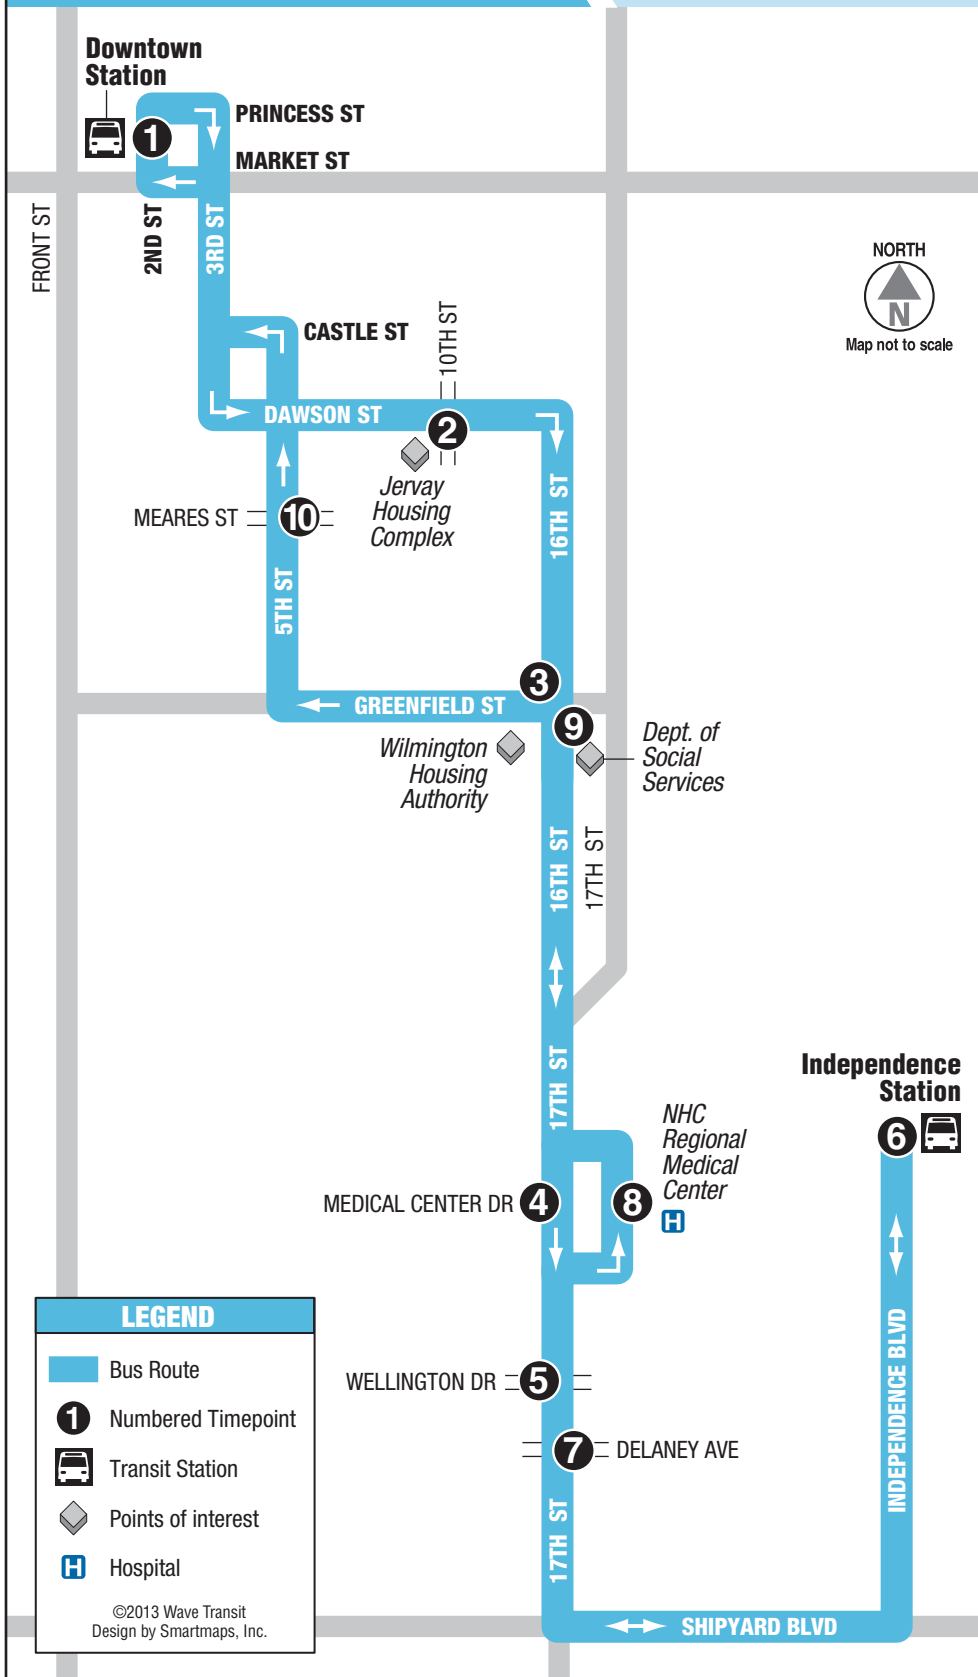

209 Independence

Downtown Station
Independence Station

209 Schedule

MONDAY–FRIDAY: 6:00am – 9:00pm (every 60 minutes)

SATURDAY: 6:00am – 9:00pm (every 60 minutes)

SUNDAY: 9:00am – 6:00pm (every 60 minutes)

Service operates on 60-minute frequency.

Time points indicate the minutes after each hour that a bus will arrive at that location during operating hours. All bus routes return to their starting point (bus stop #1) after leaving bus stop #10.

BUS STOP	TIME
① Downtown Station	:00
② Dawson St / 10th St (Jervay Housing)	:10
③ 16th St / Greenfield St (Housing Authority)	:15
④ 17th St / Medical Center Dr	:20
⑤ 17th St / Wellington Ave	:22
⑥ Independence Station	:30
⑦ 17th St / Delaney Ave	:34
⑧ 17th St / NHRMC Inner Loop Rd	:38
⑨ Greenfield St / 16th St (Social Services)	:42
⑩ 5th St / Meares St	:46

Fares Cash One-Way

Adult \$2.00

Senior* (age 65+) \$1.00

Persons with Disabilities* \$1.00

Students** (K–12th) \$1.00

Local College Students** \$1.00

UNCW Students & Staff** free

* Reduced fares are available to disabled persons, Medicare card holders, and ages 65+ with valid ID.