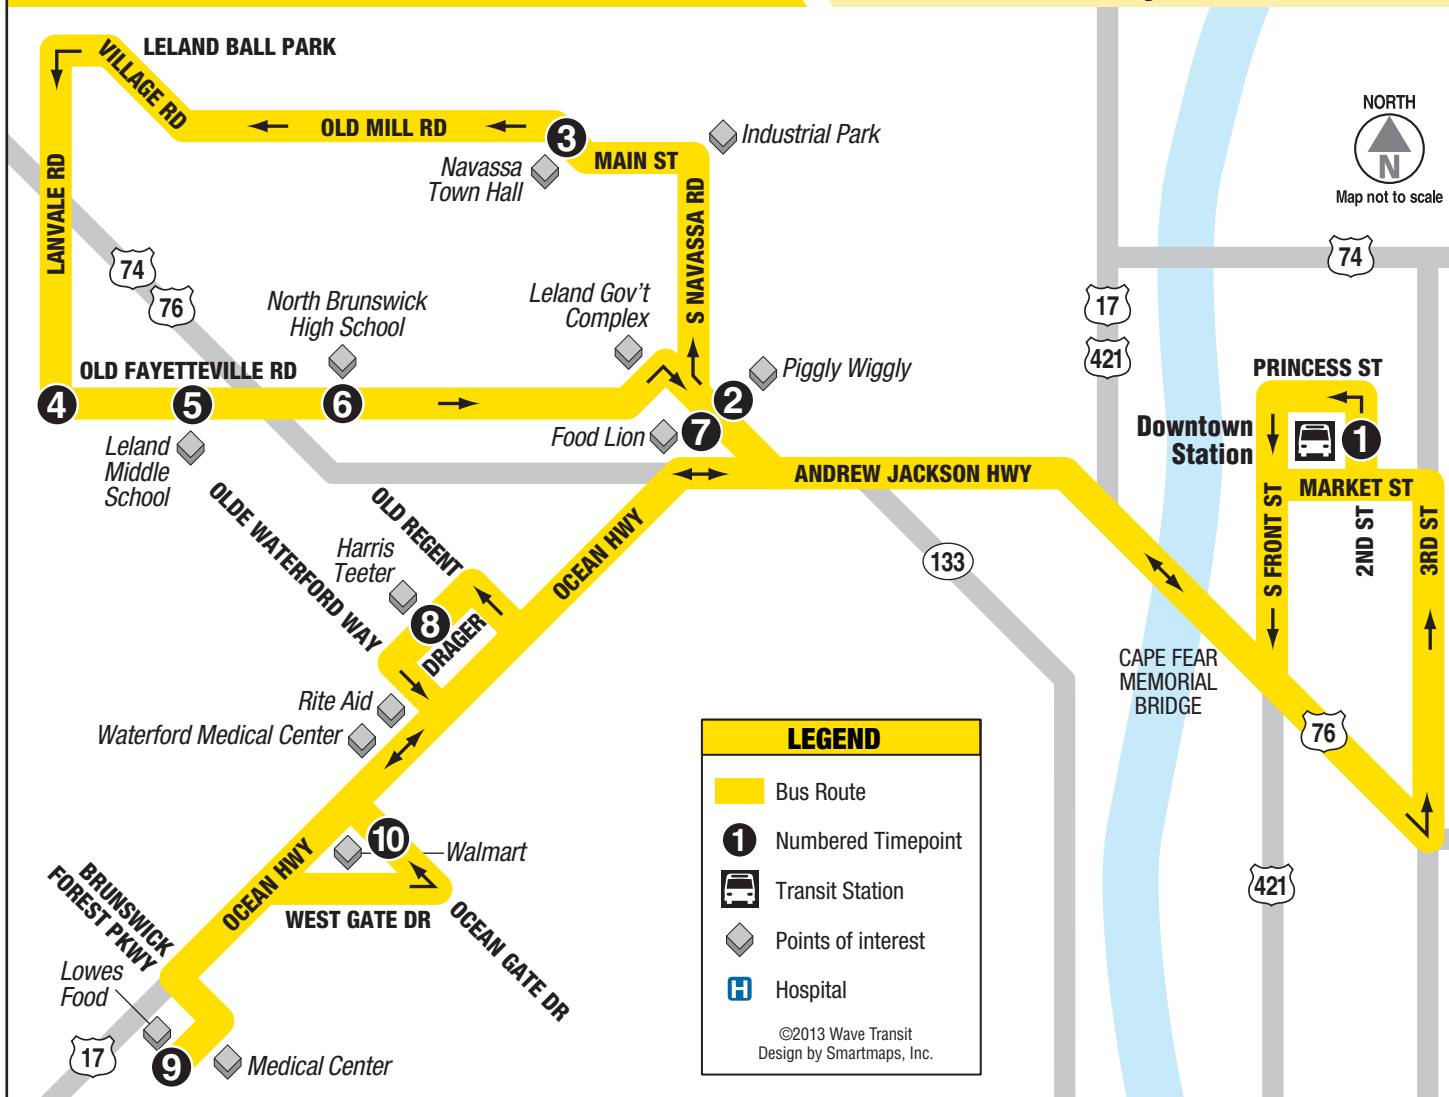

204 Brunswick Connector

Downtown Station
Brunswick County

Fares Cash One-Way

Adult	\$2.00
Senior*	\$1.00
Persons with Disabilities*	\$1.00
Students** (K-12th)	\$1.00
Local College Students**	\$1.00
UNCW Students & Staff**	free

* Reduced fares are available to disabled persons, Medicare card holders, and ages 65+ with valid ID.

** Valid ID required.

FARES SUBJECT TO CHANGE
WITH NOTICE

www.wavetransit.com

(910) 343-0106

204 Schedule

MONDAY-FRIDAY: 6:00am – 6:00pm (every 60 minutes)
SATURDAY and SUNDAY: No Service

Service operates on 60-minute frequency. Time points indicate the minutes after each hour that a bus will arrive at that location during operating hours. All bus routes return to their starting point (bus stop #1) after leaving bus stop #10.

BUS STOP	HOURLY	BUS STOP	HOURLY
① Downtown Station	:00	⑥ Old Fayetteville Rd at North Brunswick High School	:26
② Village Rd / Fairview Rd	:07	⑦ Village Rd at Food Lion Shopping Plaza	:30
③ Main St / Old Mill Rd	:14	⑧ Drager Dr at Harris Teeter	:34
④ Old Fayetteville Rd / Lanvale Rd	:20	⑨ Brunswick Village Blvd Roundabout	:38
⑤ Old Fayetteville Rd at Leland Middle School	:24	⑩ West Gate Dr at Walmart	:42