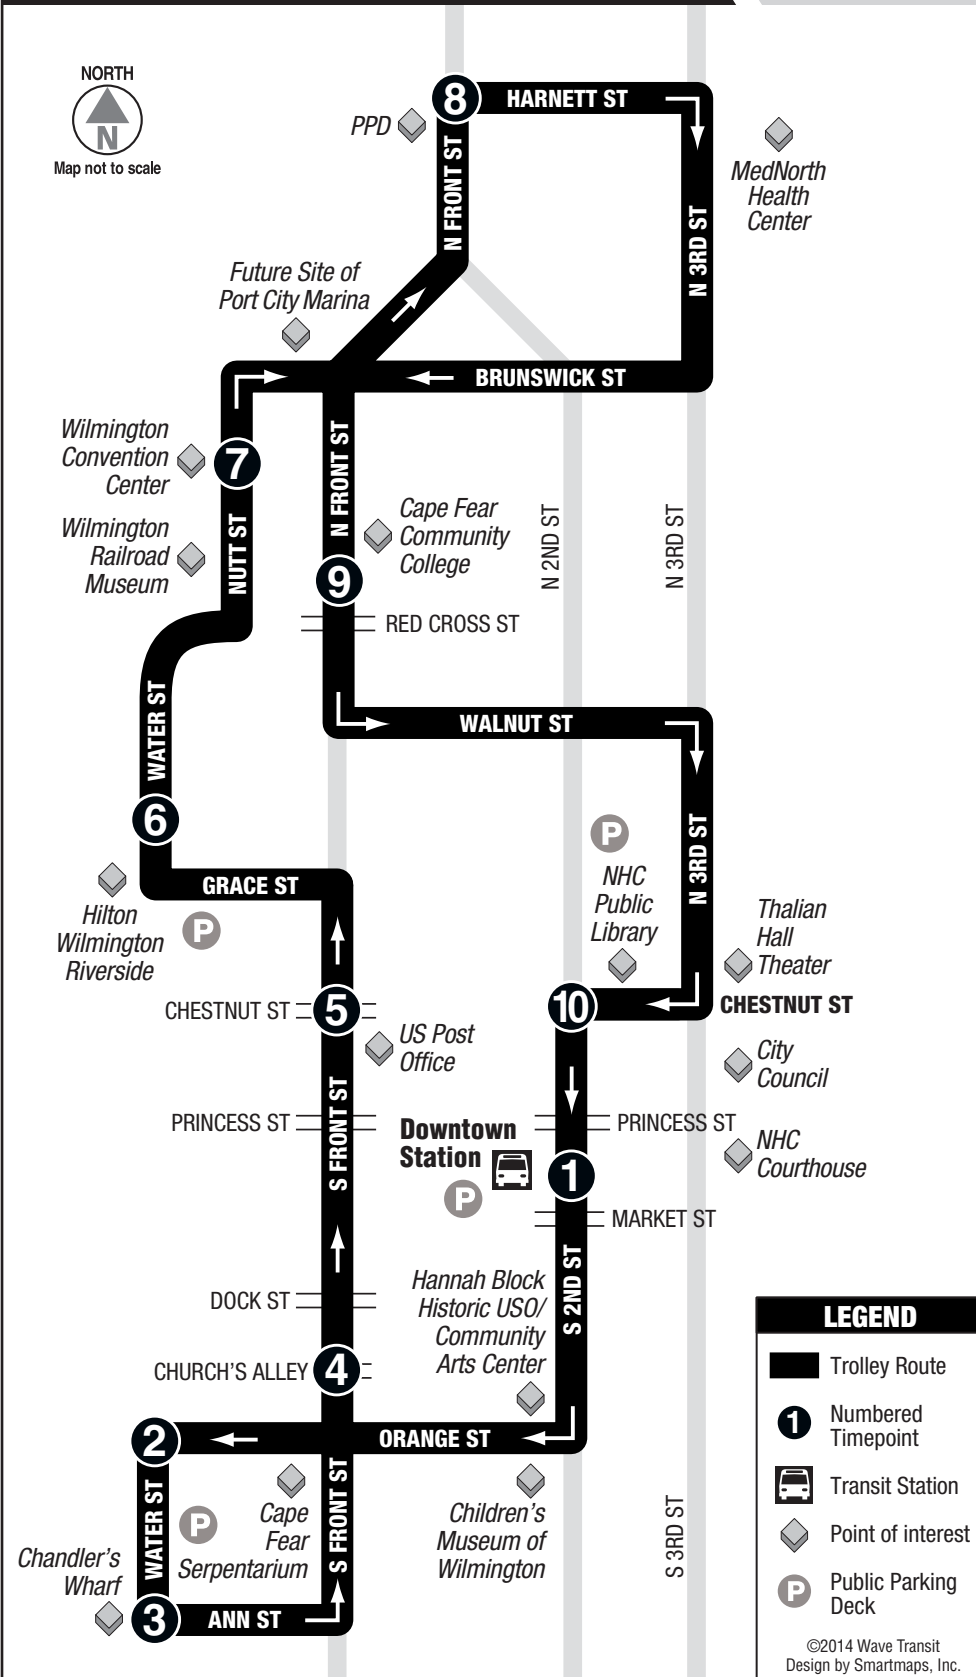

Free Downtown Trolley Route

Downtown Wilmington

Free Downtown Trolley Schedule

MONDAY–FRIDAY: 7:10am – 8:50pm (every 20 minutes)

SATURDAY: 10:30am – 8:50pm (every 20 minutes)

SUNDAY: 10:30am – 5:30pm (every 20 minutes)

Service operates on 20-minute frequency. Time points indicate the minutes after each hour that a trolley will arrive at that location during operating hours. The trolley route returns to its starting point (trolley stop #1) after leaving trolley stop #10.

TROLLEY STOPS	TIME
1 Downtown Station	:10 :30 :50
2 Orange St / Water St	:12 :32 :52
3 Water St / Ann St	:14 :34 :54
4 Front St at Church's Alley	:15 :35 :55
5 Front St / Chestnut St (US Post Office)	:17 :37 :57
6 Water St at Hilton Wilmington Riverside	:18 :38 :58
7 Nutt St at Wilmington Convention Center	:19 :39 :59
8 Front St / Harnett St (PPD)	:20 :40 :00
9 Front St / Red Cross St (Cape Fear CC)	:23 :43 :03
10 Chestnut St / 2nd St (NHC Public Library)	:26 :46 :06

Wave Transit Fares for Fixed Route Bus Service

Cash One-Way

Downtown Trolley **FREE**

Adult **\$2.00**

Senior* (age 65+) **\$1.00**

Persons with Disabilities* ... **\$1.00**

Students** (K–12th) **\$1.00**

Local College Students** **\$1.00**