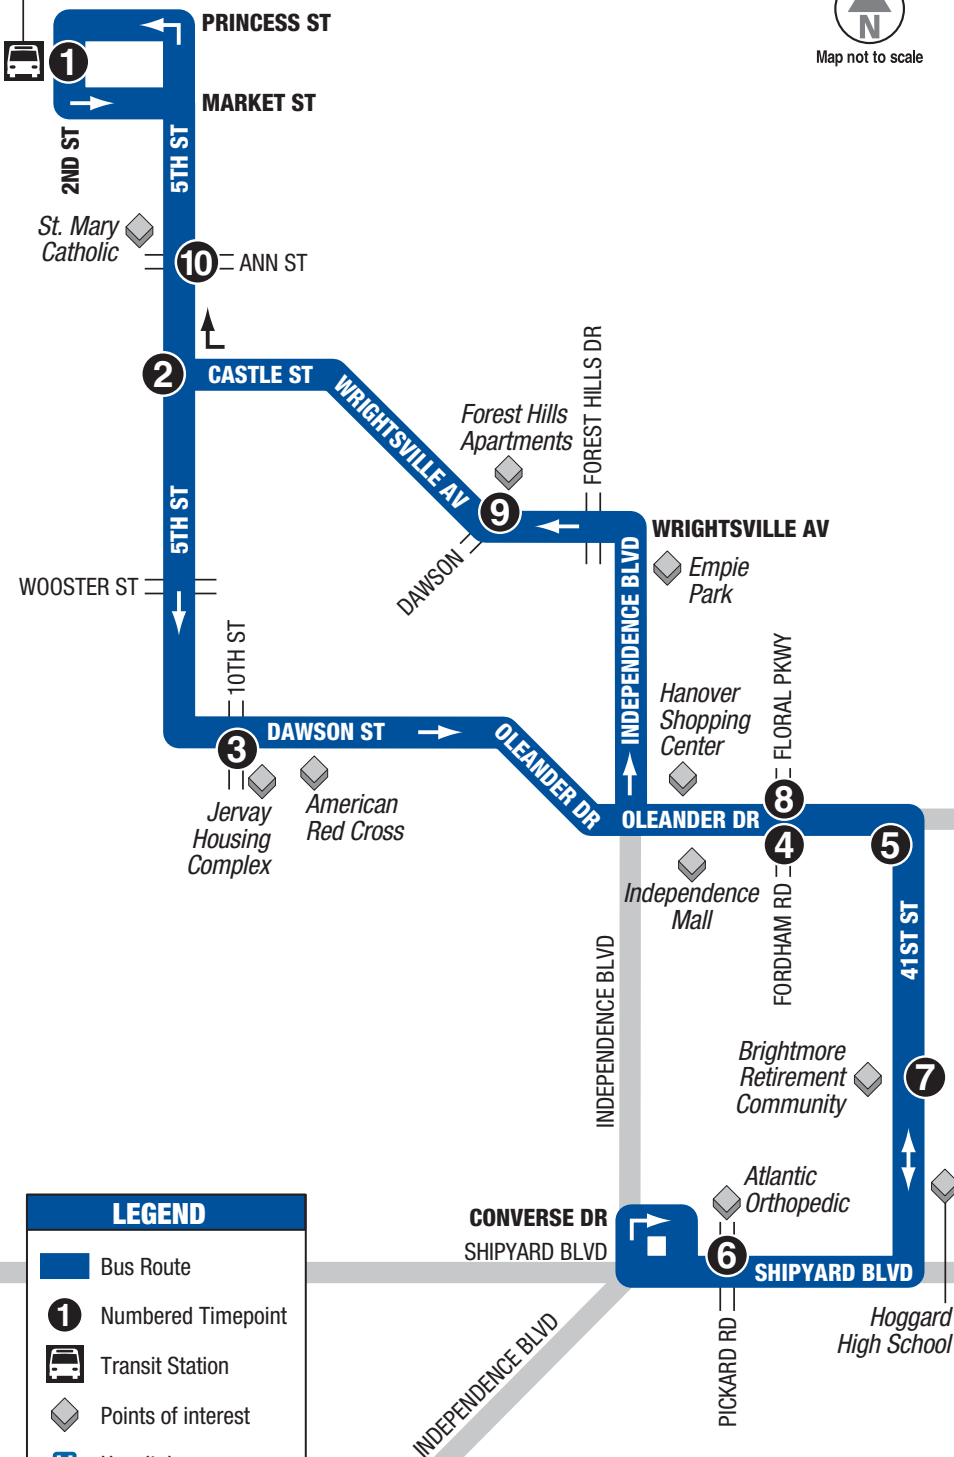

202 Oleander West

Downtown Station

Downtown Station

LEGEND

- Bus Route
- Numbered Timepoint
- Transit Station
- Points of interest
- Hospital

©2013 Wave Transit
Design by Smartmaps, Inc.

202 Schedule

MONDAY–FRIDAY: 6:00am – 9:00pm (every 60 minutes)

SATURDAY: 6:00am – 9:00pm (every 60 minutes)

SUNDAY: 9:00am – 6:00pm (every 60 minutes)

Service operates on 60-minute frequency. Time points indicate the minutes after each hour that a bus will arrive at that location during operating hours. All bus routes return to their starting point (bus stop #1) after leaving bus stop #10.

BUS STOP	TIME
1 Downtown Station	:00
2 5th St / Castle St	:05
3 Dawson St / 10th St	:09
4 Oleander Dr / Fordham Rd (Whole Foods)	:17
5 41st St / Oleander Dr	:18
6 Shipyard Blvd / Pickard Rd	:25
7 41st at Brightmore Retirement Community	:32
8 Oleander Dr / Floral Pkwy	:39
9 Wrightsville Ave / Dawson St	:43
10 5th St / Ann St	:53

FARES SUBJECT TO CHANGE WITH NOTICE

www.wavetransit.com
(910) 343-0106