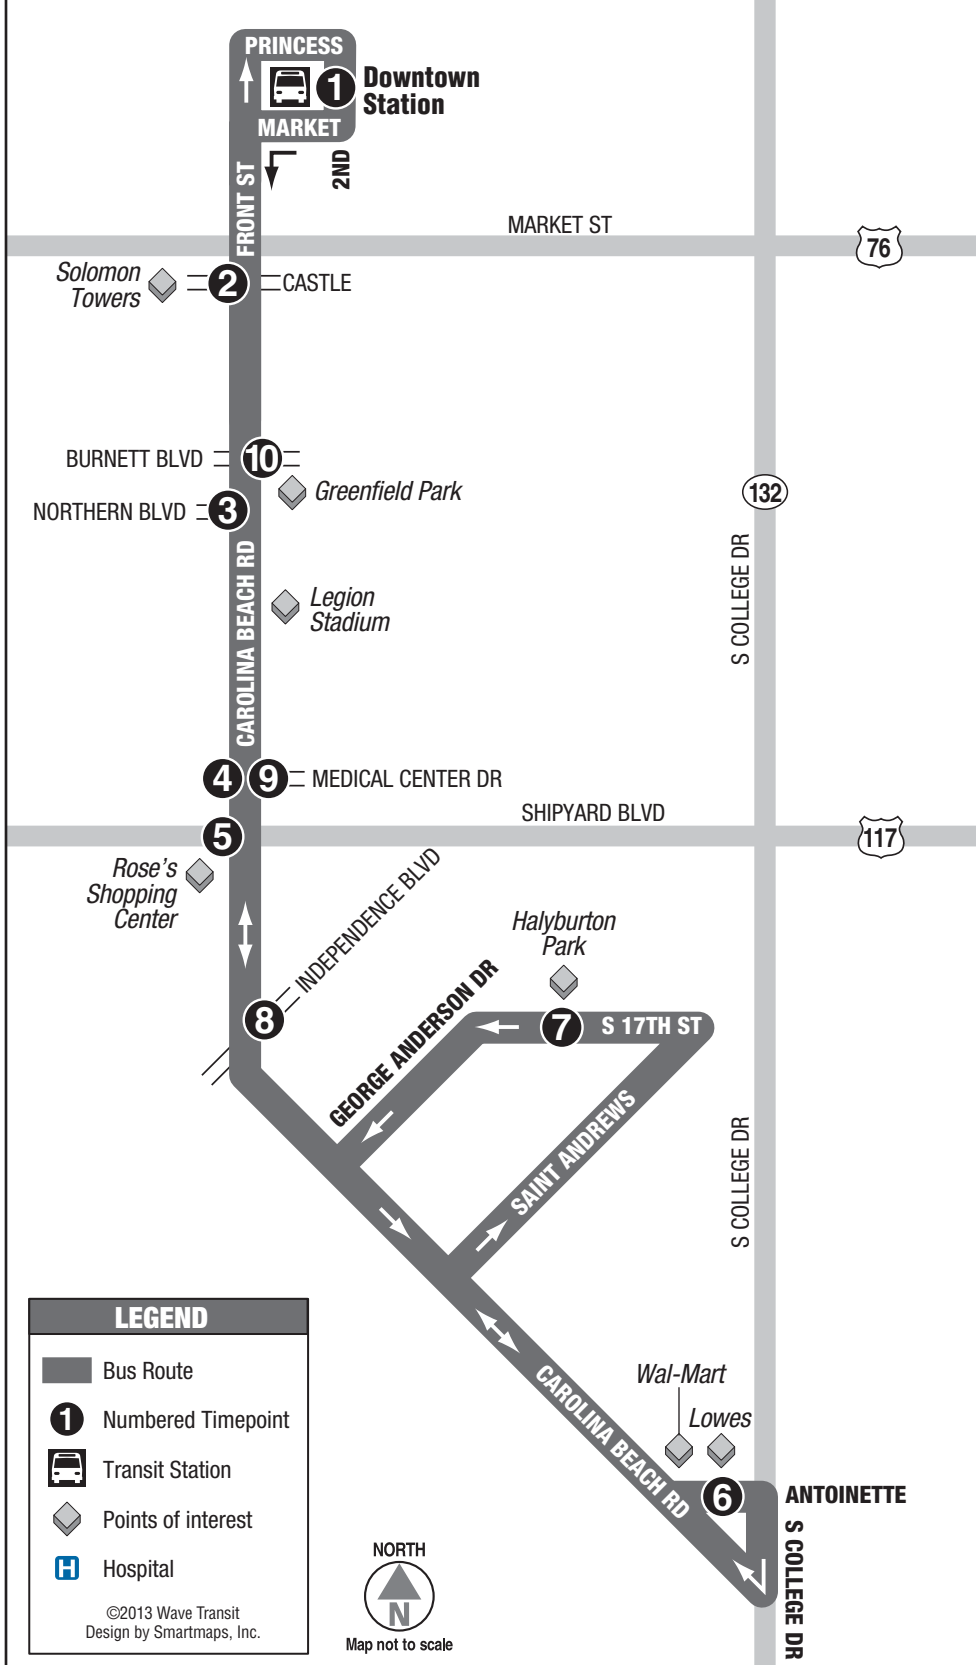

201 Carolina Beach Rd

Downtown Station

LEGEND

- Bus Route
- Numbered Timepoint
- Transit Station
- Points of interest
- Hospital

©2013 Wave Transit
Design by Smartmaps, Inc.

201 Schedule

MONDAY–FRIDAY: 6:00am – 9:00pm (every 60 minutes)
SATURDAY: 6:00am – 9:00pm (every 60 minutes)
SUNDAY: 9:00am – 6:00pm (every 60 minutes)

Service operates on 60-minute frequency.

Time points indicate the minutes after each hour that a bus will arrive at that location during operating hours. All bus routes return to their starting point (bus stop #1) after leaving bus stop #10.

BUS STOP	TIME
1 Downtown Station	:00
2 Front St / Castle St	:02
3 Carolina Beach Rd / Northern Blvd	:07
4 Carolina Beach Rd / Medical Center Dr	:11
5 Carolina Beach Rd / Shipyard Blvd	:13
6 Monkey Junction Wal-Mart	:27
7 17th St / Halyburton Park Dr	:34
8 Carolina Beach Rd / Independence Blvd	:39
9 Carolina Beach Rd / Medical Center Dr	:44
10 Carolina Beach Rd / Burnett Blvd	:48