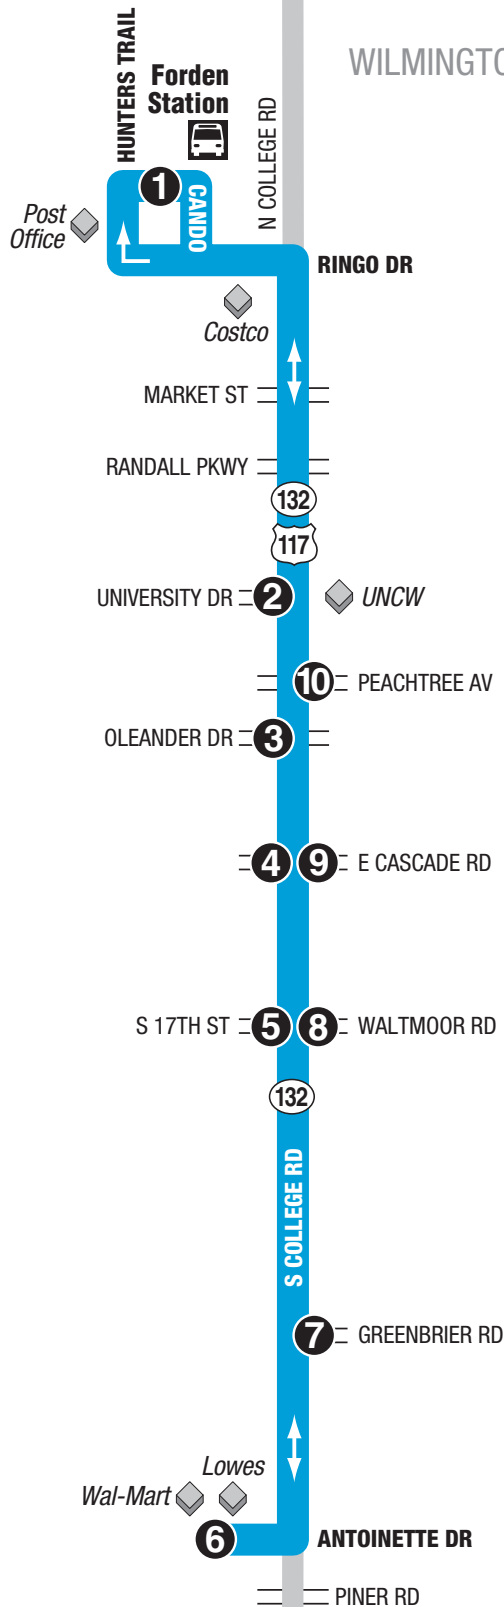

## Forden Station

LEGEND	
	Bus Route
	Numbered Timepoint
	Transit Station
	Points of interest
	Hospital

©2013 Wave Transit  
Design by Smartmaps, Inc.

# 107 Schedule

**MONDAY–FRIDAY:** 6:00am – 9:00pm (see deviation below)

**SATURDAY:** 6:00am – 9:00pm (see deviation below)

**SUNDAY:** 9:00am – 6:00pm (see deviation below)

**Service operates on 60-minute frequency.** All bus routes return to their starting point (bus stop #1) after leaving bus stop #10.  
**Route deviates to 301 Pleasure Island** every 120 minutes during the hours of 7:00am, 10:00am, 1:00pm, 4:00pm and 7:00pm Monday-Saturday. (Every 120 minutes during the hours of 7:00am, 10:00am, 1:00pm and 4:00pm Sunday.)

BUS STOP	TIMES
<b>1</b> Forden Station	:00
<b>2</b> College Rd / University Dr	:06
<b>3</b> College Rd / Oleander Dr	:10
<b>4</b> College Rd / East Cascade Rd	:14
<b>5</b> College Rd / South 17th St	:19
<b>6</b> Monkey Junction Wal-Mart	:25
<b>7</b> College Rd / Greenbrier Rd	:33
<b>8</b> College Rd / Waltmoor Rd	:37
<b>9</b> College Rd / East Cascade Rd	:41
<b>10</b> College Rd / Peachtree	:50

## Fares Cash One-Way

Adult ..... \$2.00

Senior\* (age 65+) ..... \$1.00

Persons with Disabilities\* .... \$1.00

Students\*\* (K–12th) ..... \$1.00

Local College Students\*\* ..... \$1.00

UNCW Students & Staff\*\* ..... free