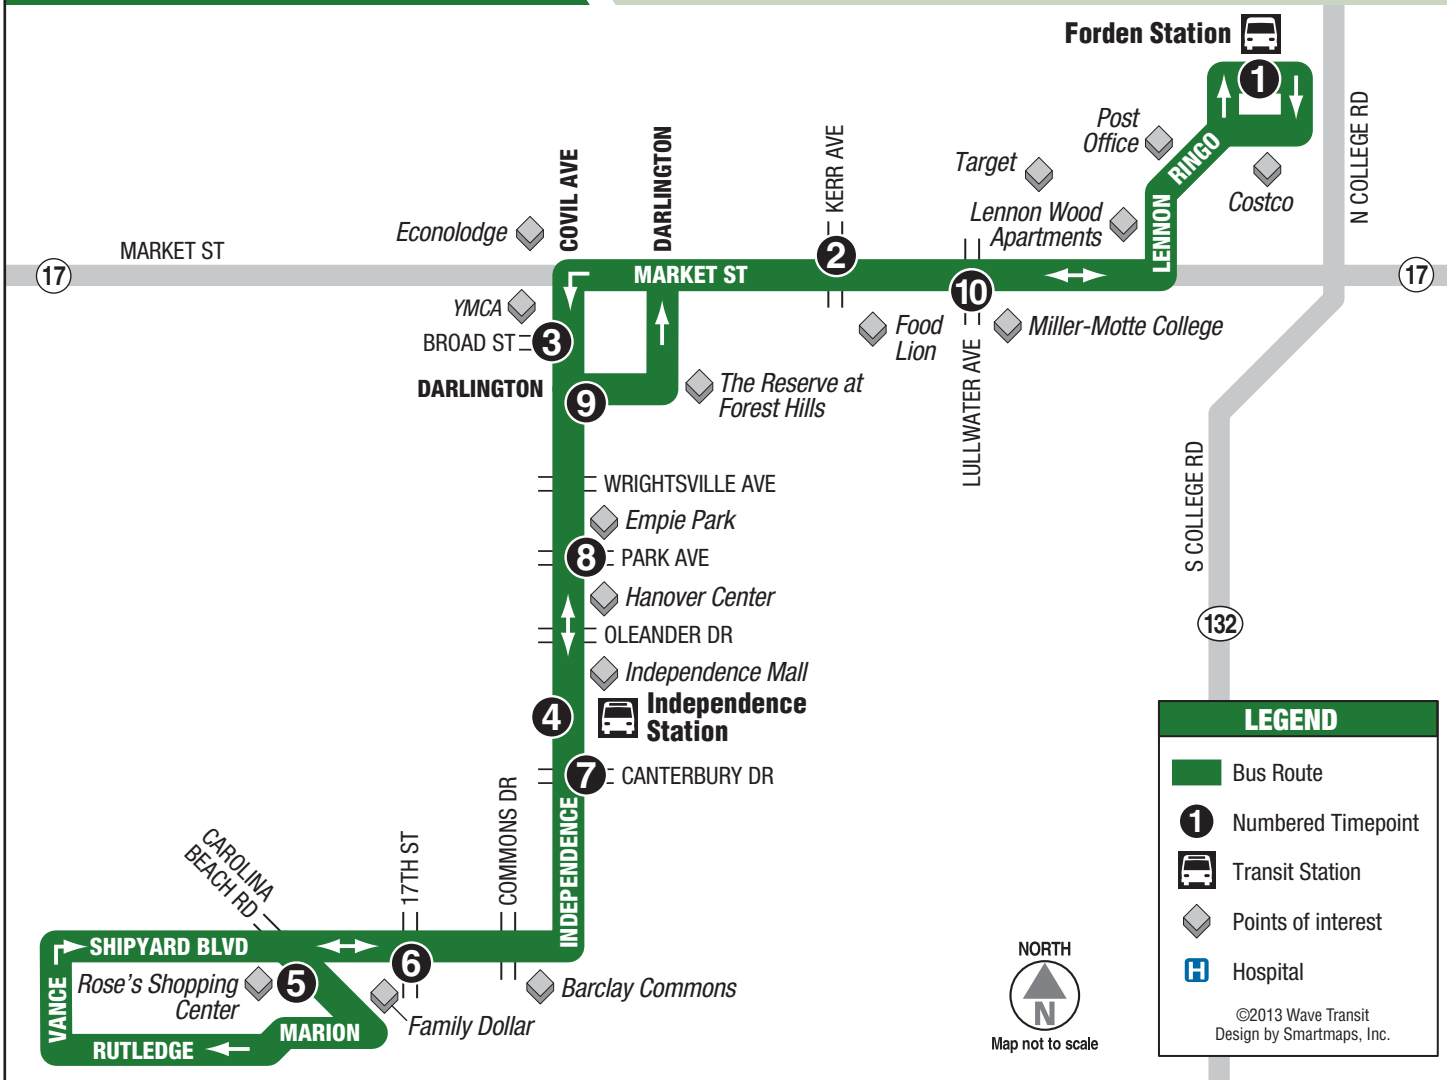

106 Shipyard Blvd

Fornden Station / Independence Station

Fares Cash One-Way

Adult	\$2.00
Senior*	\$1.00
Persons with Disabilities*	\$1.00
Students** (K-12th)	\$1.00
Local College Students**	\$1.00
UNCW Students & Staff**	free

* Reduced fares are available to disabled persons, Medicare card holders, and ages 65+ with valid ID.

** Valid ID required.

FARES SUBJECT TO CHANGE
WITH NOTICE

www.wavetransit.com

(910) 343-0106

106 Schedule

MONDAY-FRIDAY: 6:00am – 9:00pm (every 60 minutes)

SATURDAY: 6:00am – 9:00pm (every 60 minutes) • SUNDAY: 9:00am – 6:00pm (every 60 minutes)

Service operates on 60-minute frequency.

Time points indicate the minutes after each hour that a bus will arrive at that location during operating hours.

BUS STOP	TIME	BUS STOP	TIME
① Fornden Station	:00	⑥ Shipyard Blvd at 17th St	:35
② Market St / Kerr Ave	:08	⑦ Independence Blvd / Canterbury Dr	:38
③ Covil Ave / Broad St	:13	⑧ Independence Blvd / Park Ave	:41
④ Independence Station	:19	⑨ Darlington Ave / Covil Ave (The Reserve)	:44
⑤ Shipyard Blvd / Carolina Beach Rd	:25	⑩ Market St / Lullwater Dr (Miller-Motte College)	:52