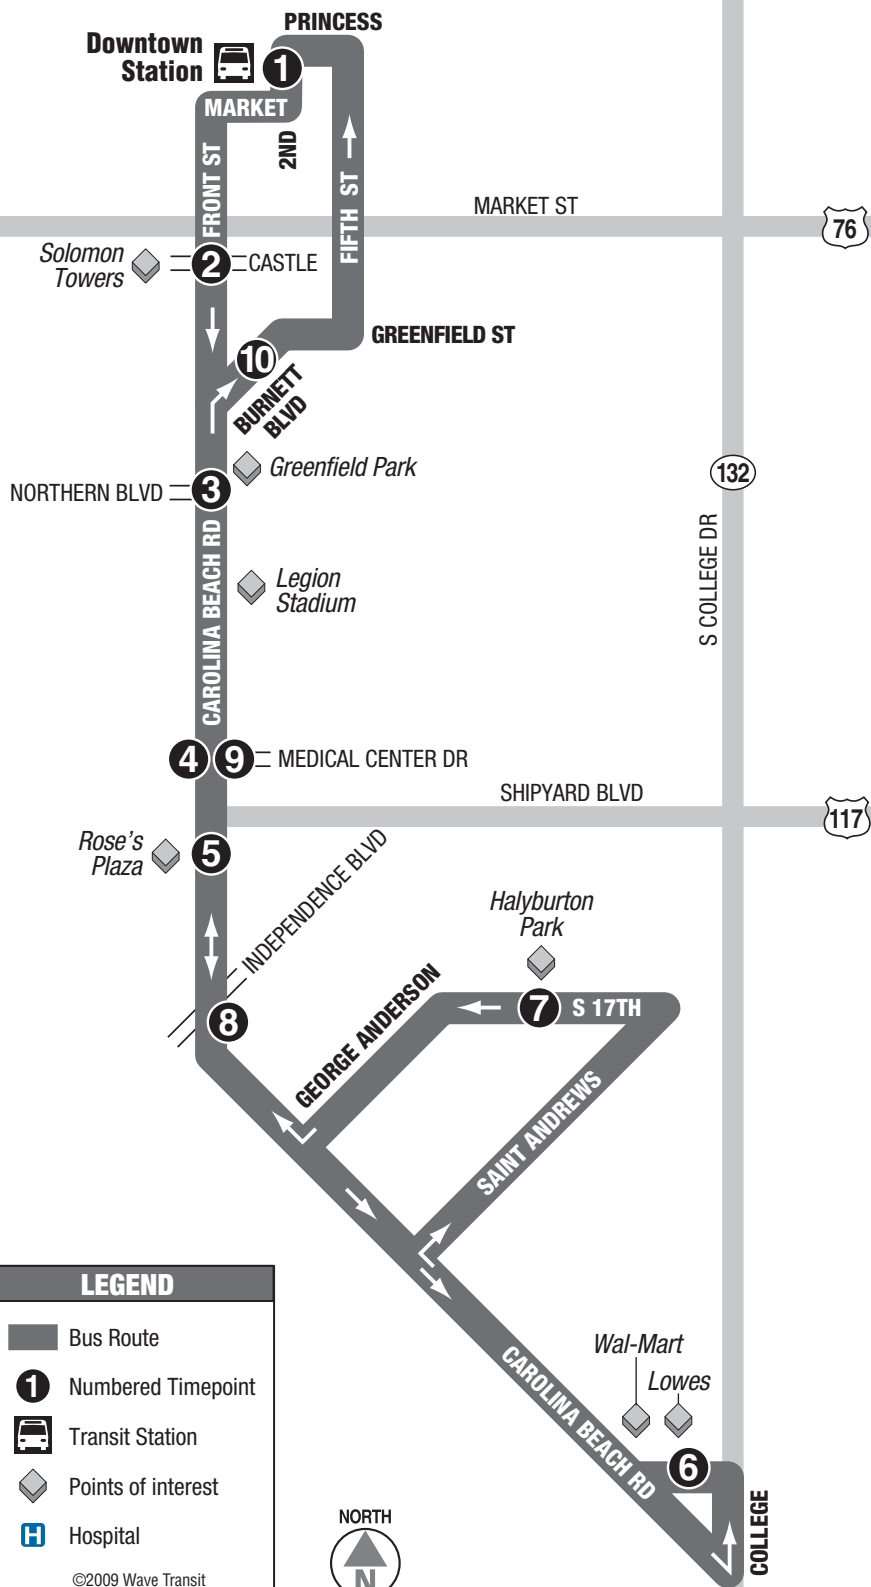

201 Monkey Junction

Downtown Station

LEGEND

- Bus Route
- Numbered Timepoint
- Transit Station
- Points of interest
- Hospital

©2009 Wave Transit
Design by Smartmaps, Inc.

201 Schedule

MONDAY–FRIDAY: 6:30am – 9:30pm (every 60 minutes)
SATURDAY: 6:30am – 9:30pm (every 60 minutes)
SUNDAY: 9:30am – 6:30pm (every 60 minutes)

Service operates on 60-minute frequency.
 Time points indicate the minutes after each hour that a bus will arrive at that location during operating hours. All bus routes return to their starting point (bus stop #1) after leaving bus stop #10.

TIME POINT	TIME
1 Downtown Station	:30
2 Front St / Castle St	:32
3 Carolina Beach Rd / Northern Blvd	:36
4 Carolina Beach Rd / Medical Center Dr	:38
5 Carolina Beach Rd / Shipyard Blvd	:42
6 Monkey Junction / Lowes / Wal-Mart	:56
7 17th St / Halyburton Park Dr	:04
8 Carolina Beach Rd / Independence Blvd	:08
9 Carolina Beach Rd / Medical Center Dr	:13
10 Carolina Beach Rd / Burnett Blvd	:17

Fares Cash One-Way

- Adult \$1.50
- Senior* (age 65+)75¢
- Persons with Disabilities*75¢
- Students** (K–12th)75¢
- Local College Students**75¢
- UNCW Students & Staff** free
- Brunswick Connector..... \$1.50