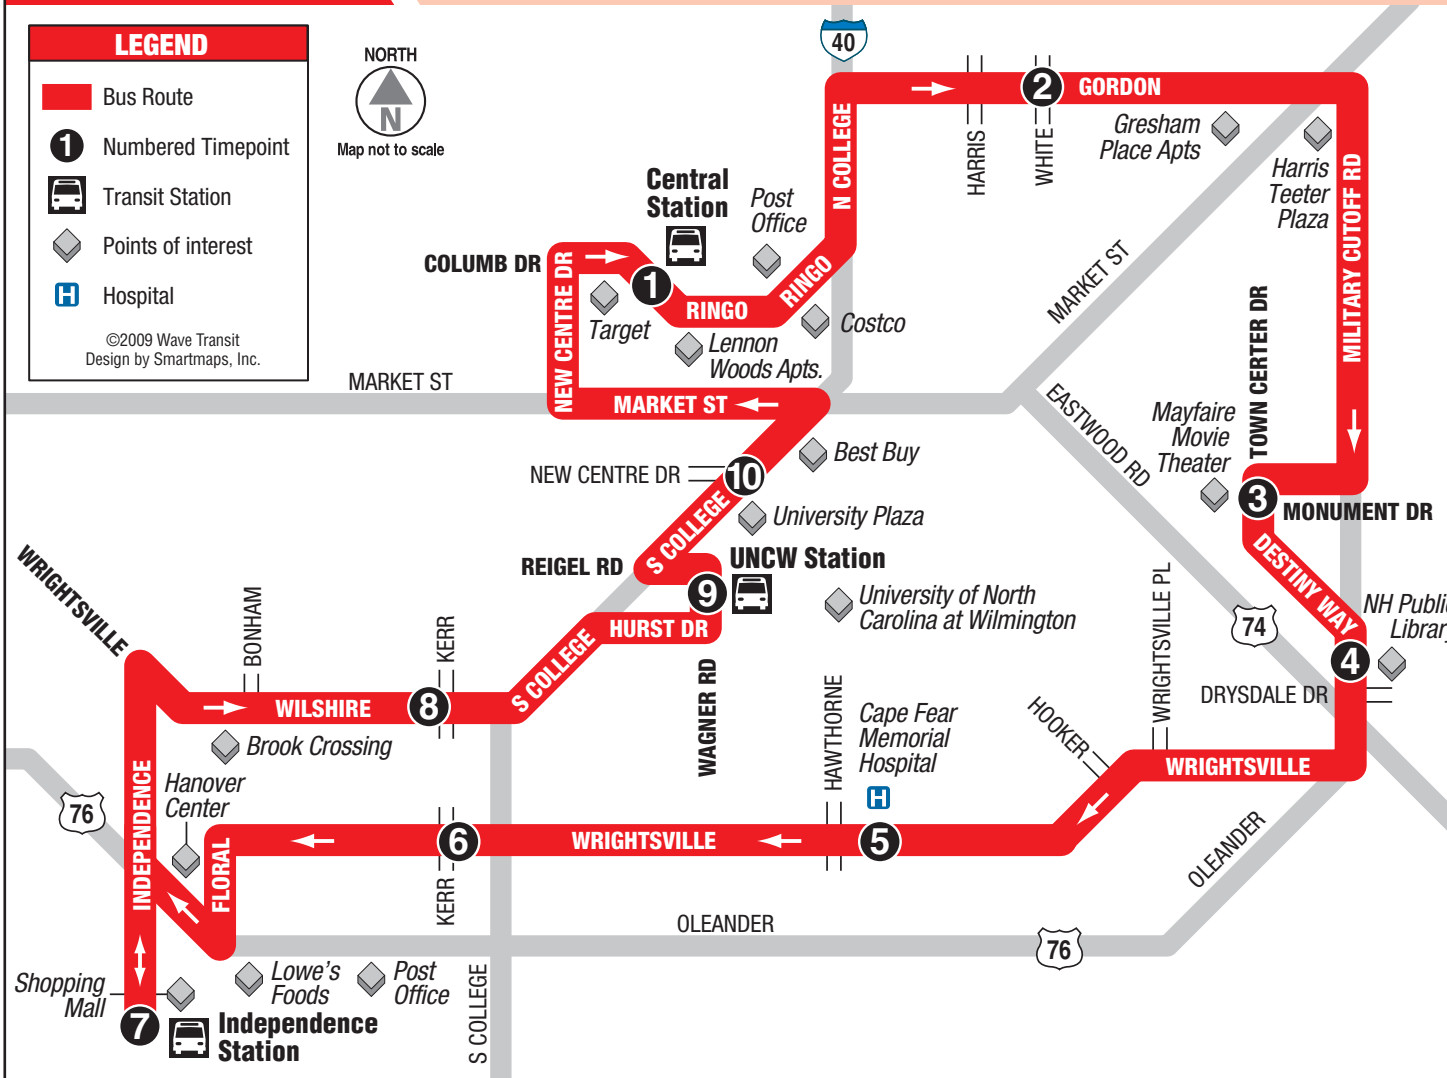

104 Central

Central Station / Independence Station / UNCW

Fares

Cash One-Way

Adult	\$1.50
Senior*75¢
Persons with Disabilities*75¢
Students** (K-12th)75¢
Local College Students**75¢
UNCW Students & Staff**	free
Brunswick Connector.....	\$1.50

* Reduced fares are available to disabled persons, Medicare card holders, and ages 65+ with valid ID.

** Valid ID required.

FARES SUBJECT TO CHANGE WITH NOTICE

wavetransit@wavetransit.com

(910) 343-0106

104 Schedule

MONDAY-FRIDAY: 6:30am – 9:30pm (every 60 minutes)

SATURDAY: 6:30am – 9:30pm (every 60 minutes) • SUNDAY: 9:30am – 6:30pm (every 60 minutes)

Service operates on 60-minute frequency. Time points indicate the minutes after each hour that a bus will arrive at that location during operating hours. All bus routes return to their starting point (bus stop #1) after leaving bus stop #10.

BUS STOP	TIME	BUS STOP	TIME
1 Central Station	:30	6 Wrightsville Ave / Kerr Ave	:05
2 Gordon Rd / White Rd	:37	7 Independence Station	:10
3 Military Cutoff Rd / Town Centre Dr	:45	8 Wilshire Blvd / Kerr Ave	:17
4 Military Cutoff Rd / Drysdale Dr	:51	9 UNCW Station	:23
5 Wrightsville Ave / Hawthorne Ave	:59	10 College Rd / New Centre Dr	:25