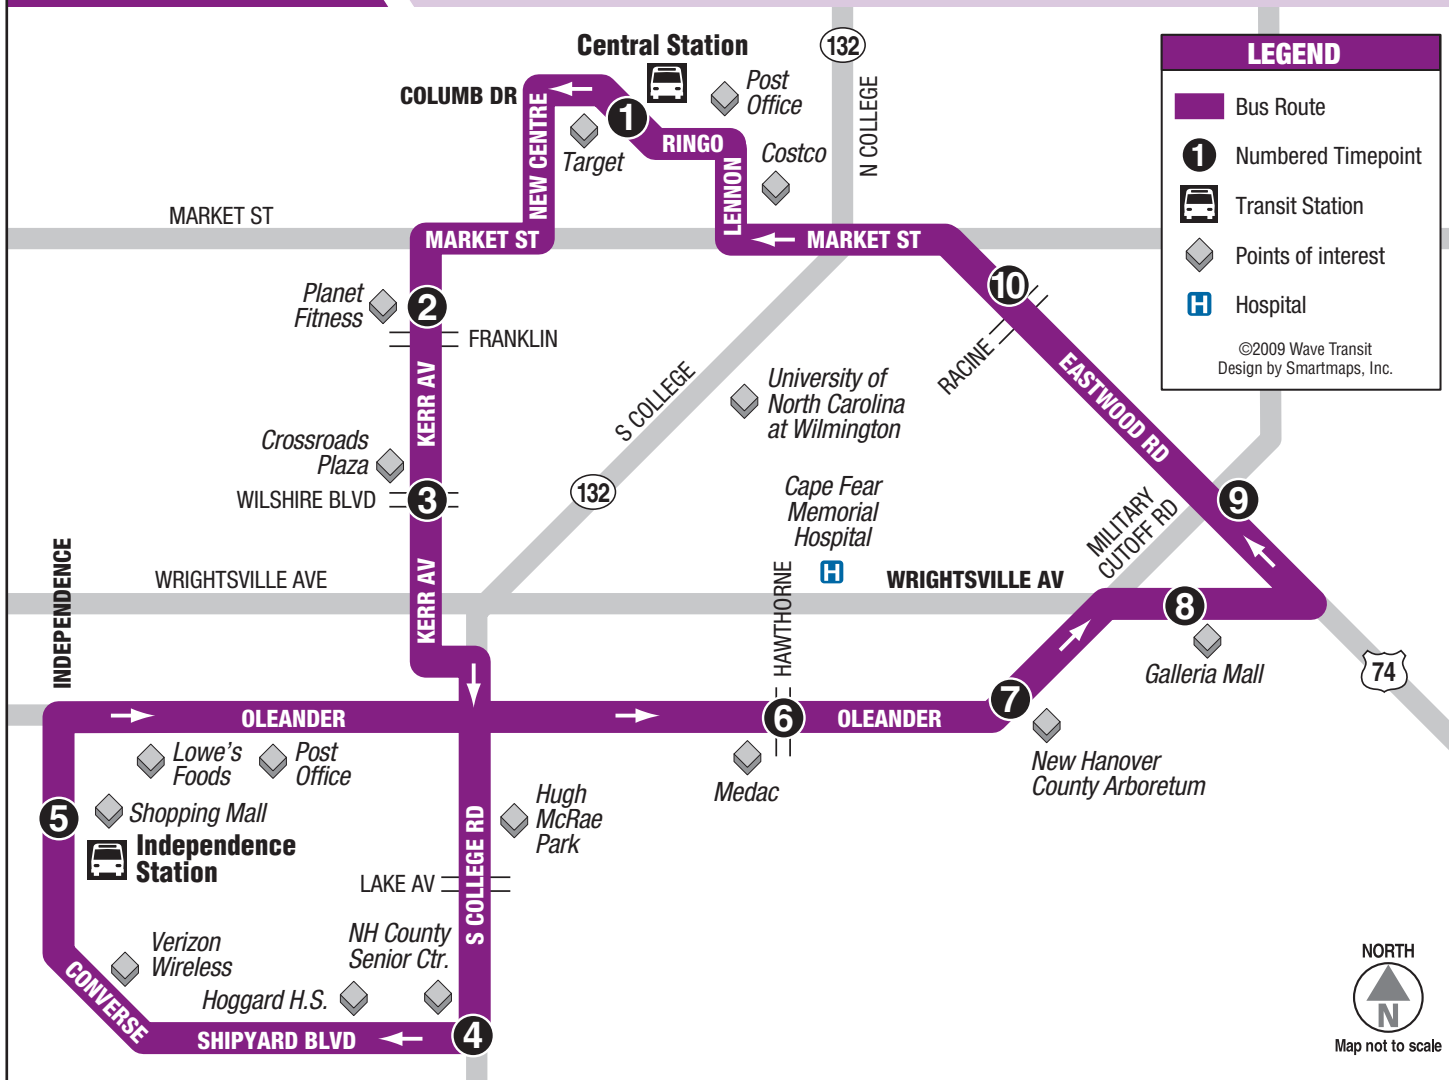

103 Central

Central Station / Independence Station

Fares Cash One-Way

Adult	\$1.50
Senior*75¢
Persons with Disabilities*75¢
Students** (K-12th)75¢
Local College Students**75¢
UNCW Students & Staff**	free
Brunswick Connector.....	\$1.50

* Reduced fares are available to disabled persons, Medicare card holders, and ages 65+ with valid ID.

** Valid ID required.

FARES SUBJECT TO CHANGE
WITH NOTICE

wavetransit@wavetransit.com

(910) 343-0106

103 Schedule

MONDAY-FRIDAY: 6:30am – 9:30pm (every 60 minutes)

SATURDAY: 6:30am – 9:30pm (every 60 minutes) • SUNDAY: 9:30am – 6:30pm (every 60 minutes)

Service operates on 60-minute frequency. Time points indicate the minutes after each hour that a bus will arrive at that location during operating hours. All bus routes return to their starting point (bus stop #1) after leaving bus stop #10.

BUS STOP	TIME	BUS STOP	TIME
① Central Station	:30	⑥ Oleander Dr / Hawthorne Ave	:00
② Kerr Ave / Planet Fitness	:35	⑦ Oleander Dr / Greenville Loop Rd	:05
③ Kerr Ave / Wilshire Blvd	:39	⑧ Wrightsville Ave / Galleria Mall Dr	:07
④ College Rd / Shipyard Blvd	:43	⑨ Eastwood Rd / Military Cutoff Rd	:12
⑤ Independence Station	:51	⑩ Eastwood Rd / Racine Dr	:18