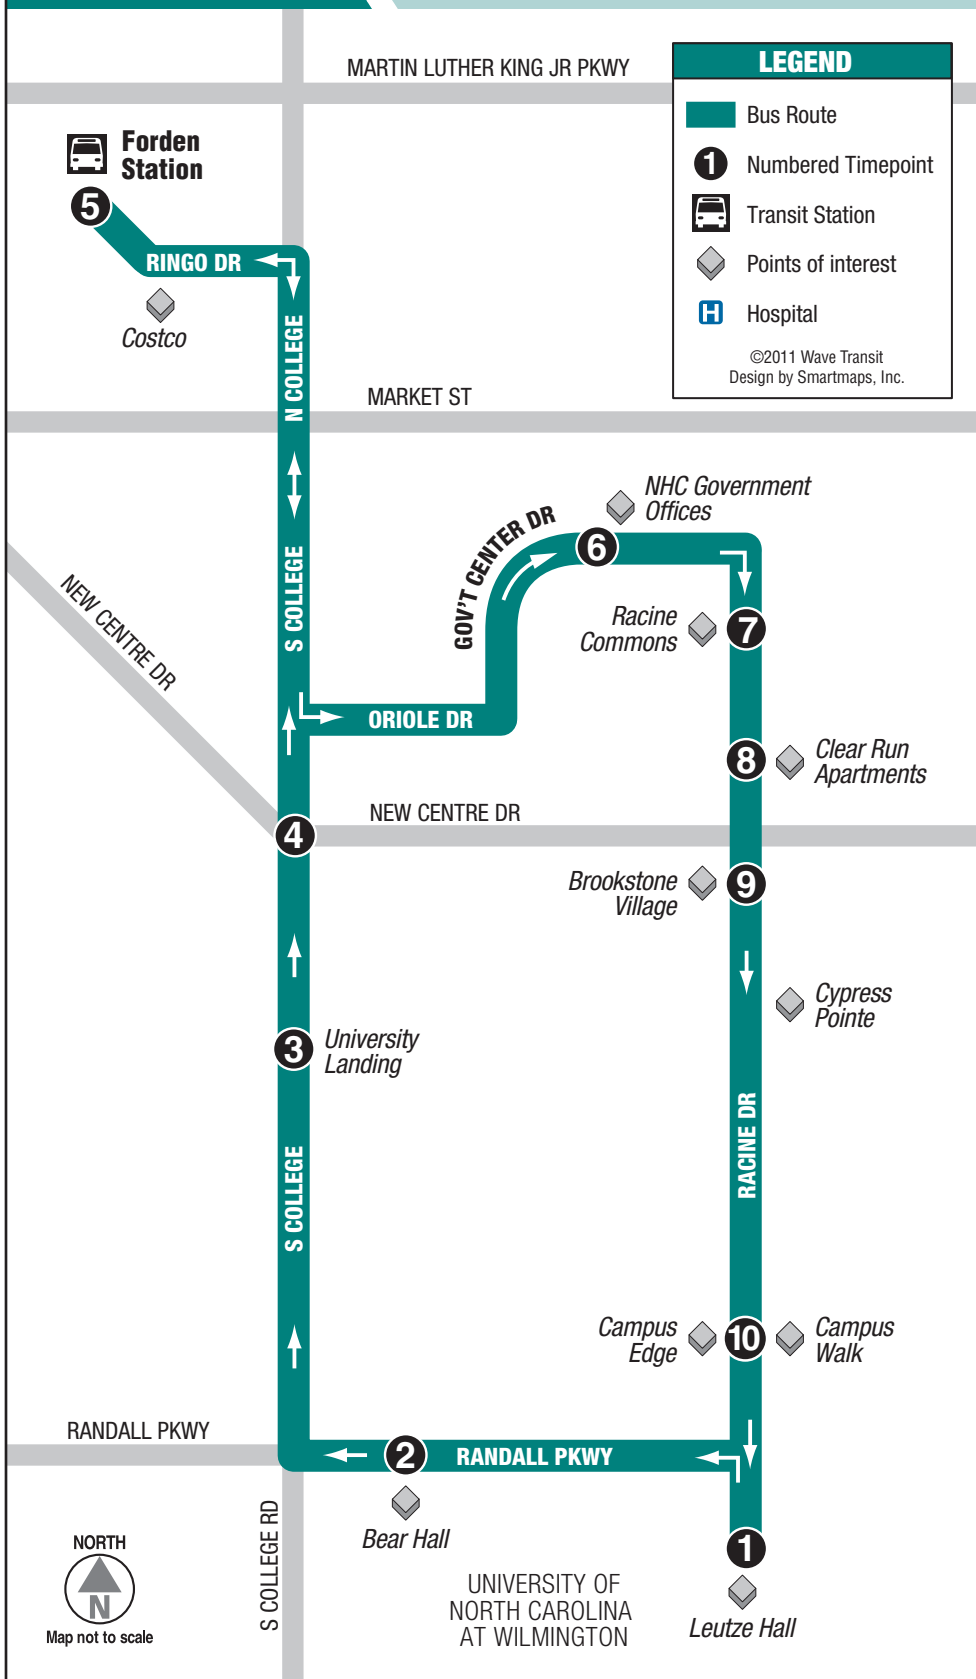

# Teal Route

## Fornden Station and UNCW

# Teal Route Schedule

**MONDAY–FRIDAY: 7:00am – 6:40pm (every 20 minutes)**

**SATURDAY: NO SERVICE**

**SUNDAY: NO SERVICE**

**Service operates on 20-minute frequency.**

Time points indicate the minutes after each hour that a bus will arrive at that location during operating hours. All bus routes return to their starting point (bus stop #1) after leaving bus stop #10.

BUS STOP	TIMES		
1 Leutze Hall (UNCW)	:00	:20	:40
2 Bear Hall (UNCW)	:02	:22	:42
3 University Landing	:04	:24	:44
4 New Centre Dr / S College Rd	:05	:25	:45
5 Fornden Station	:07	:27	:47
6 NHC Government Offices	:12	:32	:52
7 Racine Commons	:14	:34	:54
8 Clear Run Apartments	:15	:35	:55
9 Brookstone Village	:15	:35	:55
10 Campus Edge Apartments	:16	:36	:56